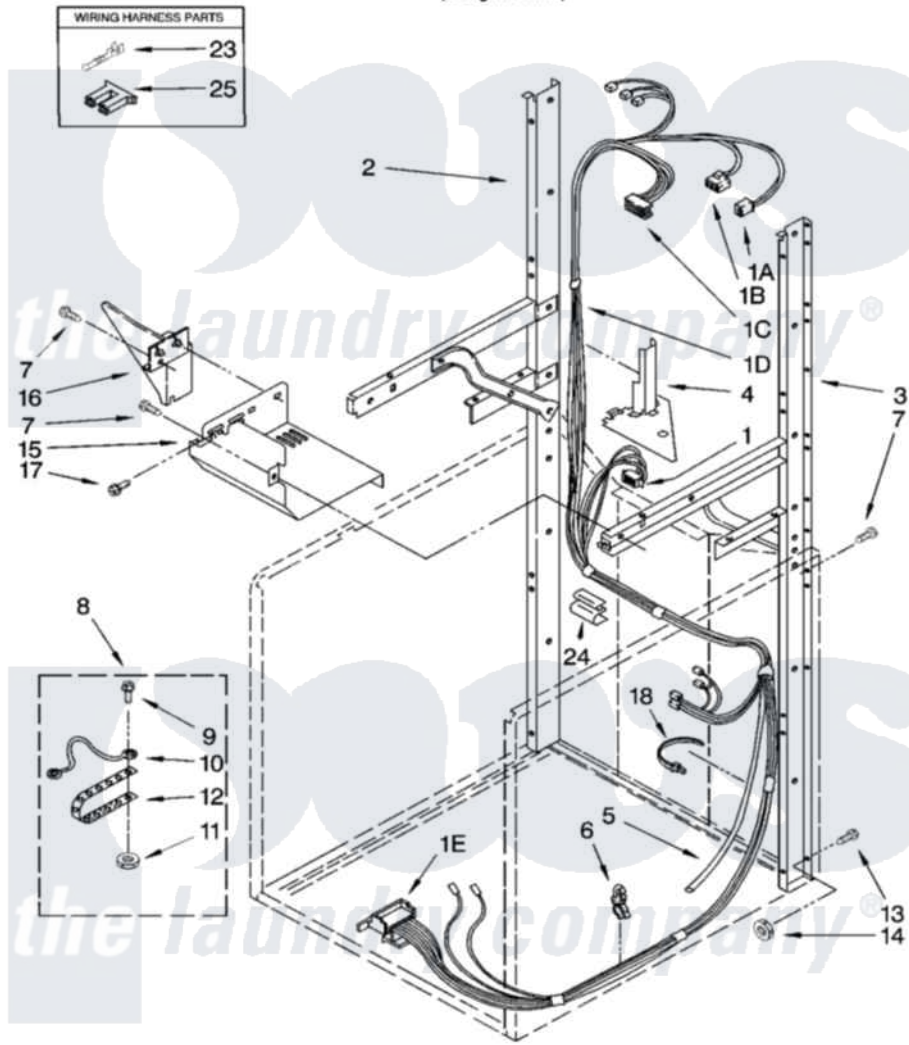

Whirlpool BYCWD6274W4 05 - DRYER SUPPORT AND WASHER HARNESS PARTS

DRYER SUPPORT AND WASHER HARNESS PARTS

For Model: BYCWD6274W4
(Designer White)

8180861

7

Whirlpool [Residential Whirlpool BYCWD6274W4 Washer/Dryer Parts](#) Parts Diagram 05 - DRYER SUPPORT AND WASHER HARNESS PARTS

[Click on the part number to view part](#)

Item	Original Part Number	Replaced By	Status	Part Description
1	8299848			Harness - Washer 1a 3350130 Plug, 3 Way 1B 3347243 Connector, 5 Way 1C 352089 Block, Disconnect - Timer 1D 3350211 Receptacle
"	3350130			Plug, Terminal
"	3347243			Block, Disconnect
"	352089			Timer, Block Disconnect
"	3350211		Not Available	Receptacle, 3 Way
"	62505			Block, Disconnect
2	3388851			Channel Assembly
"	BLANK		Not Available	(Left Hand Side)
3	3388850			Channel Assembly
"	BLANK		Not Available	(Right Hand Side)
4	3390609			Shield, Harness
5	8545438			Hose, Pressure Switch

6	8281256		Clip, Harness
7	343641	681414	Screw, 10AB X 1/2
8	685463		Kit, Grounding Plug, Dryer Side Panel
9	3400036		Screw, 10-24 X 1
10	685449		Wire, Ground
11	3400902	680762	Nut
12	22965		Strap, Grounding
13	3400300	Y015627	Screw- Hex
14	3393930	4342911	Nut
15	3394350		Shield, Front
16	3390336		Shield, Thermostat
17	3393008	308685	Side Trim)
18	3391249		Cable Tie, Push Mount
23	94614		Terminal
24	63523		Harness, Protector
25	3354925		Block, Connector