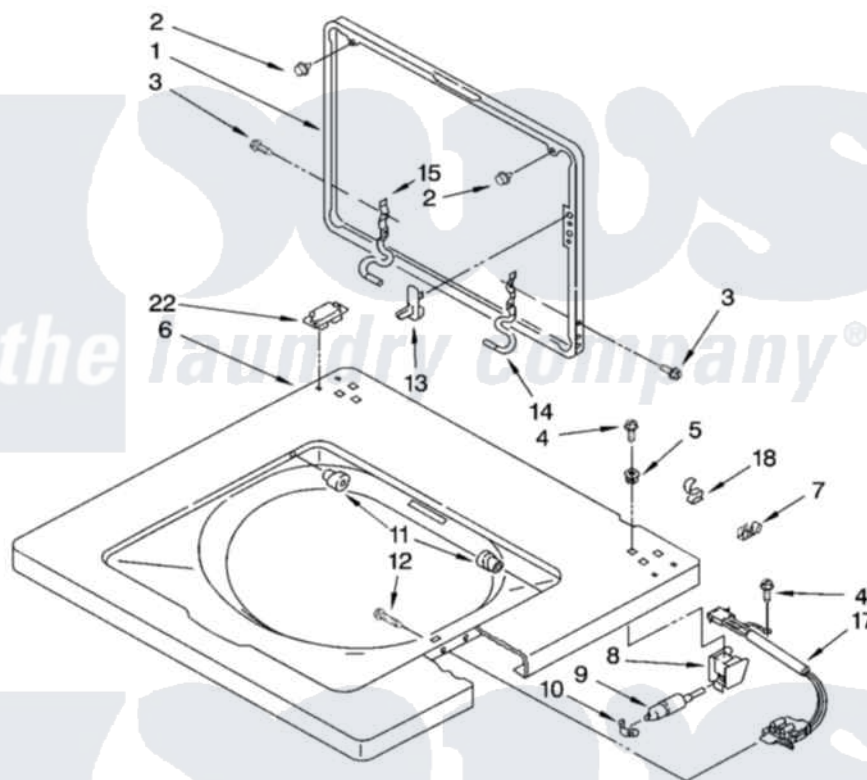

Whirlpool BYCWD6274W4 06 - WASHER TOP AND LID PARTS

WASHER TOP AND LID PARTS

For Model: BYCWD6274W4
(Designer White)

8180661

9

Whirlpool [Residential Whirlpool BYCWD6274W4 Washer/Dryer Parts](#) Parts Diagram 06 - WASHER TOP AND LID PARTS

[Click on the part number to view part](#)

Item	Original Part Number	Replaced By	Status	Part Description
1	3351652	W10193874		Lid
2	9724509			Bumper, Lid
3	3351355	W10119828		Screw, Lid Hinge Mounting
4	343641	681414		Screw, 10AB X 1/2
5	692400			Nut, Push-In
6	3349798			Top, Console
7	357572	W10113937		Clip, Grounding
8	3354020			Bracket, Mounting
9	3350152			Retainer, Lid Assembly
10	3350828			Clip-Cylinder Retainer
11	21258			Bearing, Lid Hinge
12	3356311			Screw And Washer, Lid Switch Shield
13	358684			Strike, Lid Switch
14	3350101			Hinge, RH
15	3350102			Hinge, L.H.