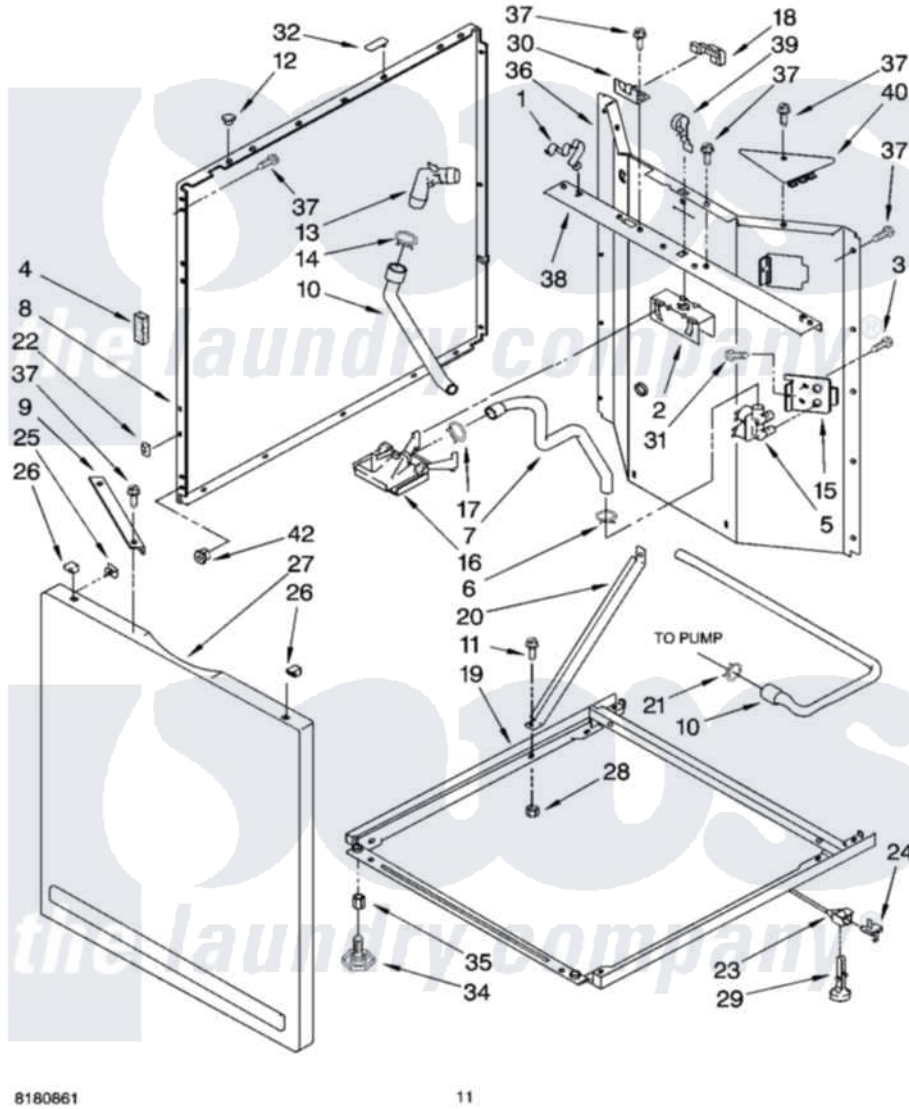

Whirlpool BYCWD6274W4 07 - WASHER CABINET PARTS

WASHER CABINET PARTS

For Model: BYCWD6274W4
(Designer White)

8180661

11

Whirlpool Residential Whirlpool BYCWD6274W4 Washer/Dryer Parts Parts Diagram 07 - WASHER CABINET PARTS
Click on the part number to view part

Item	Original Part Number	Replaced By	Status	Part Description
1	3349770			Clip, Spring Top
2	3349768			Bracket, Vacuum
3	62863	3390631		Screw, 10-16 X 3/8
4	3350013			Foam
5	8546060	3952162		Valve
6	370451	596669		Clamp, Manifold
7	3352236			Hose, Water Inlet
8	3349455			Panel, Side
9	3350745			Brace, Front Panel
10	3353841			Hose, Drain
11	3400502	Y015627		Screw- Hex
12	660975			Plug, Top To Cabinet
13	8557915			Connector, Hose
14	356138			Clamp, Hose
15	3349673			Bracket, Valve
16	387606	3360977		Break-Vac

17	371503	596669	Clamp, Manifold
18	3350145		Shield, Lid Switch
19	3402724		Base, Cabinet
20	3388857		Bracket, Base
21	371507	371502	Clamp, Hose
22	3394083		Clip, Front Panel
23	3349311		Link, Leveling
24	359364		Clip, Leveling Mechanism
25	98234		Clip, U-Bend
26	345670		Lock, Top
27	3349499		Panel, Front
28	3393930	4342911	Nut
29	358594		Foot, Rear
30	3350144		Bracket, Lid Switch
31	9740848		Screw, Mixing Valve Mounting
32	352292		Nut, Push-In
34	388094	W10001130	Foot, Leveling
35	3400917		Nut, Jam
36	3349493		Panel, Rear
37	343641	681414	Screw, 10AB X 1/2
38	3349697		Rail, Back Top
39	3350135		Spring, Lever Bracket
40	3390608		Shield, Corner Right Rear
42	352292		Nut, Push-In