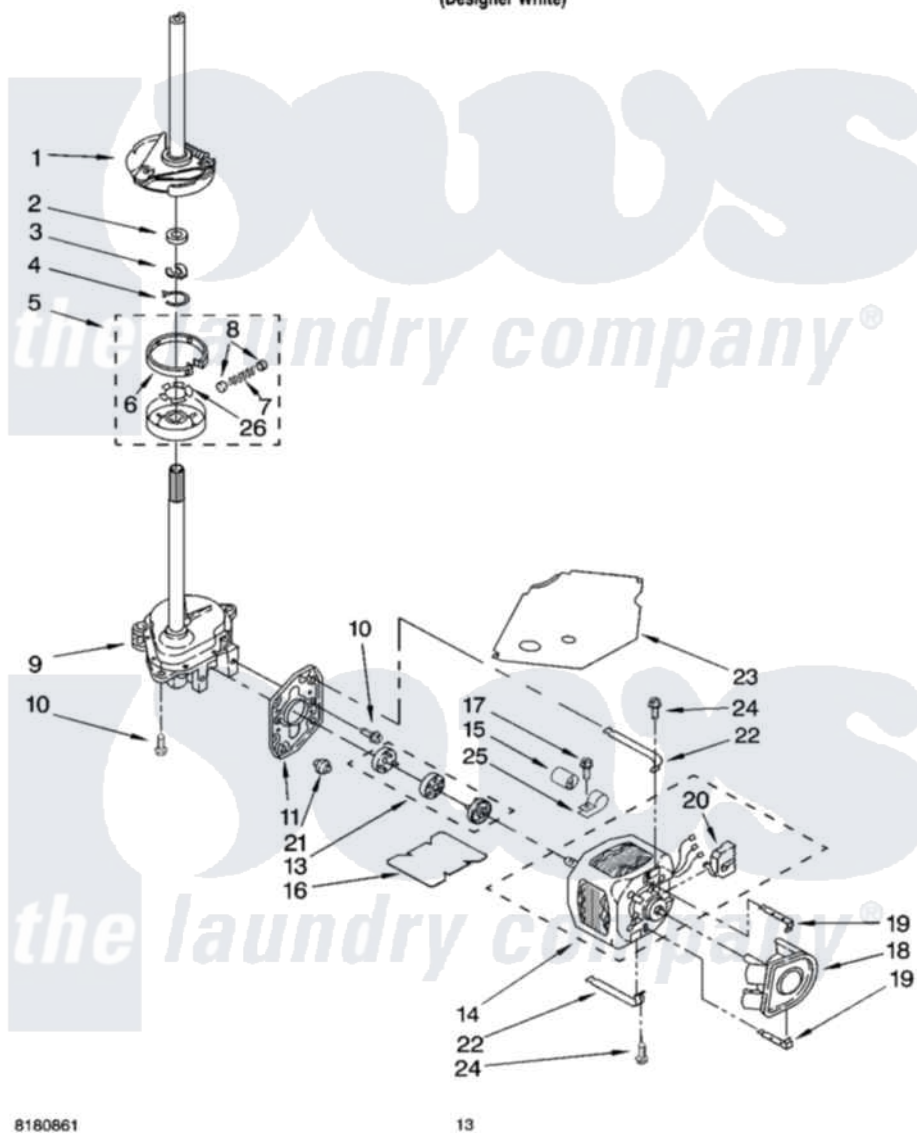

Whirlpool BYCWD6274W4 08 - BRAKE, CLUTCH, GEARCASE, MOTOR AND PUMP PARTS

BRAKE, CLUTCH, GEARCASE, MOTOR AND PUMP PARTS

For Model: BYCWD6274W4
(Designer White)

8180861

13

Whirlpool [Residential Whirlpool BYCWD6274W4 Washer/Dryer Parts](#) Parts Diagram 08 - BRAKE, CLUTCH, GEARCASE, MOTOR AND PUMP PARTS
Click on the part number to view part

Item	Original Part Number	Replaced By	Status	Part Description
1	388951	285792		Basketdrive
2	63292			Washer, Spin Tube Thrust
3	62697	W10080230		Ring, Spin Tube Support
4	63283	285353		Ring
5	3951311	285785		Clutch
6	3951308	285790		Lining
7	3946792			Spring And Damper Assembly
8	62646			Cap, Clutch Spring
9	8532118	3360629		Gearcase
10	3357334	3400516		Screw Anti-Rattle
11	62611			Plate, Motor Mount To Gearcase
13	3364003	285753A		Coupling
14	661600			Motor, Main Drive
15	661606	8572717		Capacitor, Motor Start

16	8316060		Shield, Tub To Motor
17	62863	3390631	Screw, 10-16 X 3/8
18	3363892		Pump, Complete
19	8546127		Retainer, Pump
20	62850	8529896	Switch, Main Drive Motor
21	62691		Grommet, Motor
22	3349637	W10086010	Retainer, Motor
23	3362089		Shield, Tub To Motor
24	3387485	273556	Screw, 10-16 X 5/8
25	357030		Clamp, Capacitor
26	3355454		Clip, Main Drive