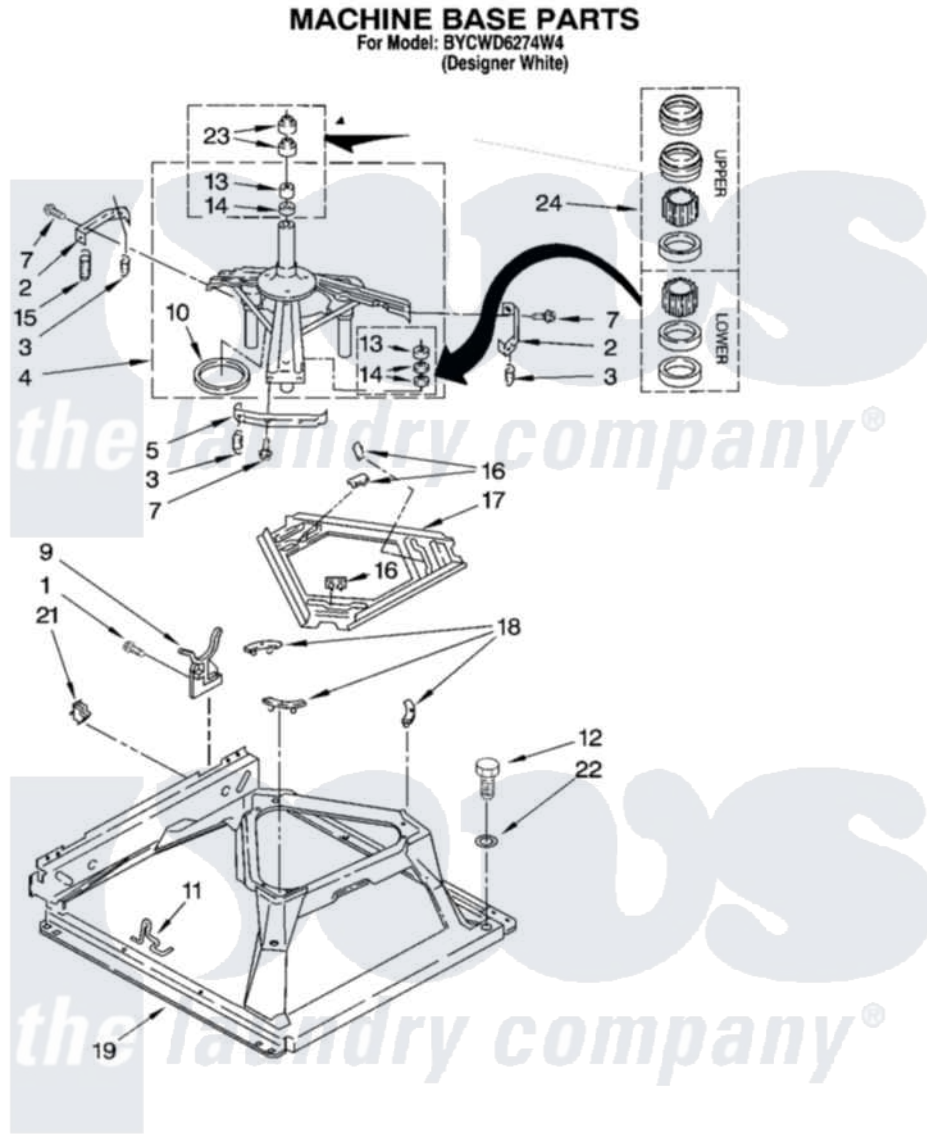

Whirlpool BYCWD6274W4 09 - MACHINE BASE PARTS

14

8180661

Whirlpool [Residential Whirlpool BYCWD6274W4 Washer/Dryer Parts](#) Parts Diagram 09 - MACHINE BASE PARTS
Click on the part number to view part

Item	Original Part Number	Replaced By	Status	Part Description
1	343641	681414		Screw, 10AB X 1/2
2	64067			Bracket, Spring Outer
3	63907			Spring, Suspension
4	8575214	280184		Support
5	64065			Bracket, Spring Outer
7	3400076			Screw, Bracket Mounting
9	3350506			Retainer, Hose
10	63134			Ring, Sound Deadening
11	63806	W10145155		Retainer, Suspension Spring
12	3400501			Screw, 5/16-18 X 1 3/32
13	3347047	8546455		Bearing, Centerpost
14	357409	359449		Seal, Agitator Shaft
15	388492	W10250667		Spring, Counterweight
16	62568	285219		Pad
17	3946509			Plate, Suspension
18	3363660	285744		Pad

19	3349343		Base Assembly
21	3349749		Restrainer, Base
22	3349340		Washer
23	356934	8577376	Seal, Centerpost
24	285203		Centerpost Bearing Kit