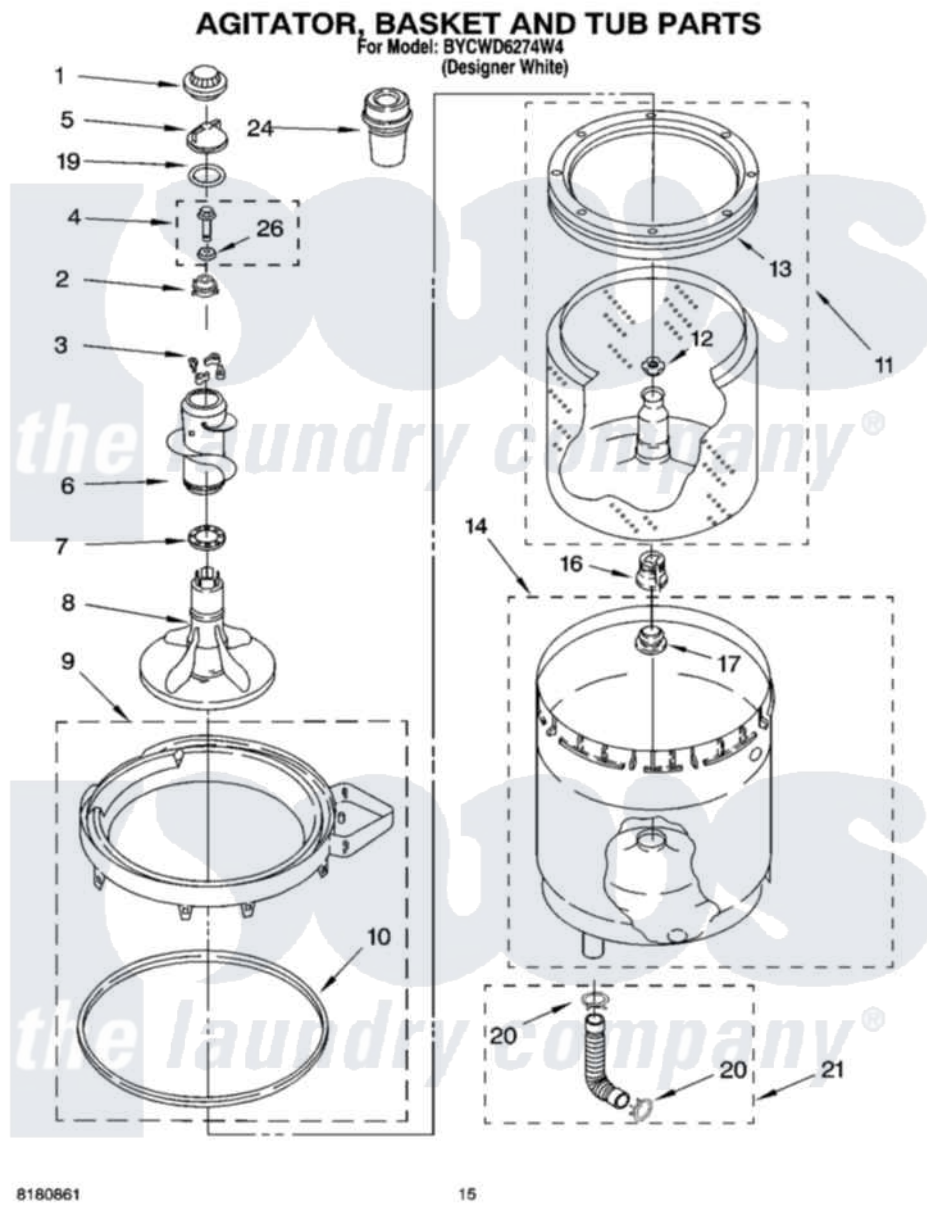

Whirlpool BYCWD6274W4 10 - AGITATOR, BASKET AND TUB PARTS

Whirlpool [Residential Whirlpool BYCWD6274W4 Washer/Dryer Parts](#) Parts Diagram 10 - AGITATOR, BASKET AND TUB PARTS

[Click on the part number to view part](#)

Item	Original Part Number	Replaced By	Status	Part Description
1	3355758			Cap, Agitator
2	3947410	285751		Dog-Agitator
3	3366877	80040		Dog-Agitator
4	358237			Screw And Washer
5	387094	285550		Cap
6	3349610			Mover, Agitator Clutch
7	3351014	285620		Washer
8	3349578			Agitator
9	8528150	W10445870		Ring-Tub
10	3976308			Gasket, Tub Ring
11	3979385	3352234		Basket And Balance Ring Assembly
12	21366			Nut, Spanner
13	8519788	387240		Ring, Balance
14	3349292			Tub
16	389140			Tub Block, Basket Drive

17	383727		Gasket, Centerpodt
19	3348855	W10072840	Fabric Softener
20	3363366	616099	Clamp
21	3951449	285871	Hose
24	3350834		Dispenser,
26	3949550		Washer