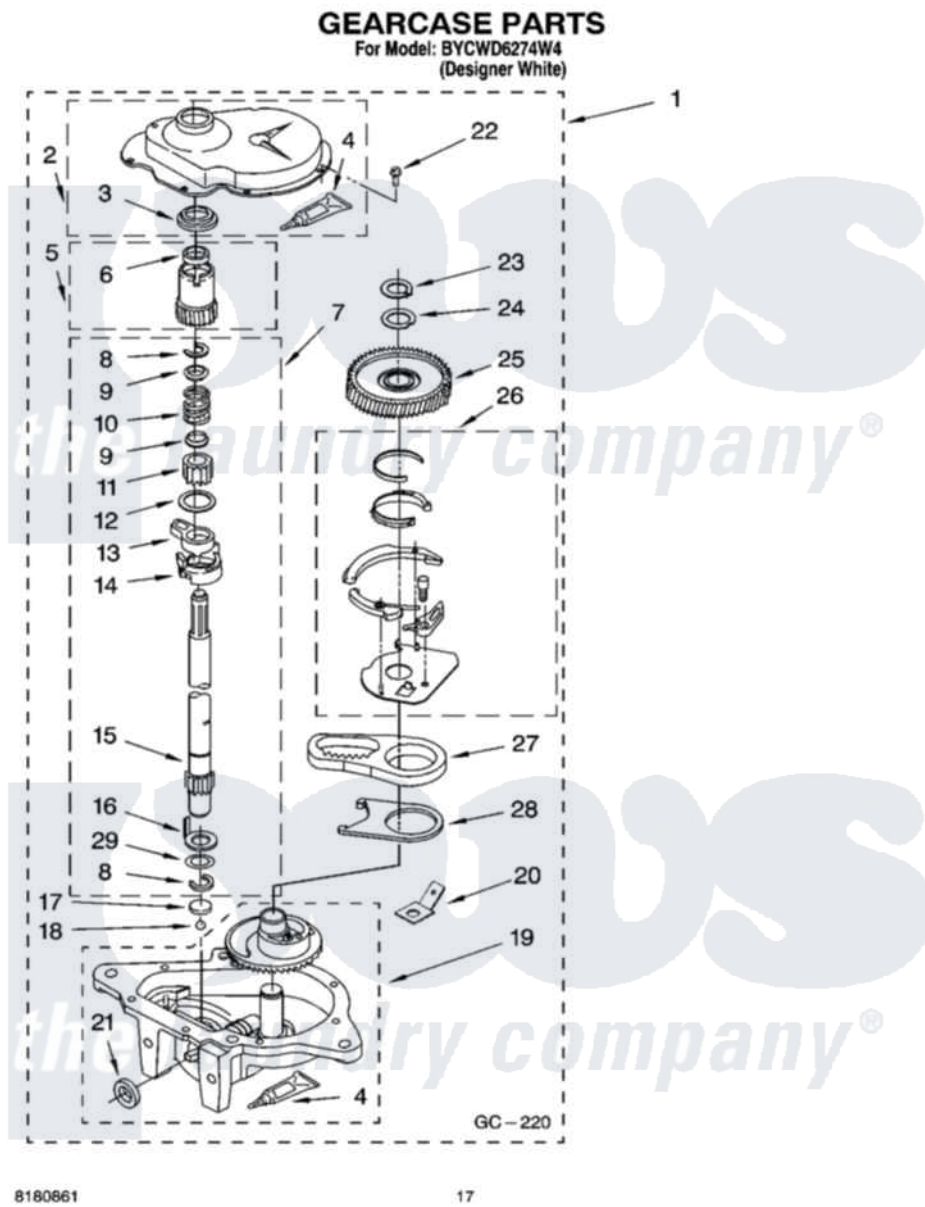

Whirlpool BYCWD6274W4 11 - GEARCASE PARTS

Whirlpool Residential Whirlpool BYCWD6274W4 Washer/Dryer Parts Parts Diagram 11 - GEARCASE PARTS
Click on the part number to view part

Item	Original Part Number	Replaced By	Status	Part Description
1	8532118	3360629		Gearcase
2	285202			Cover, Gearcase
3	3349985			Seal, Gearcase Cover
4	285195			Sealer Sealer, Gasket
5	63320	285362		Gear and Pinion
6	356427			Seal, Spin Pinion
7	389387			Shaft, Agitator
8	90369		Not Available	Ring, Retaining (2)
9	62677			Retainer, Spring
10	62676			Spring, Agitator
11	63273	285509		Shaft, Agitator
12	62619			Washer, Agitator Gear
13	62580	285206		Cam-Agitator
14	62581	285206		Cam-Agitator
15	285509			Shaft, Agitator
16	62618			Washer, Cam Thrust

17	16018	285205	Bearing
18	85529	285205	Bearing
19	389230	285515	Gearcase
20	3949116	Not Available	BLOCK TAB, TERMINAL
21	285352		Seal Kit, Thrust Plug
22	3351614		Screw, Gearcase Cover Mounting
23	3362552	285765	Ring-Retrn
24	285735	285766	Washer Kit, Thrust
25	62570	285362	Gear and Pinon
26	388253	999516	Shelf-Glas
27	3349296	8546456	Rack, Connecting
28	62621		Actuator, Shift
29	388815		Washer, Intermediate 1 3976263 Miscellaneous Parts Bag 2 3976300 Washer, Inlet Hose 3 3366913 Clamp, Hose