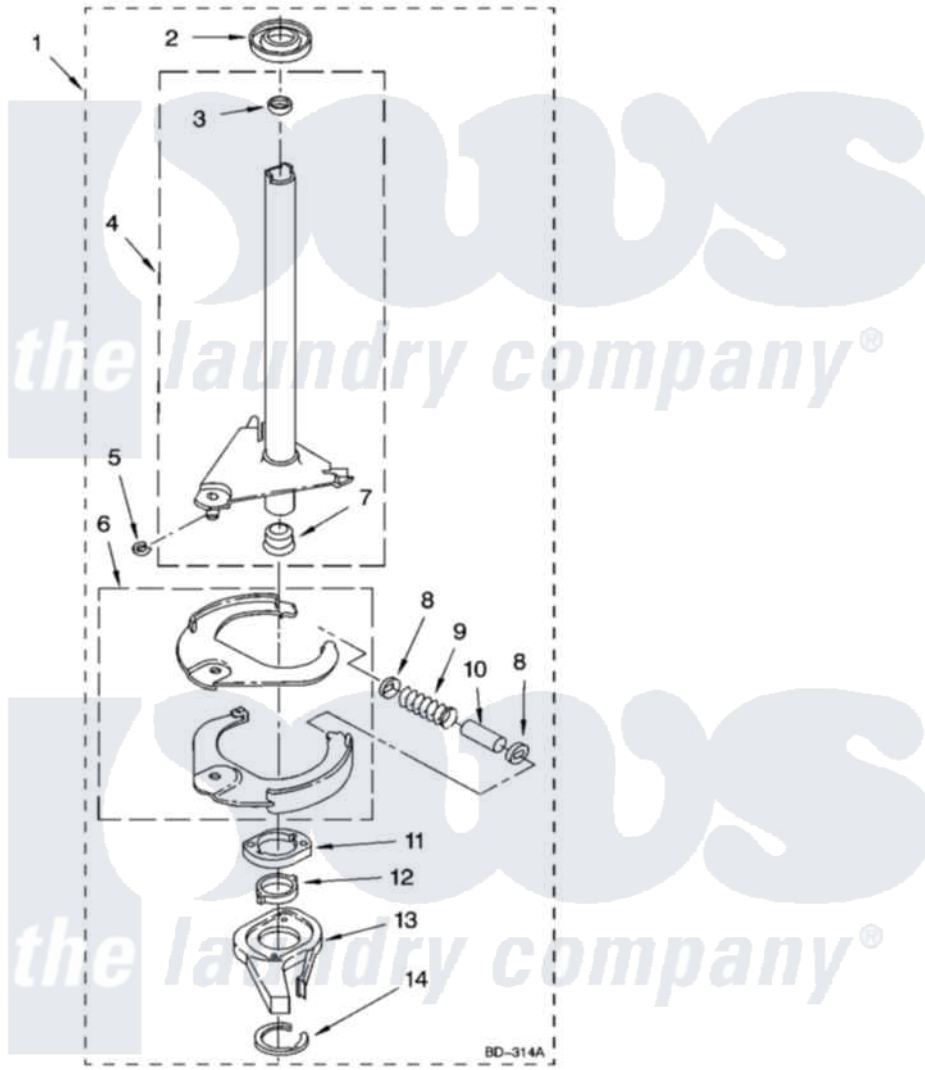

Whirlpool BYCWD6274W4 12 - BRAKE AND DRIVE TUBE PARTS

BRAKE AND DRIVE TUBE PARTS

For Model: BYCWD6274W4
(Designer White)

18

8180661

Whirlpool Residential Whirlpool BYCWD6274W4 Washer/Dryer Parts Parts Diagram 12 - BRAKE AND DRIVE TUBE PARTS

[Click on the part number to view part](#)

Item	Original Part Number	Replaced By	Status	Part Description
1	388951	285792		Basketdrive
2	62658			Ring, Thrust
3	356427			Seal, Spin Pinion
4	64027	64208		Tube-Spin
5	64035	W10083190		Ring, Retaining
6	64232	285438		Shoe-Brake
7	62703	8546462		"T" Bearing, Spin Tube
8	3353956	285658		Sleeve
9	62647		Not Available	Spring, Brake
10	3355360	285658		Sleeve
11	661516	8546461		Cam, Brake Release
12	63022			Sleeve, Cam
13	64194	285790		Lining
14	90368	W10083200		Ring, Retaining
"	N/A		Not Available	FOLLOWING PARTS NOT ILLUSTRATED