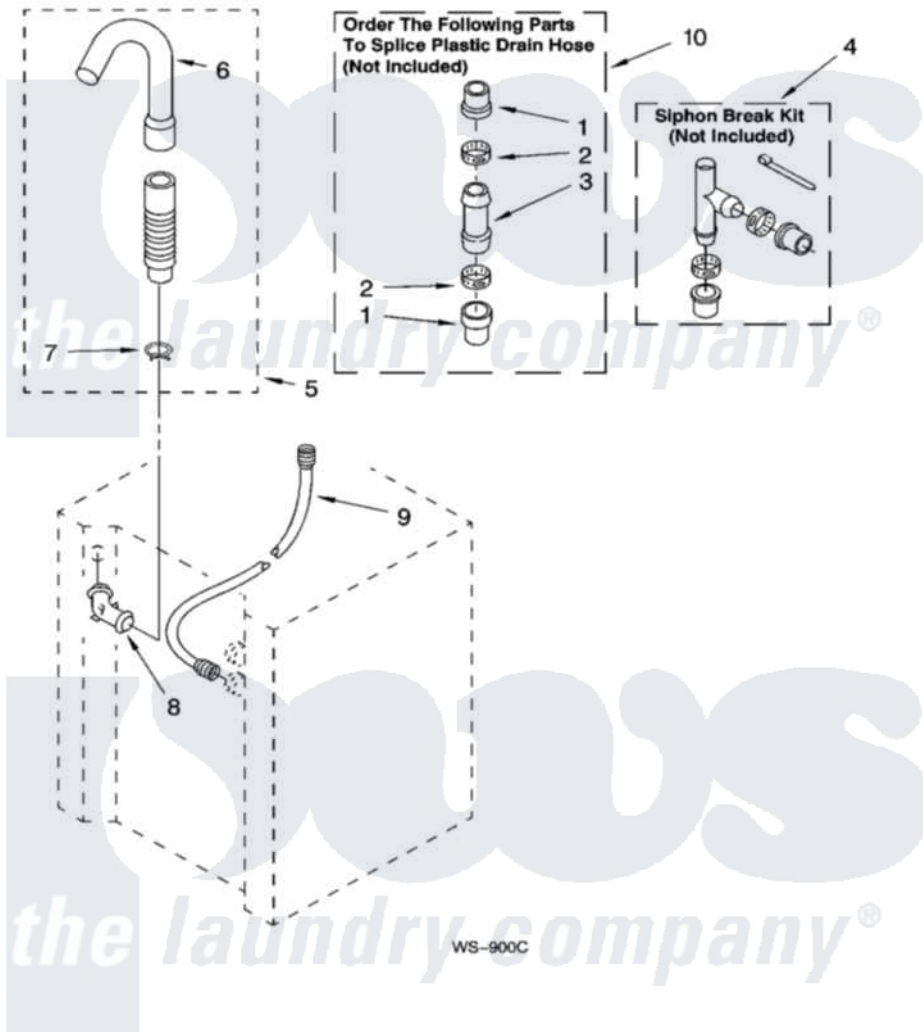

# Whirlpool BYCWD6274W4 13 - WATER SYSTEM PARTS

## WATER SYSTEM PARTS

For Model: BYCWD6274W4  
(Designer White)

8180661

19

Whirlpool [Residential Whirlpool BYCWD6274W4 Washer/Dryer Parts](#) Parts Diagram 13 - WATER SYSTEM PARTS  
Click on the part number to view part

Item	Original Part Number	Replaced By	Status	Part Description
1	<a href="#">285321</a>			Water System Parts
2	65349	<a href="#">285655</a>		Clamp, Hose
3	<a href="#">16272</a>			Connector, Straight
4	<a href="#">285320</a>			Water System Parts
5	661575	<a href="#">285664</a>		Hose
"	8066182	<a href="#">W10108350</a>		Hose, Corrugated Plastic Drain
"	661577	<a href="#">285666</a>		Hose
6	<a href="#">3357027</a>			Nozzle, Hose Drain
7	<a href="#">3357331</a>			Clamp, Drain
8	356739	<a href="#">8557915</a>		Connector, Hose
9	3354858	<a href="#">89503</a>		Hose-Inlet
10	<a href="#">285442</a>			Water System Parts
"	BLANK		Not Available	WS-900C