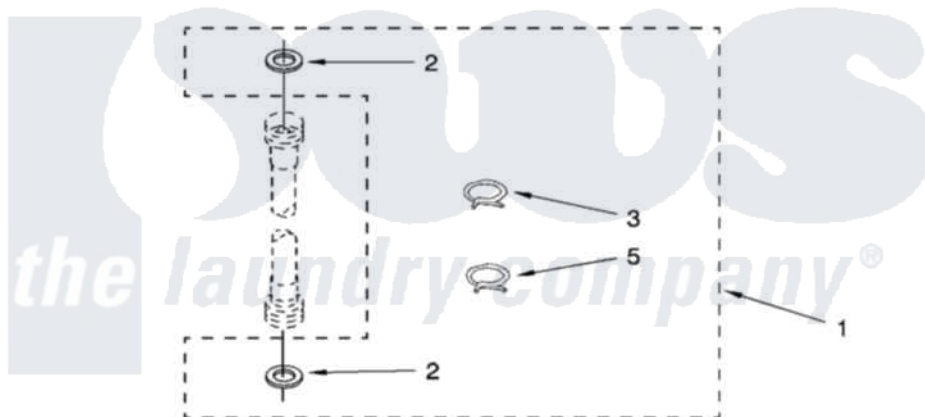

Whirlpool BYCWD6274W4 14 - MISCELLANEOUS PARTS, OPTIONAL PARTS (NOT INCLUDED)

MISCELLANEOUS PARTS

For Model: BYCWD6274W4  
(Designer White)

Whirlpool [Residential Whirlpool BYCWD6274W4 Washer/Dryer Parts](#) Parts Diagram 14 - MISCELLANEOUS PARTS, OPTIONAL PARTS (NOT INCLUDED).  
Click on the part number to view part