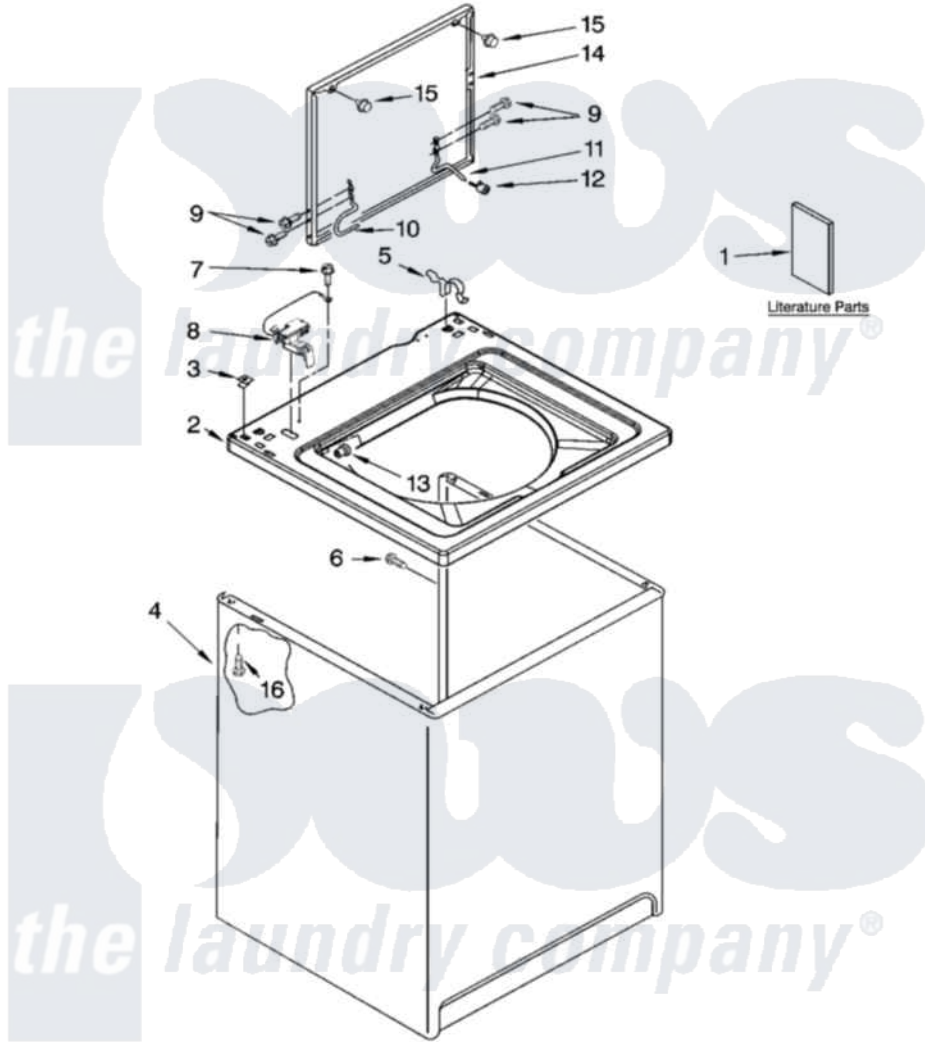

# Whirlpool CAWB522SQ0 01 - TOP AND CABINET PARTS

## TOP AND CABINET PARTS

For Model: CAWB522SQ0  
(White)

AUTOMATIC  
WASHER

2-07 Litho in U.S.A. (dtd)

1

Part No. W10113766 Rev. B

Whirlpool Residential Whirlpool CAWB522SQ0 Washer Parts Parts Diagram 01 - TOP AND CABINET PARTS

[Click on the part number to view part](#)

Item	Original Part Number	Replaced By	Status	Part Description
1	<a href="#">W10044800</a>			Installation Instructions
"	3955926		Not Available	Feature Sheet
"	8578242		Not Available	Use & Care Guide
"	W10023795		Not Available	Energy Guide
"	8578871		Not Available	Wiring Diagram
2	<a href="#">8541621</a>			Top
3	<a href="#">357213</a>			Nut, Push-In
4	<a href="#">63128</a>			Cabinet
5	<a href="#">62780</a>			Clip, Top And Cabinet And Rear Panel
6	3357011	<a href="#">308685</a>		Side Trim )
7	<a href="#">3351614</a>			Screw, Gearcase Cover Mounting
8	<a href="#">8318084</a>			Switch, Lid
9	W10119872	<a href="#">W10119828</a>		Screw, Lid Hinge Mounting
10	<a href="#">8318088</a>			Hinge, Lid
11	<a href="#">54583</a>			Hinge, Lid

12	<a href="#">19119</a>		Bumper, Lid Hinge
13	<a href="#">21258</a>		Bearing, Lid Hinge
14	8542383	<a href="#">W10193857</a>	Lid
15	<a href="#">9724509</a>		Bumper, Lid
16	<a href="#">3390631</a>		Screw, 10-16 X 3/8