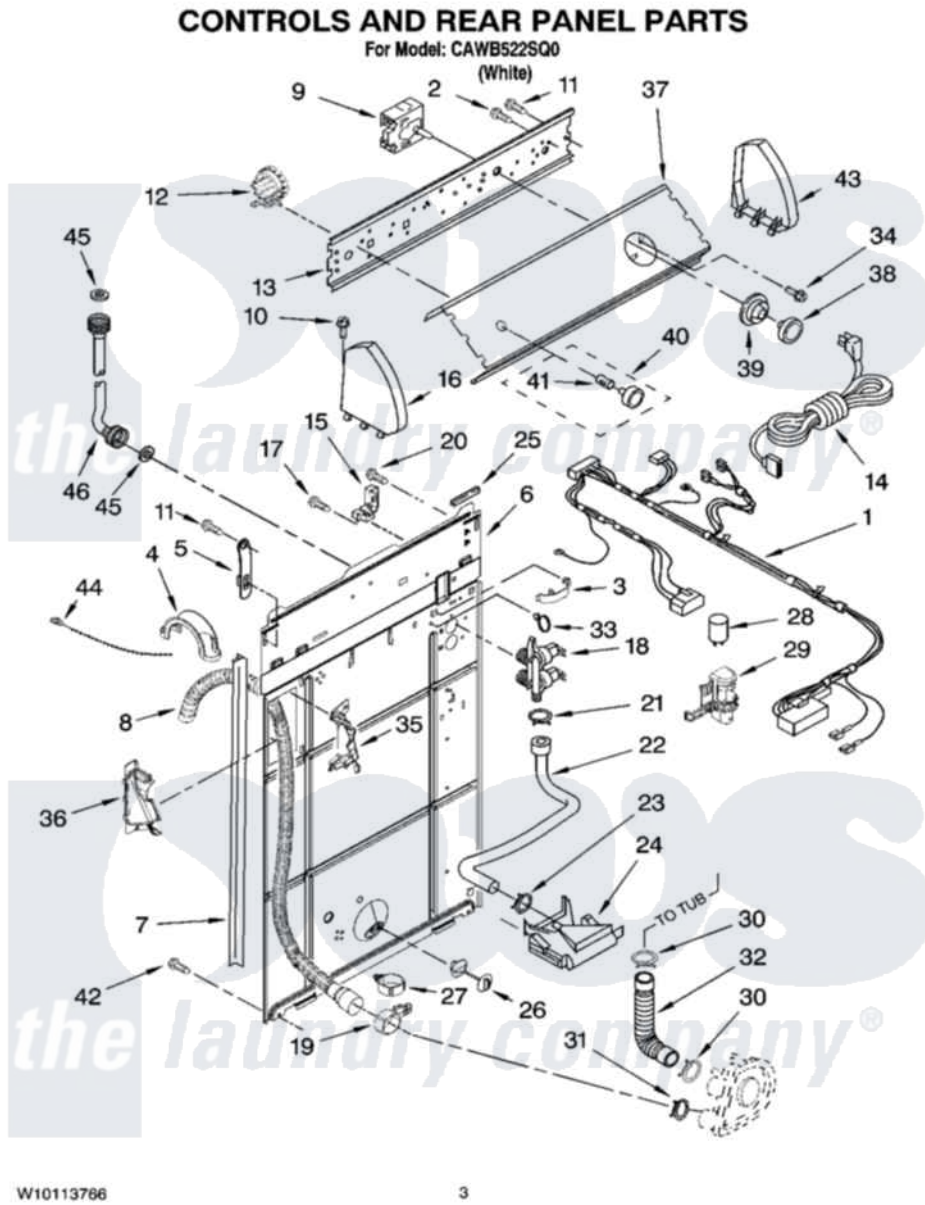

Whirlpool CAWB522SQ0 02 - CONTROLS AND REAR PANEL PARTS

Whirlpool Residential Whirlpool CAWB522SQ0 Washer Parts Parts Diagram 02 - CONTROLS AND REAR PANEL PARTS

[Click on the part number to view part](#)

Item	Original Part Number	Replaced By	Status	Part Description
1	3958096			Harness, Wiring
2	3400073			Screw, Ground
3	3349557			Retainer, Harness
4	8577378			U-Bend, Drain Hose
5	8568314			Strap, Console
6	8541686			Panel, Rear
7	62747			Pad, Rear Panel
8	8559373	W10096921		Drain Hose Assembly
9	8578869			Timer, Control
10	388326			Screw, 8-18 X 1.25
11	90767			Screw, 8A X 3/8 HeX Washer Head Tapping
12	8577845	W10339334		Switch-WL
13	3948814			Bracket, Control
14	8578842	285800		Cord-Power
15	3952821	285777		Relief-Str

16	8271365	279962	Endcap
17	9740848		Screw, Mixing Valve Mounting
18	W10113122		Valve, Water Mixing
19	8541668		Clamp, Hose
20	3351614		Screw, Gearcase Cover Mounting
21	301958	596669	Clamp, Manifold
22	8541607	3357328	Hose, Vacuum Break
23	370450	596669	Clamp, Manifold
24	3347034		Break, Vacuum
25	303294	3367669	Protector, Edge
26	8519200		Support, Rear Panel
27	8541667		Clamp, Hose
28	8572717		Capacitor, Motor Start
29	8318046		Clip, Capacitor
30	3363366	616099	Clamp
31	8317496	285655	Clamp, Hose
32	3951449	285871	Hose
33	8559320		Restraint, Hose
34	3400818		Screw, Timer Mounting
35	8541669		Bucket, Drain Hose
36	8541658		Bucket, Drain Hose
37	W10111109		Panel, Console
38	3956906		Knob, Timer
39	3957381		Dial, Timer
40	8557460		Knob, Control
41	8536939		Clip, Knob
42	62863	3390631	Screw, 10-16 X 3/8
43	8271359	279962	Endcap
44	3347868	W10339879	Tie, Cable
45	3976300	16123	Washer Inlet-Hose Miscellaneous Parts Must be Ordered Separately.
46	8571377	89503	Hose-Inlet
"	8571378	89503	Hose-Inlet