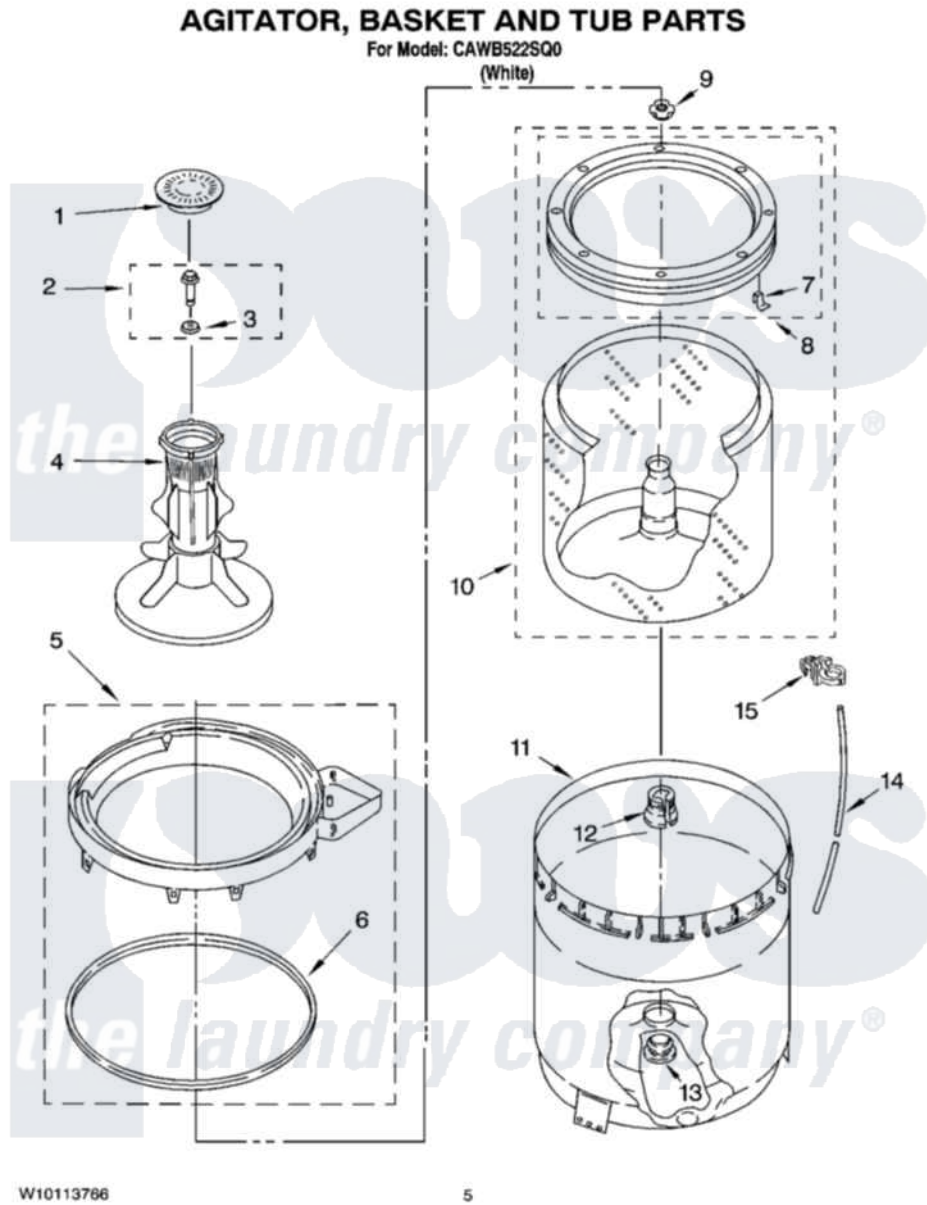

Whirlpool CAWB522SQ0 03 - AGITATOR, BASKET AND TUB PARTS

W10113766

5

Whirlpool Residential Whirlpool CAWB522SQ0 Washer Parts Parts Diagram 03 - AGITATOR, BASKET AND TUB PARTS

[Click on the part number to view part](#)

Item	Original Part Number	Replaced By	Status	Part Description
1	3352483			Cap, Agitator
2	358237			Screw And Washer
3	3949550			Washer
4	63377			Agitator
5	3360611			Tub Ring And Gasket Assembly
6	3359586			Gasket, Tub Ring
7	8519815			Clip, Balance Ring
8	3956205			Balance Ring
9	21366			Nut, Spanner
10	3956206	3956207		Basket And Balance Ring
11	63125			Tub
12	389140			Tub Block, Basket Drive
13	383727			Gasket, Centerpodt
14	3363657	353244		Hose, Pressure Switch
15	2219077			Clip, Pressure Switch Hose