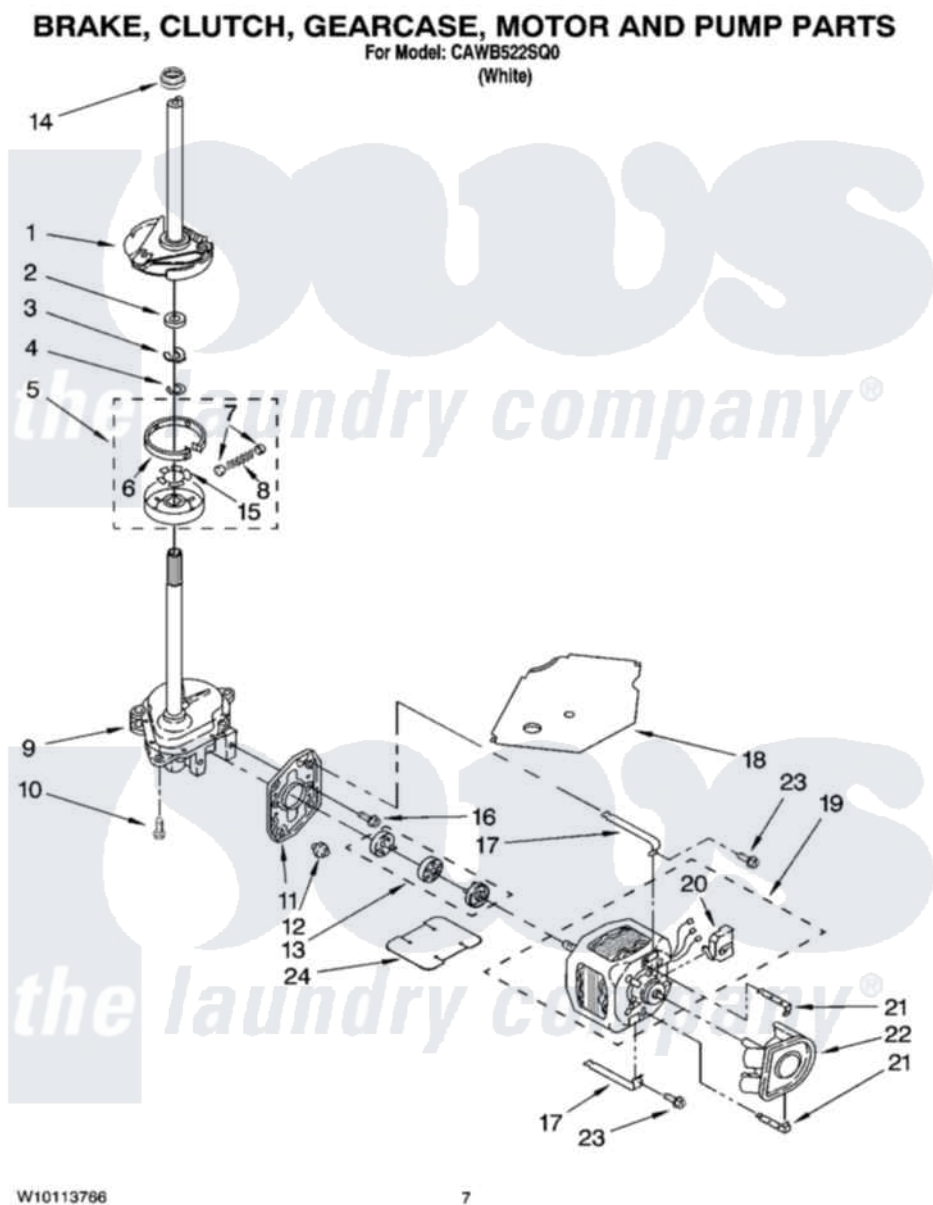

# Whirlpool CAWB522SQ0 04 - BRAKE, CLUTCH, GEARCASE, MOTOR AND PUMP PARTS

W10113786

7

Whirlpool [Residential Whirlpool CAWB522SQ0 Washer Parts](#) Parts Diagram 04 - BRAKE, CLUTCH, GEARCASE, MOTOR AND PUMP PARTS  
Click on the part number to view part

Item	Original Part Number	Replaced By	Status	Part Description
1	388951	<a href="#">285792</a>		Basketdrive
2	<a href="#">63292</a>			Washer, Spin Tube Thrust
3	62697	<a href="#">W10080230</a>		Ring, Spin Tube Support
4	63283	<a href="#">285353</a>		Ring
5	3951311	<a href="#">285785</a>		Clutch
6	3951308	<a href="#">285790</a>		Lining
7	<a href="#">62646</a>			Cap, Clutch Spring
8	<a href="#">3946792</a>			Spring And Damper Assembly
9	3360630	<a href="#">3360629</a>		Gearcase
10	3357334	<a href="#">3400516</a>		Screw Anti-Rattle
11	<a href="#">62611</a>			Plate, Motor Mount To Gearcase
12	<a href="#">62691</a>			Grommet, Motor
13	3364003	<a href="#">285753A</a>		Coupling
14	<a href="#">8577374</a>			Seal, Centerpost

15	<a href="#">3355454</a>		Clip, Main Drive
16	<a href="#">3400516</a>		Screw Anti-Rattle
17	3349637	<a href="#">W10086010</a>	Retainer, Motor
18	<a href="#">3362089</a>		Shield, Tub To Motor
19	8528158	<a href="#">661600</a>	Motor, Main Drive
20	<a href="#">3952056</a>		Switch, Main Drive Motor
21	<a href="#">8546127</a>		Retainer, Pump
22	<a href="#">3363394</a>		Pump
23	3387485	<a href="#">273556</a>	Screw, 10-16 X 5/8
24	<a href="#">3946532</a>		Shield, Motor