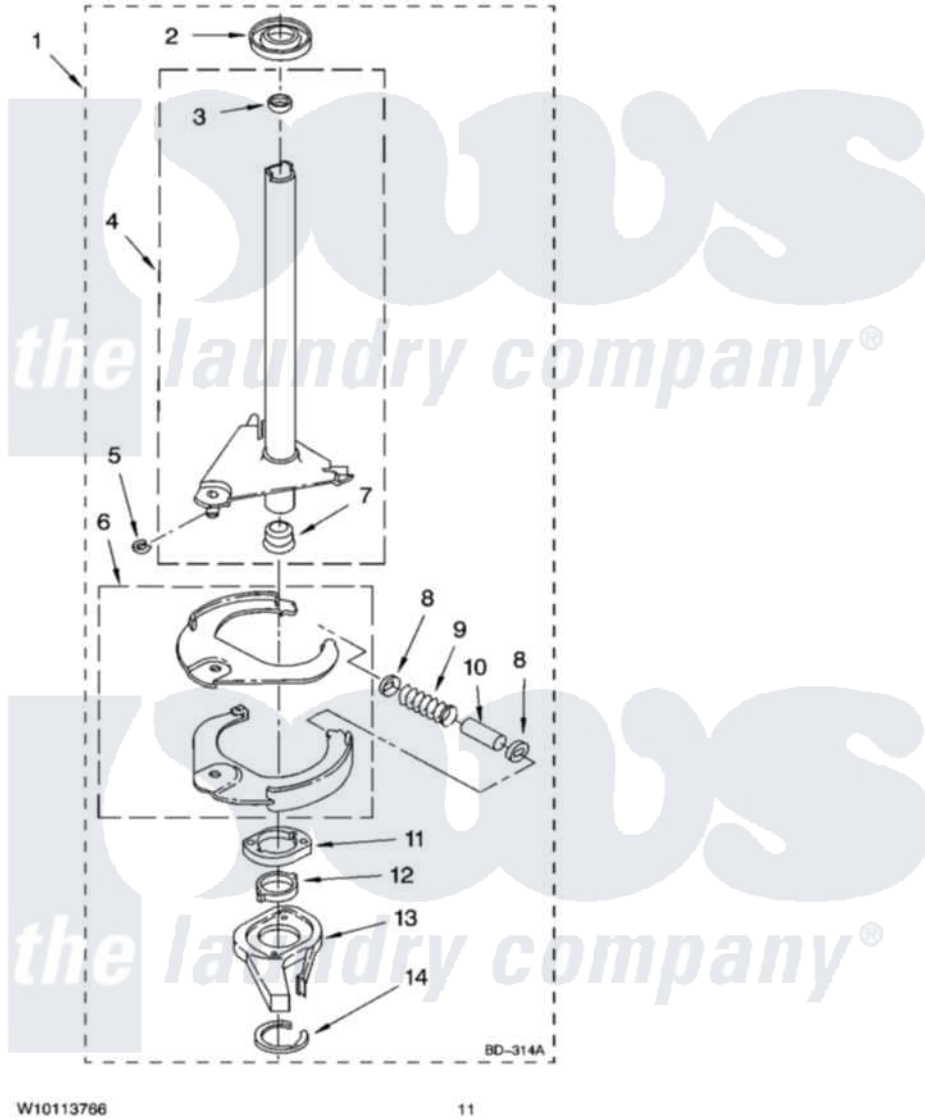

# Whirlpool CAWB522SQ0 07 - BRAKE AND DRIVE TUBE PARTS

## BRAKE AND DRIVE TUBE PARTS

For Model: CAWB522SQ0  
(White)

W10113766

11

Whirlpool Residential Whirlpool CAWB522SQ0 Washer Parts Parts Diagram 07 - BRAKE AND DRIVE TUBE PARTS  
Click on the part number to view part

Item	Original Part Number	Replaced By	Status	Part Description
1	388951	<a href="#">285792</a>		Basketdrive
2	<a href="#">62658</a>			Ring, Thrust
3	<a href="#">356427</a>			Seal, Spin Pinion
4	64027	<a href="#">64208</a>		Tube-Spin
5	64035	<a href="#">W10083190</a>		Ring, Retaining
6	64232	<a href="#">285438</a>		Shoe-Brake
7	62703	<a href="#">8546462</a>		"T" Bearing, Spin Tube
8	3353956	<a href="#">285658</a>		Sleeve
9	62647		Not Available	Spring, Brake
10	3355360	<a href="#">285658</a>		Sleeve
11	661516	<a href="#">8546461</a>		Cam, Brake Release
12	<a href="#">63022</a>			Sleeve, Cam
13	64194	<a href="#">285790</a>		Lining
14	90368	<a href="#">W10083200</a>		Ring, Retaining
"	BLANK		Not Available	Following Parts Not Illustrated
"	<a href="#">285208</a>			Lubricant