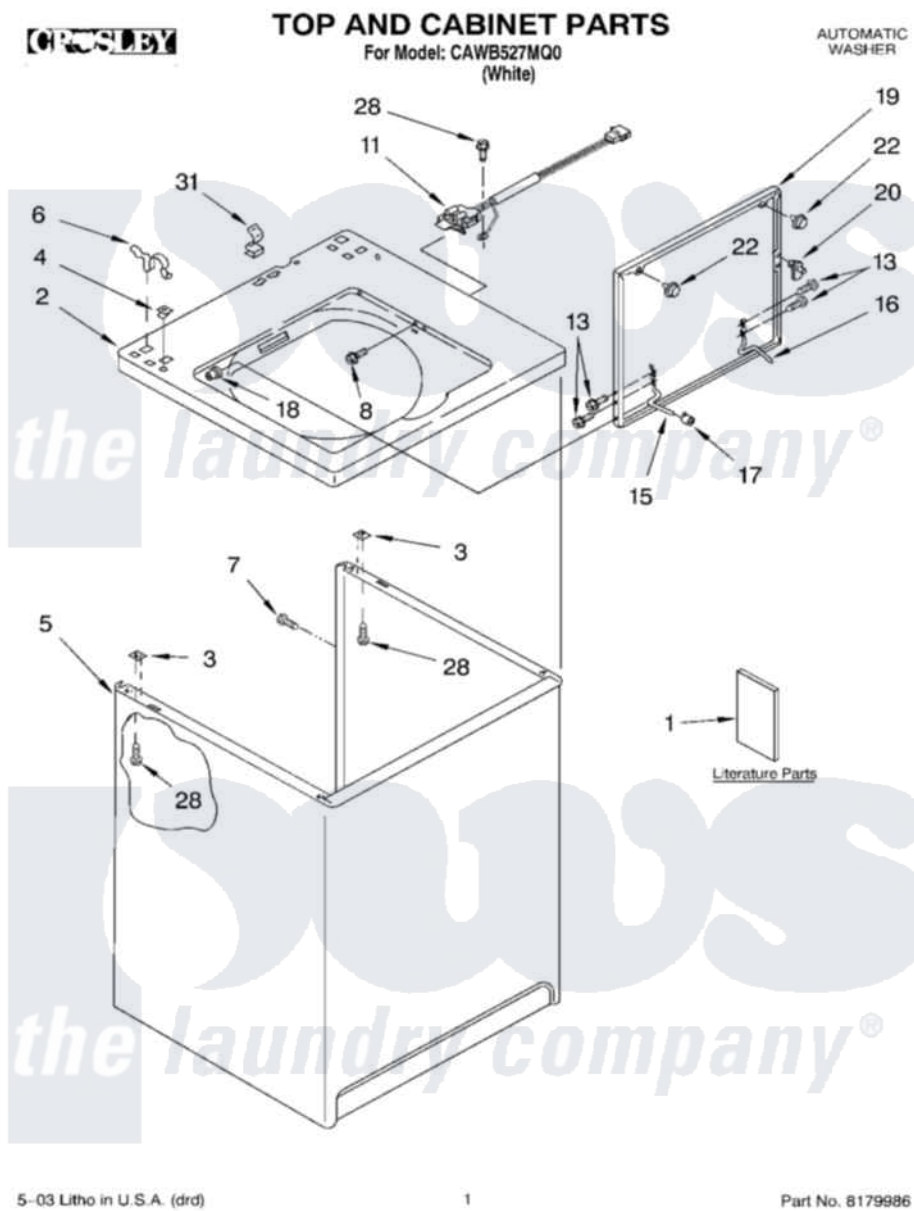

# Whirlpool CAWB527MQ0 01 - TOP AND CABINET PARTS

Whirlpool Residential Whirlpool CAWB527MQ0 Washer Parts Parts Diagram 01 - TOP AND CABINET PARTS  
Click on the part number to view part

Item	Original Part Number	Replaced By	Status	Part Description
1	LIT3952817		Not Available	Literature Parts (Installation Instructions)
"	LIT3955165		Not Available	Literature Parts (Use & Care Guide)
"	LIT3956289		Not Available	Literature Parts (Energy Guide)
"	LIT8542381		Not Available	Literature Parts (Wiring Diagram)
2	<a href="#">8274311</a>			Top
3	62750			Spacer, Cabinet To Top (4)
4	<a href="#">357213</a>			Nut, Push-In
5	<a href="#">63128</a>			Cabinet
6	<a href="#">62780</a>			Clip, Top And Cabinet And Rear Panel
7	3357011	<a href="#">308685</a>		Side Trim )
8	<a href="#">3356311</a>			Screw And Washer, Lid Switch Shield
11	3949239	<a href="#">3949247</a>		Switch-Lid
13	3351355	<a href="#">W10119828</a>		Screw, Lid Hinge Mounting

15	<a href="#">54584</a>		Hinge, Lid
16	<a href="#">91770</a>		Hinge, Lid
17	<a href="#">19119</a>		Bumper, Lid Hinge
18	<a href="#">21258</a>		Bearing, Lid Hinge
19	3361411	<a href="#">W10193874</a>	Lid
20	<a href="#">358684</a>		Strike, Lid Switch
22	<a href="#">9724509</a>		Bumper, Lid
28	<a href="#">3390631</a>		Screw, 10-16 X 3/8
31	<a href="#">90016</a>		Clip, Pressure Switch Hose