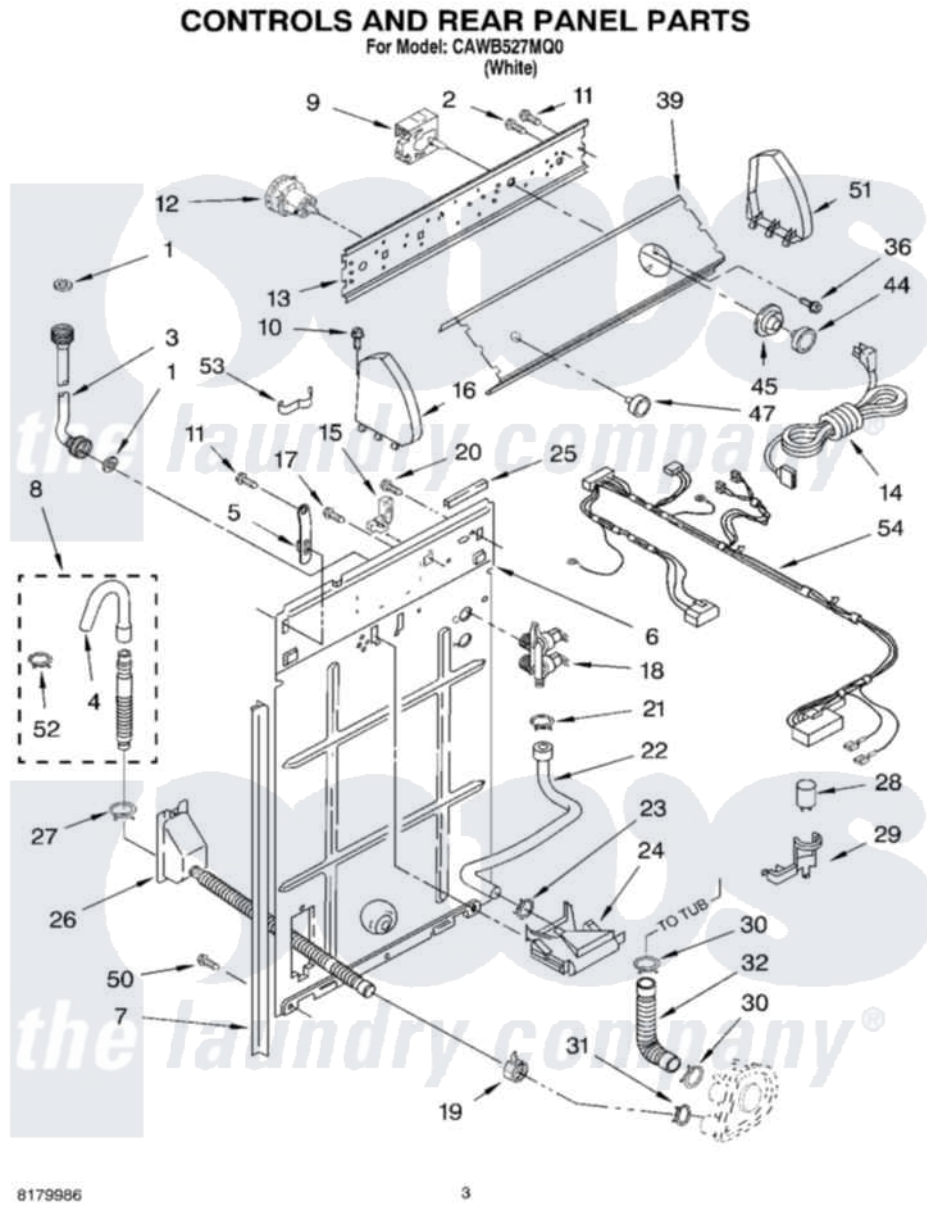

# Whirlpool CAWB527MQ0 02 - CONTROL AND REAR PANEL PARTS

Whirlpool Residential Whirlpool CAWB527MQ0 Washer Parts Parts Diagram 02 - CONTROL AND REAR PANEL PARTS  
Click on the part number to view part

Item	Original Part Number	Replaced By	Status	Part Description
1	<a href="#">16123</a>			Washer Inlet-Hose Miscellaneous Parts Must be Ordered Separately.
2	<a href="#">3400073</a>			Screw, Ground
3	3949368	<a href="#">89503</a>		Hose-Inlet
"	3949369	<a href="#">89503</a>		Hose-Inlet
4	<a href="#">3357027</a>			Nozzle, Hose Drain
5	8318255	<a href="#">8568314</a>		Strap, Console
6	<a href="#">3357976</a>			Panel, Rear
7	<a href="#">62747</a>			Pad, Rear Panel
8	3951609	<a href="#">285664</a>		Hose
"	661577	<a href="#">285666</a>		Hose
"	3357090	<a href="#">285702</a>		Hose
9	<a href="#">3954563</a>			Timer, Control
10	<a href="#">388326</a>			Screw, 8-18 X 1.25
11	<a href="#">90767</a>			Screw, 8A X 3/8 HeX Washer Head Tapping