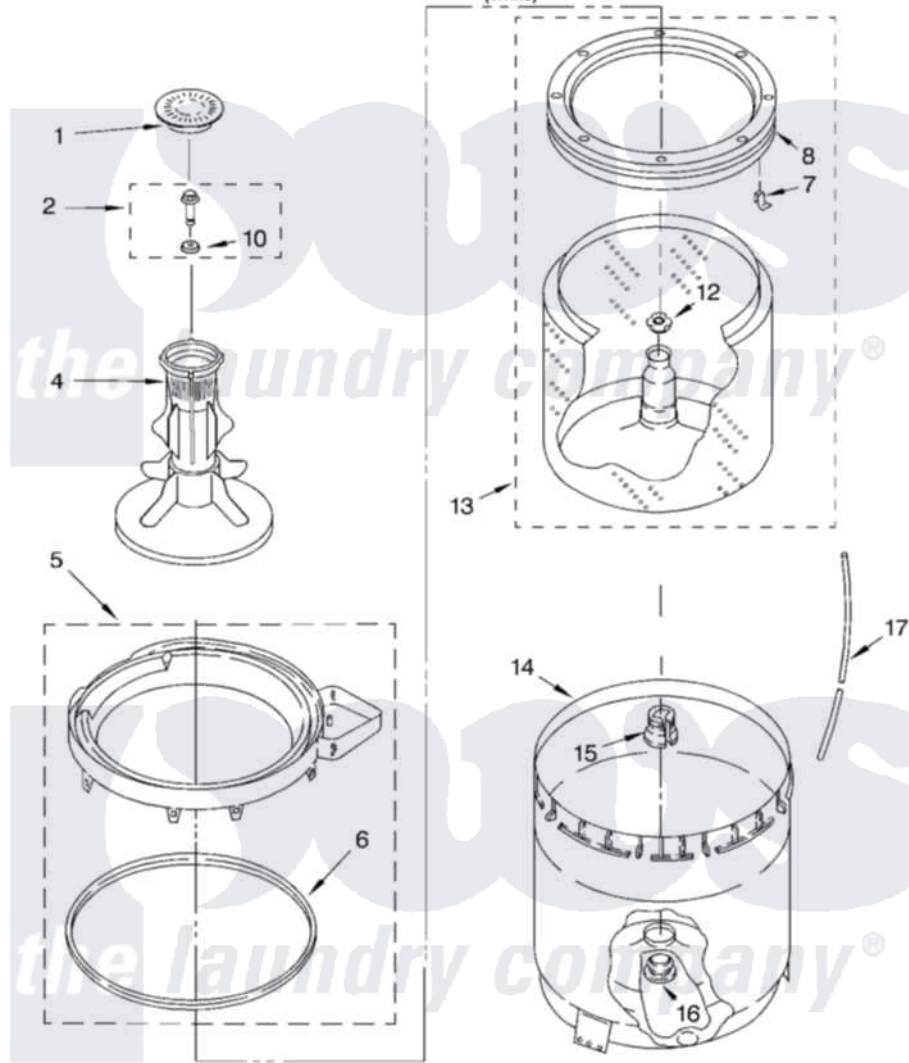

Whirlpool CAWB527MQ0 03 - AGITATOR, BASKET AND TUB PARTS

AGITATOR, BASKET AND TUB PARTS

For Model: CAWB527MQ0
(White)

8179986

5

Whirlpool Residential Whirlpool CAWB527MQ0 Washer Parts Parts Diagram 03 - AGITATOR, BASKET AND TUB PARTS

[Click on the part number to view part](#)

Item	Original Part Number	Replaced By	Status	Part Description
1	3352483			Cap, Agitator
2	358237			Screw And Washer
4	63377			Agitator
5	3360611			Tub Ring And Gasket Assembly
6	3359586			Gasket, Tub Ring
7	8519815			Clip, Balance Ring
8	387867	8519815		Clip, Balance Ring
10	3949550			Washer
12	21366			Nut, Spanner
13	8271646	3956207		Basket And Balance Ring
14	63125			Tub
15	389140			Tub Block, Basket Drive
16	383727			Gasket, Centerpodt
17	3363657	353244		Hose, Pressure Switch