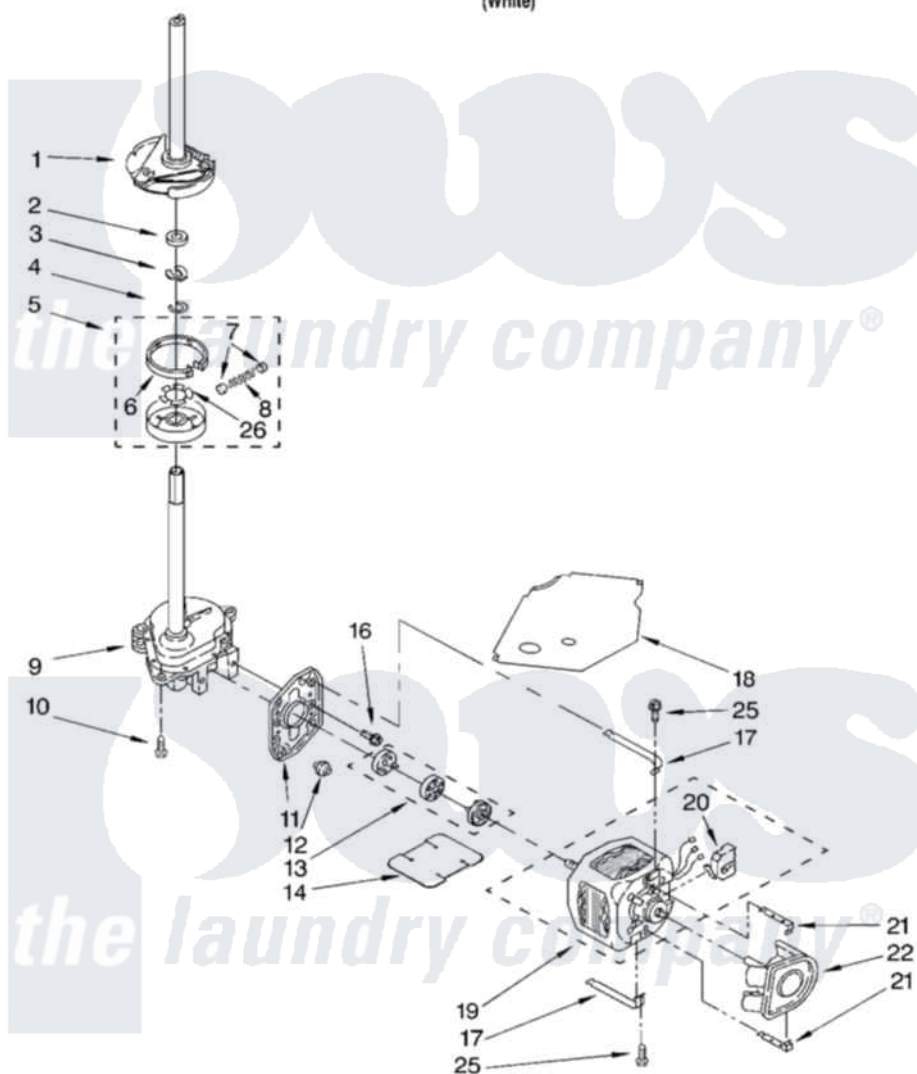

Whirlpool CAWB527MQ0 04 - BRAKE, CLUTCH, GEARCASE, MOTOR AND PUMP PARTS

BRAKE, CLUTCH, GEARCASE, MOTOR AND PUMP PARTS

For Model: CAWB527MQ0
(White)

8179986

7

Whirlpool [Residential Whirlpool CAWB527MQ0 Washer Parts](#) Parts Diagram 04 - BRAKE, CLUTCH, GEARCASE, MOTOR AND PUMP PARTS
Click on the part number to view part

| Item | Original Part Number | Replaced By | Status | Part Description |
|------|-------------------------|---------------------------|--------|--------------------------------|
| 1 | 388951 | 285792 | | Basketdrive |
| 2 | 63292 | | | Washer, Spin Tube Thrust |
| 3 | 62697 | W10080230 | | Ring, Spin Tube Support |
| 4 | 63283 | 285353 | | Ring |
| 5 | 3951311 | 285785 | | Clutch |
| 6 | 3951308 | 285790 | | Lining |
| 7 | 62646 | | | Cap, Clutch Spring |
| 8 | 3946792 | | | Spring And Damper Assembly |
| 9 | 3360630 | 3360629 | | Gearcase |
| 10 | 3357334 | 3400516 | | Screw Anti-Rattle |
| 11 | 62611 | | | Plate, Motor Mount To Gearcase |
| 12 | 62691 | | | Grommet, Motor |
| 13 | 285753 | 285753A | | Coupling |
| 14 | 3946532 | | | Shield, Motor |

| | | | |
|----|-------------------------|---------------------------|--------------------------|
| 16 | 3400516 | | Screw Anti-Rattle |
| 17 | 3349637 | W10086010 | Retainer, Motor |
| 18 | 3362089 | | Shield, Tub To Motor |
| 19 | 8528158 | 661600 | Motor, Main Drive |
| 20 | 3952056 | | Switch, Main Drive Motor |
| 21 | 62700 | 8546127 | Retainer, Pump |
| 22 | 3363394 | | Pump |
| 25 | 3387485 | 273556 | Screw, 10-16 X 5/8 |
| 26 | 3355454 | | Clip, Main Drive |