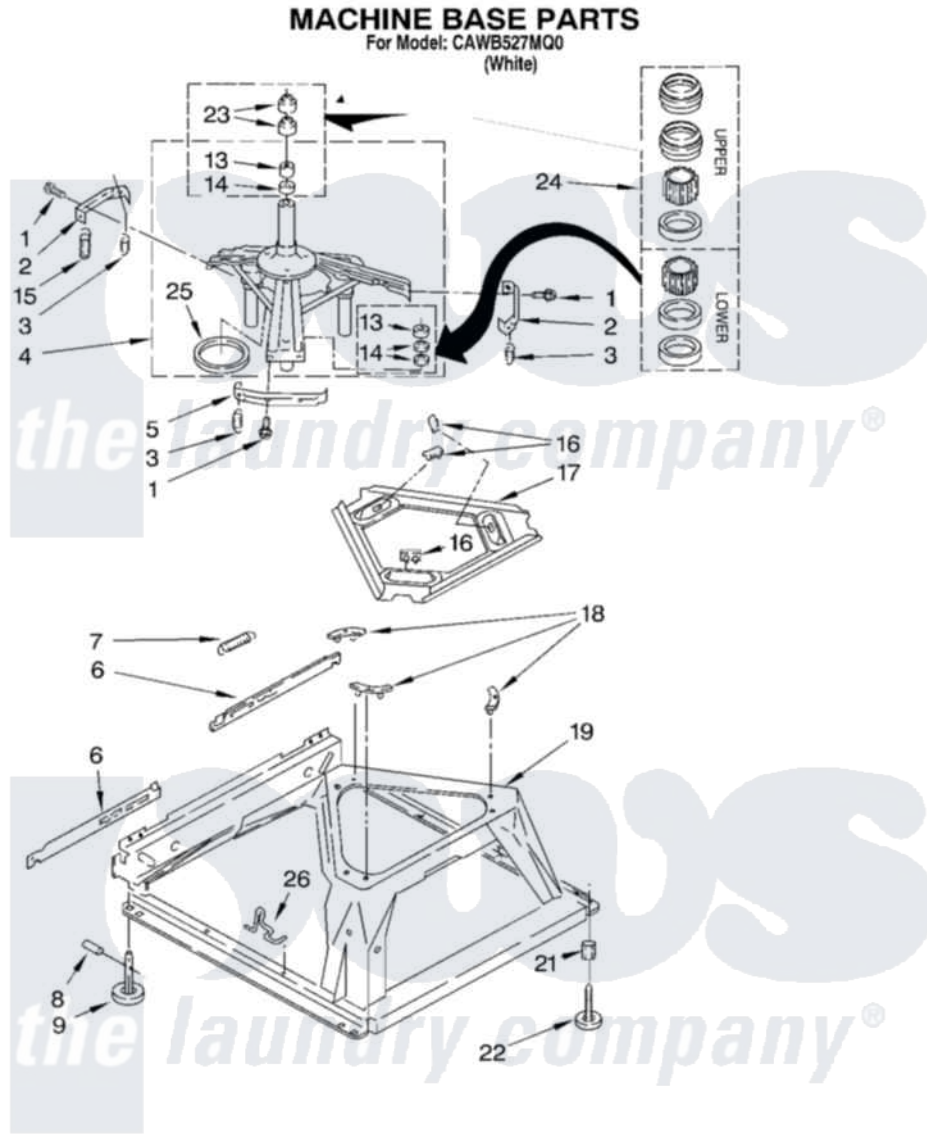

Whirlpool CAWB527MQ0 05 - MACHINE BASE PARTS

Whirlpool Residential Whirlpool CAWB527MQ0 Washer Parts Parts Diagram 05 - MACHINE BASE PARTS
[Click on the part number to view part](#)

Item	Original Part Number	Replaced By	Status	Part Description
1	3400076			Screw, Bracket Mounting
2	64067			Bracket, Spring Outer
3	63907			Spring, Suspension
4	3362087	280184		Support
5	64065			Bracket, Spring Outer
6	63138			Link, Leveling Mechanism
7	62597	8316845		Spring
8	62837			Pin, Knurled
9	62596	285244		Feet-Leveling
13	3347047	8546455		Bearing, Centerpost
14	357409	359449		Seal, Agitator Shaft
15	388492	W10250667		Spring, Counterweight
16	62568	285219		Pad
17	3946509			Plate, Suspension
18	3363660	285744		Pad
19	3349337	285459		Base

21	62739		Nut, Lock
22	389102	W10001130	Foot, Leveling
23	356934	8577376	Seal, Centerpost
24	285203		Centerpost Bearing Kit
25	63134		Ring, Sound Deadening
26	63806	W10145155	Retainer, Suspension Spring