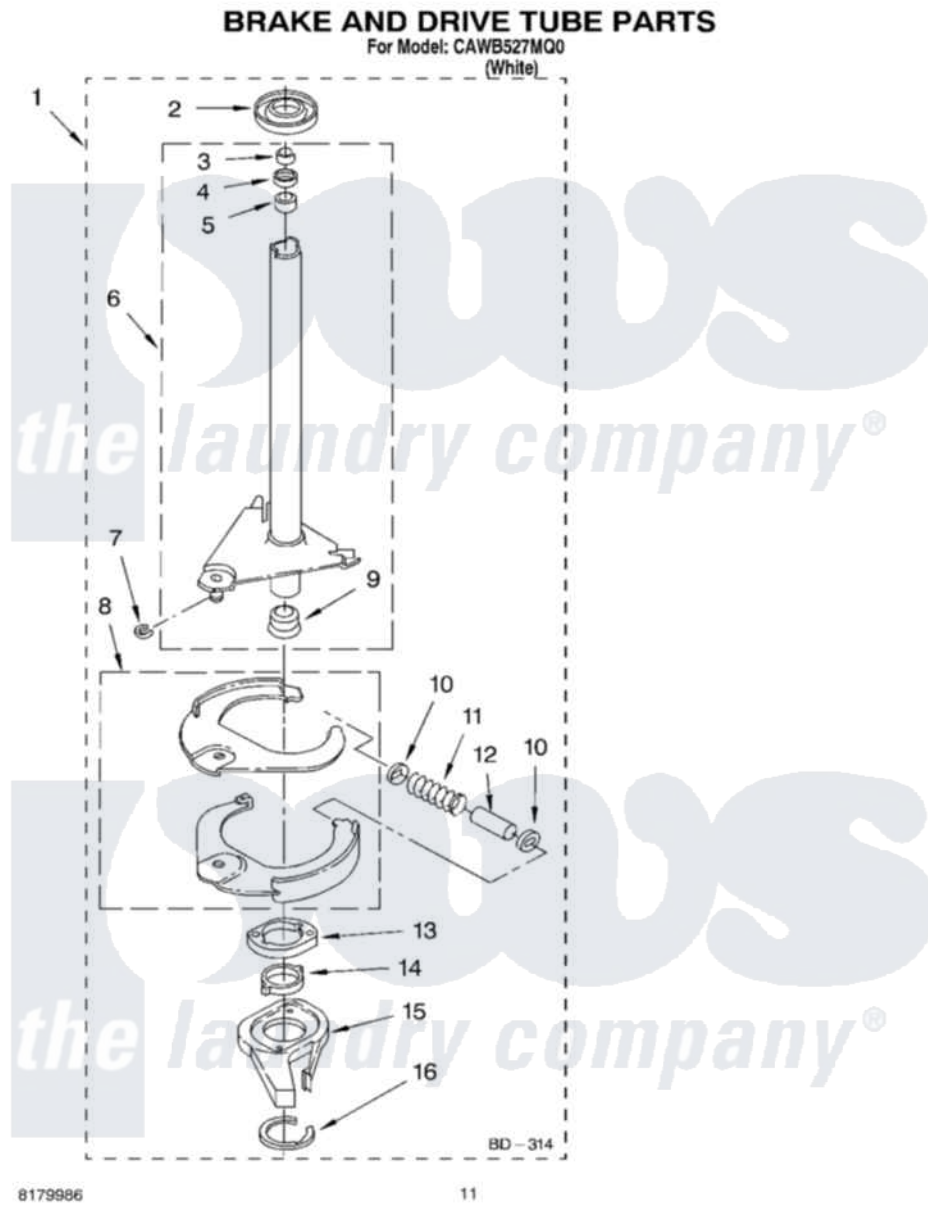

Whirlpool CAWB527MQ0 07 - BRAKE AND DRIVE TUBE PARTS

Whirlpool Residential Whirlpool CAWB527MQ0 Washer Parts Parts Diagram 07 - BRAKE AND DRIVE TUBE PARTS
Click on the part number to view part

Item	Original Part Number	Replaced By	Status	Part Description
1	388951	285792		Basketdrive
2	62658			Ring, Thrust
3	91939			Seal, Shaft
4	356427			Seal, Spin Pinion
5	356937			Spacer, Drive Tube
6	64027	64208		Tube-Spin
7	64035	W10083190		Ring, Retaining
8	64232	285438		Shoe-Brake
9	62703	8546462		"T" Bearing, Spin Tube
10	62648	285658		Sleeve
11	62647		Not Available	Spring, Brake
12	62909	285658		Sleeve
13	63023	8546461		Cam, Brake Release
14	63022			Sleeve, Cam
15	64194	285790		Lining
16	90368	W10083200		Ring, Retaining

" N/A

Not Available

FOLLOWING PARTS NOT
ILLUSTRATED

" [285208](#)

Lubricant