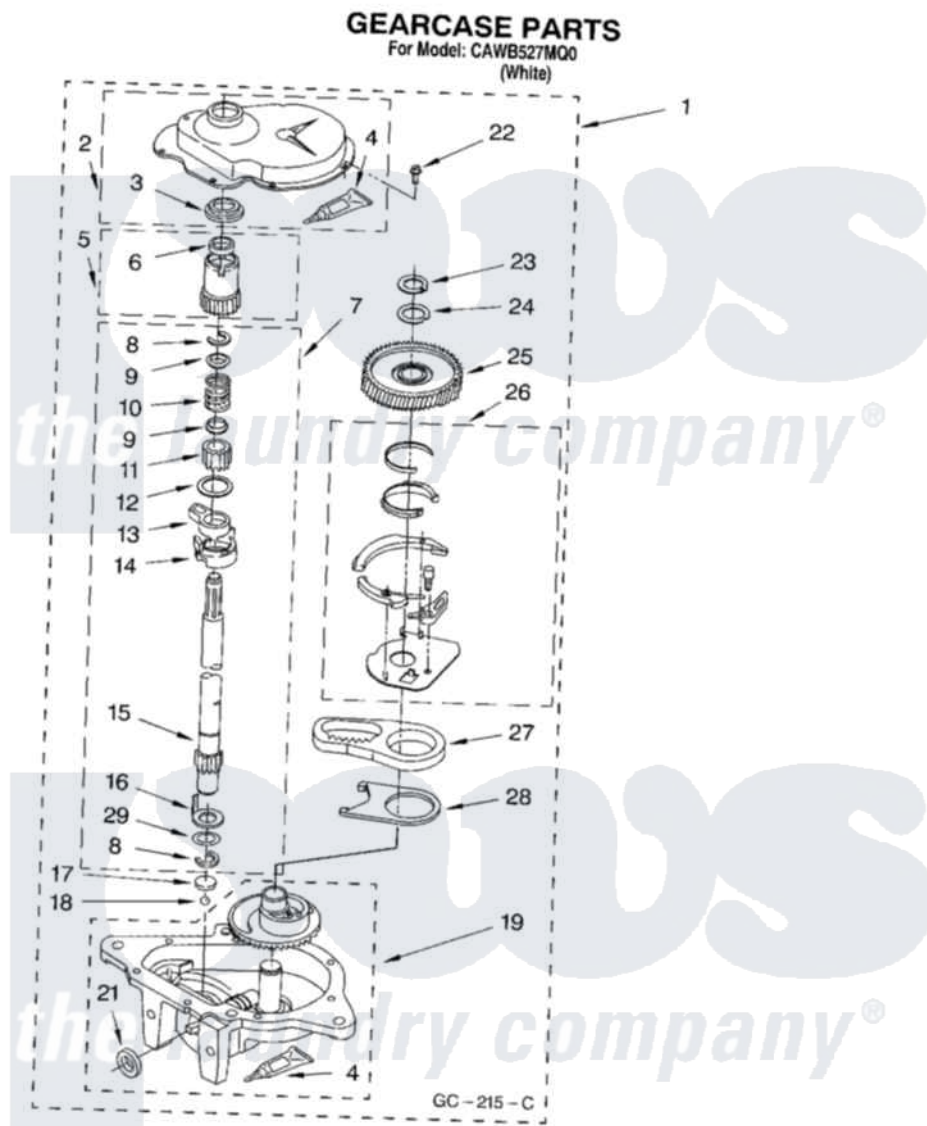

# Whirlpool CAWB527MQ0 08 - GEARCASE PARTS

12

8179986

Whirlpool Residential Whirlpool CAWB527MQ0 Washer Parts Parts Diagram 08 - GEARCASE PARTS  
Click on the part number to view part

Item	Original Part Number	Replaced By	Status	Part Description
1	3360630	<a href="#">3360629</a>		Gearcase
2	<a href="#">285202</a>			Cover, Gearcase
3	<a href="#">3349985</a>			Seal, Gearcase Cover
4	<a href="#">285195</a>			Sealer Sealer, Gasket
5	63320	<a href="#">285362</a>		Gear and Pinion
6	<a href="#">356427</a>			Seal, Spin Pinion
7	<a href="#">389387</a>			Shaft, Agitator
8	90369		Not Available	Ring, Retaining (2)
9	<a href="#">62677</a>			Retainer, Spring
10	<a href="#">62676</a>			Spring, Agitator
11	63273	<a href="#">285509</a>		Shaft, Agitator
12	<a href="#">62619</a>			Washer, Agitator Gear
13	62580	<a href="#">285206</a>		Cam-Agitator
14	62581	<a href="#">285206</a>		Cam-Agitator
15	<a href="#">285509</a>			Shaft, Agitator
16	<a href="#">62618</a>			Washer, Cam Thrust

17	16018	<a href="#">285205</a>	Bearing
18	85529	<a href="#">285205</a>	Bearing
19	389230	<a href="#">285515</a>	Gearcase
21	<a href="#">285352</a>		Seal Kit, Thrust Plug
22	<a href="#">3351614</a>		Screw, Gearcase Cover Mounting
23	3362552	<a href="#">285765</a>	Ring-Retr
24	285735	<a href="#">285766</a>	Washer Kit, Thrust
25	62570	<a href="#">285362</a>	Gear and Pinon
26	388253	<a href="#">999516</a>	Shelf-Glas
27	3349296	<a href="#">8546456</a>	Rack, Connecting
28	<a href="#">62621</a>		Actuator, Shift
29	<a href="#">388815</a>		Washer, Intermediate 1 3976263 Miscellaneous Parts Bag 2 3976300 Washer, Inlet Hose 3 3366913 Clamp, Hose