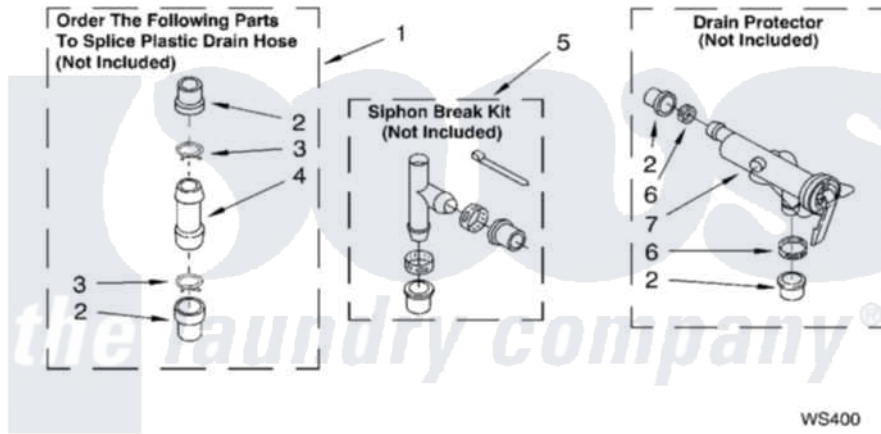

WATER SYSTEM PARTS

For Model: CAWB527MQ0
(White)

8179986

13

Whirlpool [Residential Whirlpool CAWB527MQ0 Washer Parts](#) Parts Diagram 09 - WATER SYSTEM PARTS
Click on the part number to view part

Item	Original Part Number	Replaced By	Status	Part Description
1	285442			Water System Parts
2	285321			Water System Parts
3	370447	285655		Clamp, Hose
4	16272			Connector, Straight
5	285320			Water System Parts
6	65349	285655		Clamp, Hose
7	367031			Water System Parts