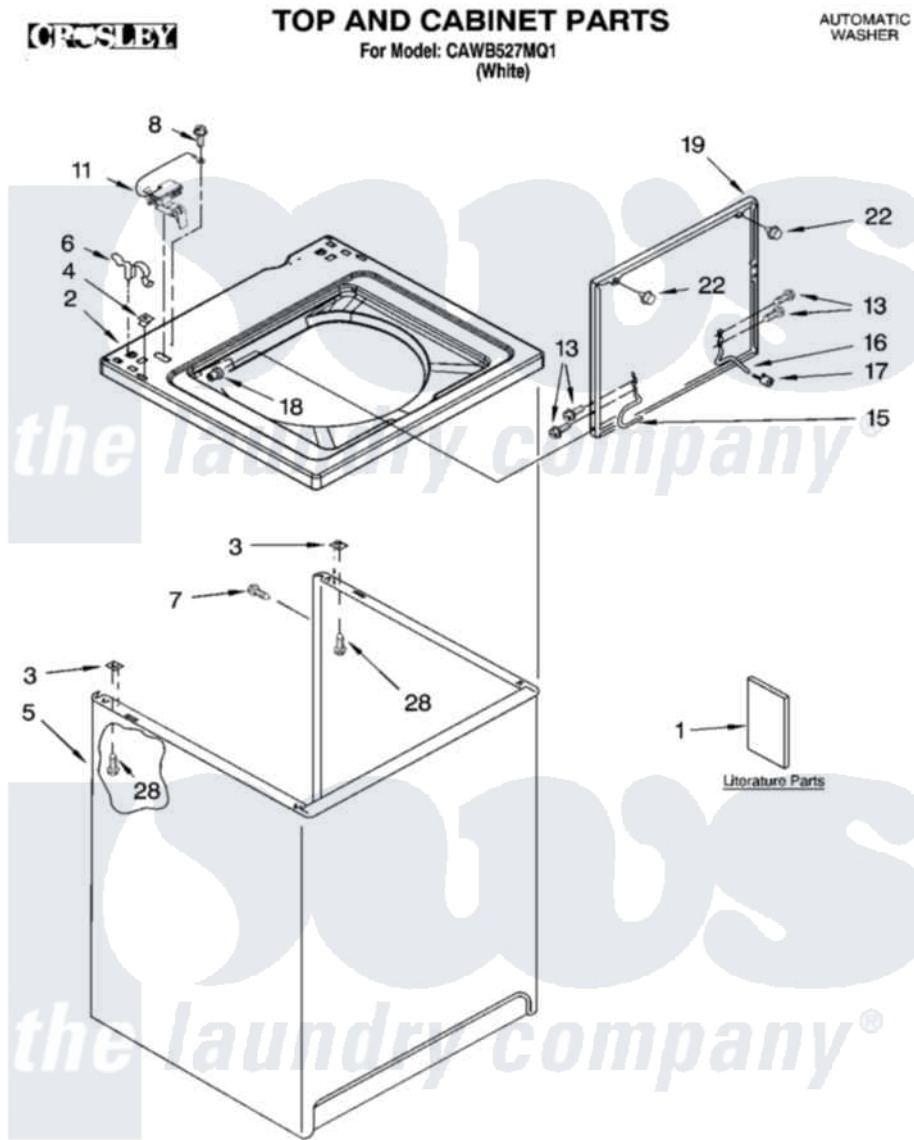

Whirlpool CAWB527MQ1 01 - TOP AND CABINET PARTS

9-03 Litho in U.S.A. (drd)

1

Part No. 8180060

Whirlpool [Residential Whirlpool CAWB527MQ1 Washer Parts](#) Parts Diagram 01 - TOP AND CABINET PARTS

[Click on the part number to view part](#)

Item	Original Part Number	Replaced By	Status	Part Description
1	LIT3956025		Not Available	Literature Parts (Installation Instructions)
"	LIT3955915		Not Available	Literature Parts (Feature Sheet)
"	LIT3955874		Not Available	Literature Parts (Use & Care Guide)
"	LIT3956336		Not Available	Literature Parts (Energy Guide)
"	LIT8542381		Not Available	Literature Parts (Wiring Diagram)
2	8541621			Top
3	62750			Spacer, Cabinet To Top (4)
4	357213			Nut, Push-In
5	63128			Cabinet
6	62780			Clip, Top And Cabinet And Rear Panel
7	3357011	308685		Side Trim)
8	3351614			Screw, Gearcase Cover Mounting
11	8318084			Switch, Lid

13	3351355	W10119828	Screw, Lid Hinge Mounting
15	8318088		Hinge, Lid
16	54583		Hinge, Lid
17	19119		Bumper, Lid Hinge
18	21258		Bearing, Lid Hinge
19	8542383	W1019385Z	Lid
22	9724509		Bumper, Lid
28	3390631		Screw, 10-16 X 3/8