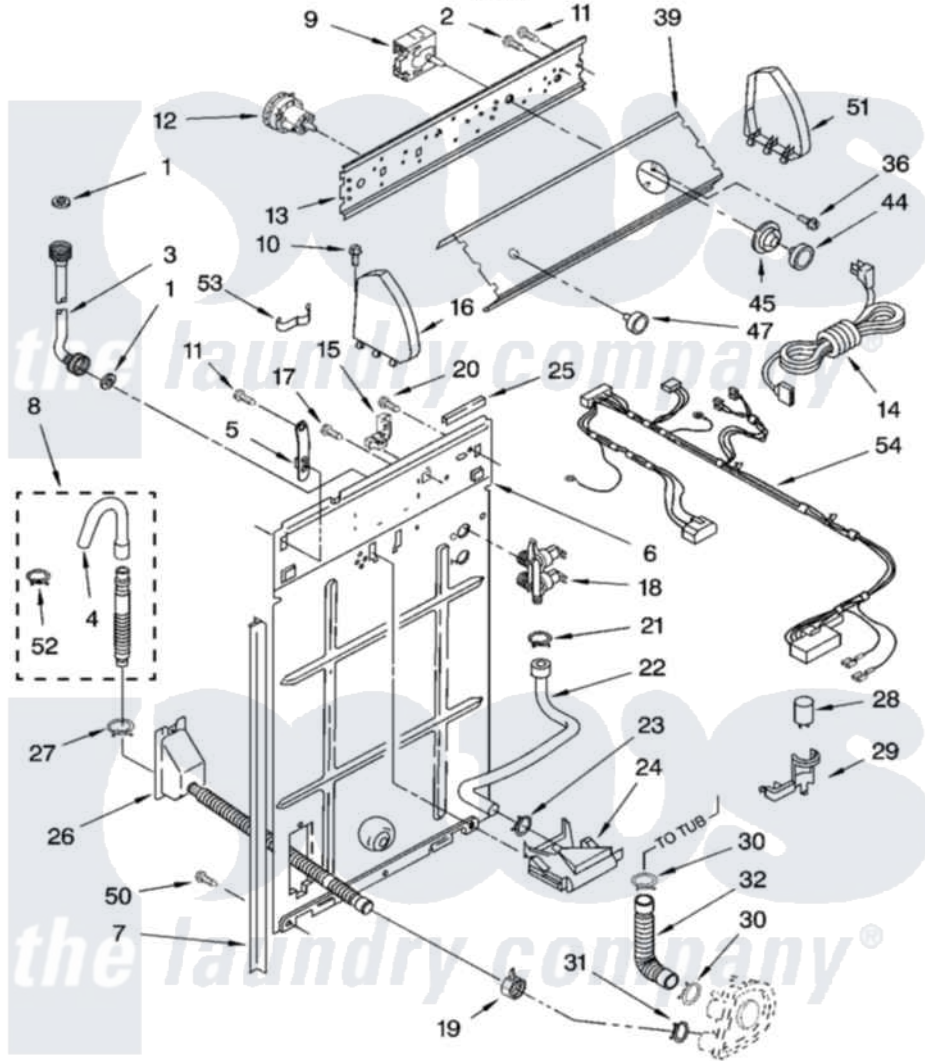

Whirlpool CAWB527MQ1 02 - CONTROL AND REAR PANEL PARTS

CONTROLS AND REAR PANEL PARTS

For Model: CAWB527MQ1
(White)

8180060

3

Whirlpool Residential Whirlpool CAWB527MQ1 Washer Parts Parts Diagram 02 - CONTROL AND REAR PANEL PARTS
Click on the part number to view part

Item	Original Part Number	Replaced By	Status	Part Description
1	3976300	16123		Washer Inlet-Hose Miscellaneous Parts Must be Ordered Separately.
2	3400073			Screw, Ground
3	3949374	89503		Hose-Inlet
"	3949375	89503		Hose-Inlet
4	3357027			Nozzle, Hose Drain
5	8318255	8568314		Strap, Console
6	3357976			Panel, Rear
7	62747			Pad, Rear Panel
8	3951609	285664		Hose
"	661577	285666		Hose
"	3357090	285702		Hose
9	3954563			Timer, Control
10	388326			Screw, 8-18 X 1.25
11	90767			Screw, 8A X 3/8 HeX Washer Head Tapping

12	3366848	W10339229	Switch-WL
13	3948814		Bracket, Control
14	661661	285800	Cord-Power
15	3952821	285777	Relief-Str
16	8274437	279960	Endcap
17	9740848		Screw, Mixing Valve Mounting
18	3955673	285805	Valve-Inlet
19	3976395		Restraint, Hose
20	3351614		Screw, Gearcase Cover Mounting
21	370451	596669	Clamp, Manifold
22	62662	3357328	Hose, Vacuum Break
23	371503	596669	Clamp, Manifold
24	3347034		Break, Vacuum
25	303294	3367669	Protector, Edge
26	8317940	W10358149	Drain Hose Assembly
27	3366912	356138	Clamp, Hose
28	661606	8572717	Capacitor, Motor Start
29	8318201	8318046	Clip, Capacitor
30	3363366	616099	Clamp
31	8317496	285655	Clamp, Hose
32	3951449	285871	Hose
36	3400818		Screw, Timer Mounting
39	3956222		Panel, Console
44	3951026	3957821	Knob, Timer
45	3950762	3957841	Dial, Timer
47	3950759	3957796	Knob, Control
50	62863	3390631	Screw, 10-16 X 3/8
51	8274434	279960	Endcap
52	3366913	3357331	Clamp, Drain
53	3347812	8528351	Clip
54	3956499		Harness, Wiring