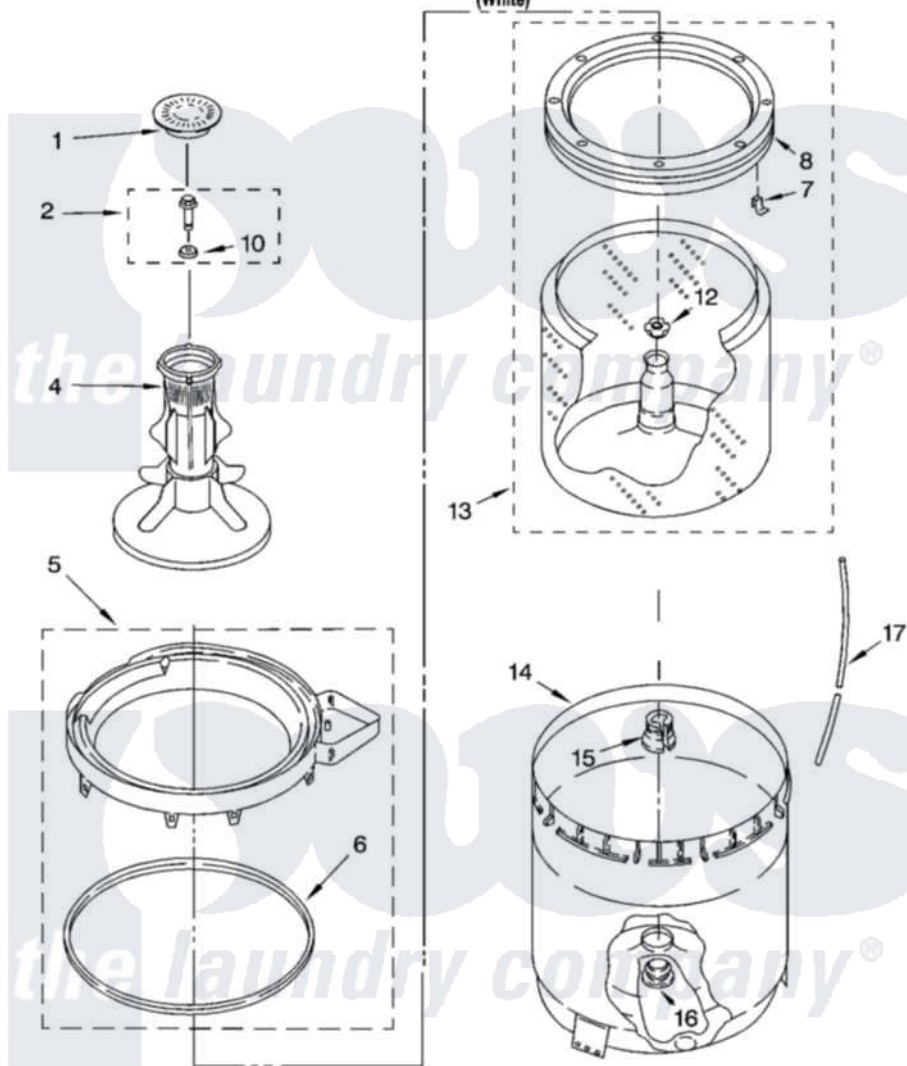

# Whirlpool CAWB527MQ1 03 - AGITATOR, BASKET AND TUB PARTS

## AGITATOR, BASKET AND TUB PARTS

For Model: CAWB527MQ1  
(White)

8180060

5

Whirlpool [Residential Whirlpool CAWB527MQ1 Washer Parts](#) Parts Diagram 03 - AGITATOR, BASKET AND TUB PARTS

[Click on the part number to view part](#)

Item	Original Part Number	Replaced By	Status	Part Description
1	<a href="#">3352483</a>			Cap, Agitator
2	<a href="#">358237</a>			Screw And Washer
4	<a href="#">63377</a>			Agitator
5	<a href="#">3360611</a>			Tub Ring And Gasket Assembly
6	<a href="#">3359586</a>			Gasket, Tub Ring
7	<a href="#">8519815</a>			Clip, Balance Ring
8	<a href="#">3956205</a>			Balance Ring
10	<a href="#">3949550</a>			Washer
12	<a href="#">21366</a>			Nut, Spanner
13	3956206	<a href="#">3956207</a>		Basket And Balance Ring
14	<a href="#">63125</a>			Tub
15	<a href="#">389140</a>			Tub Block, Basket Drive
16	<a href="#">383727</a>			Gasket, Centerpodt
17	3363657	<a href="#">353244</a>		Hose, Pressure Switch