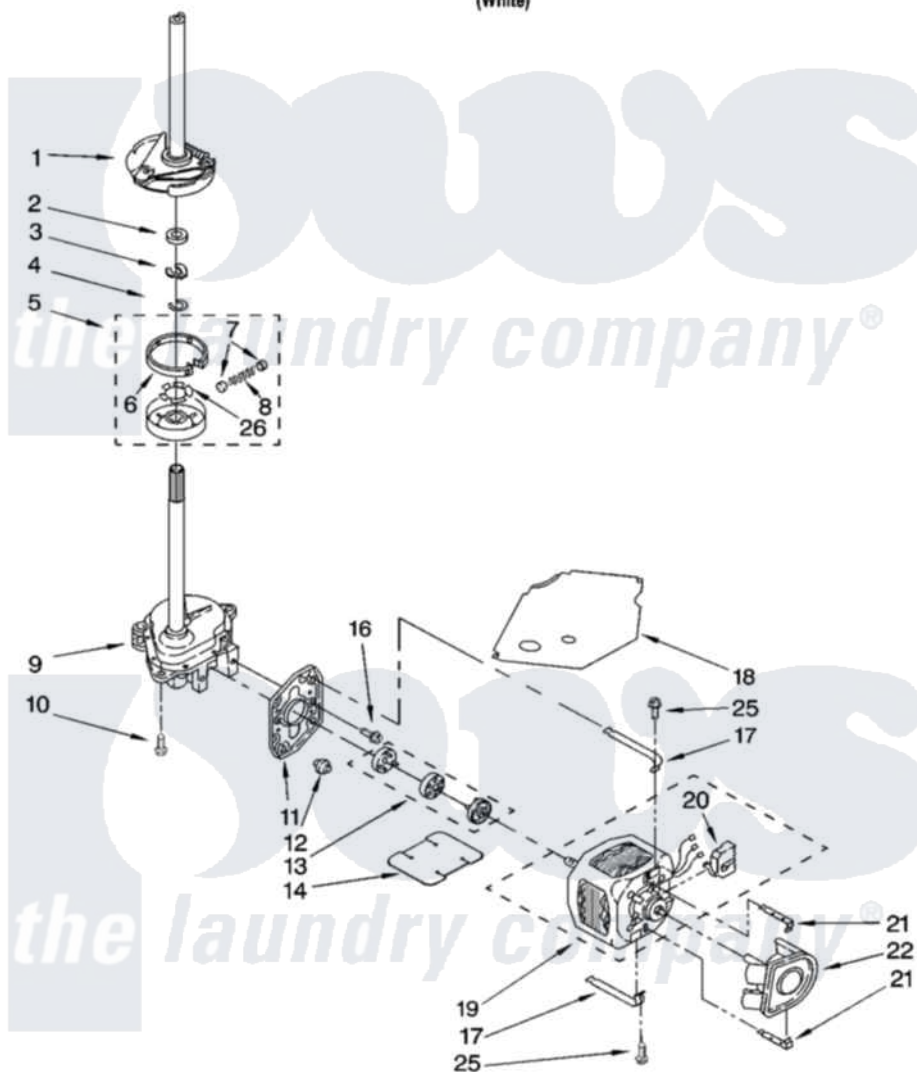

Whirlpool CAWB527MQ1 04 - BRAKE, CLUTCH, GEARCASE, MOTOR AND PUMP PARTS

BRAKE, CLUTCH, GEARCASE, MOTOR AND PUMP PARTS

For Model: CAWB527MQ1
(White)

8180060

7

Whirlpool [Residential Whirlpool CAWB527MQ1 Washer Parts](#) Parts Diagram 04 - BRAKE, CLUTCH, GEARCASE, MOTOR AND PUMP PARTS
Click on the part number to view part

Item	Original Part Number	Replaced By	Status	Part Description
1	388951	285792		Basketdrive
2	63292			Washer, Spin Tube Thrust
3	62697	W10080230		Ring, Spin Tube Support
4	63283	285353		Ring
5	3951311	285785		Clutch
6	3951308	285790		Lining
7	62646			Cap, Clutch Spring
8	3946792			Spring And Damper Assembly
9	3360630	3360629		Gearcase
10	3357334	3400516		Screw Anti-Rattle
11	62611			Plate, Motor Mount To Gearcase
12	62691			Grommet, Motor
13	285753	285753A		Coupling
14	3946532			Shield, Motor

16	3400516		Screw Anti-Rattle
17	3349637	W10086010	Retainer, Motor
18	3362089		Shield, Tub To Motor
19	8528158	661600	Motor, Main Drive
20	3952056		Switch, Main Drive Motor
21	62700	8546127	Retainer, Pump
22	3363394		Pump
25	3387485	273556	Screw, 10-16 X 5/8
26	3355454		Clip, Main Drive