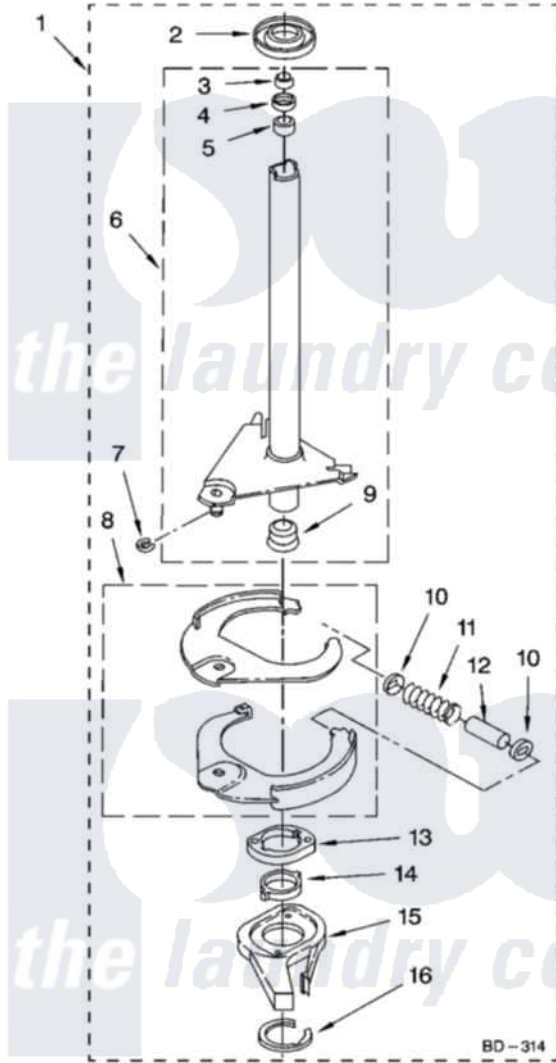

Whirlpool CAWB527MQ1 07 - BRAKE AND DRIVE TUBE PARTS

BRAKE AND DRIVE TUBE PARTS

For Model: CAWB527MQ1
(White)

8180060

11

Whirlpool Residential Whirlpool CAWB527MQ1 Washer Parts Parts Diagram 07 - BRAKE AND DRIVE TUBE PARTS
Click on the part number to view part

Item	Original Part Number	Replaced By	Status	Part Description
1	388951	285792		Basketdrive
2	62658			Ring, Thrust
3	91939			Seal, Shaft
4	356427			Seal, Spin Pinion
5	356937			Spacer, Drive Tube
6	64027	64208		Tube-Spin
7	64035	W10083190		Ring, Retaining
8	64232	285438		Shoe-Brake
9	62703	8546462		"T" Bearing, Spin Tube
10	62648	285658		Sleeve
11	62647		Not Available	Spring, Brake
12	62909	285658		Sleeve
13	63023	8546461		Cam, Brake Release
14	63022			Sleeve, Cam
15	64194	285790		Lining
16	90368	W10083200		Ring, Retaining