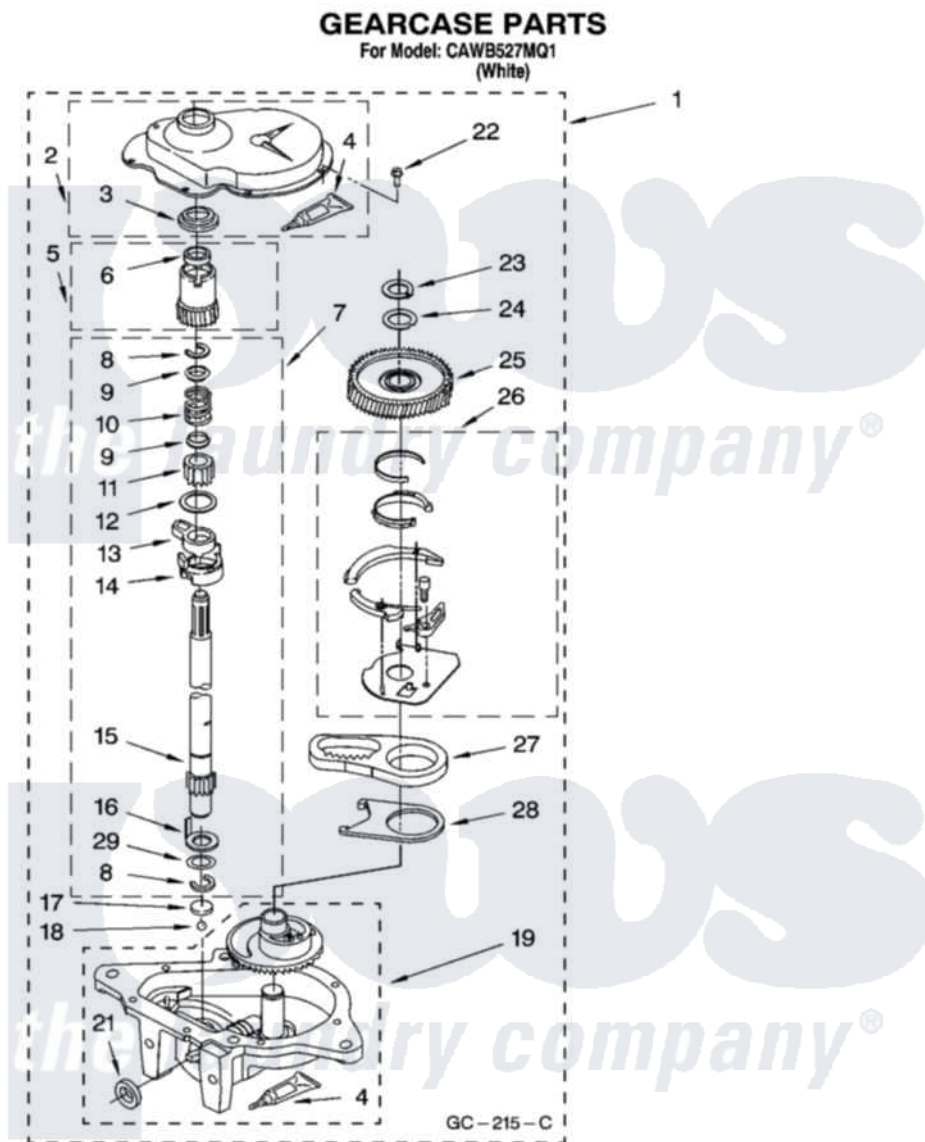

Whirlpool CAWB527MQ1 08 - GEARCASE PARTS

12

8180060

Whirlpool [Residential Whirlpool CAWB527MQ1 Washer Parts](#) Parts Diagram 08 - GEARCASE PARTS
Click on the part number to view part

Item	Original Part Number	Replaced By	Status	Part Description
1	3360630	3360629		Gearcase
2	285202			Cover, Gearcase
3	3349985			Seal, Gearcase Cover
4	285195			Sealer Sealer, Gasket
5	63320	285362		Gear and Pinion
6	356427			Seal, Spin Pinion
7	389387			Shaft, Agitator
8	90369		Not Available	Ring, Retaining (2)
9	62677			Retainer, Spring
10	62676			Spring, Agitator
11	63273	285509		Shaft, Agitator
12	62619			Washer, Agitator Gear
13	62580	285206		Cam-Agitator
14	62581	285206		Cam-Agitator
15	285509			Shaft, Agitator
16	62618			Washer, Cam Thrust

17	16018	285205	Bearing
18	85529	285205	Bearing
19	389230	285515	Gearcase
21	285352		Seal Kit, Thrust Plug
22	3351614		Screw, Gearcase Cover Mounting
23	3362552	285765	Ring-Retr
24	285735	285766	Washer Kit, Thrust
25	62570	285362	Gear and Pinon
26	388253	999516	Shelf-Glas
27	3349296	8546456	Rack, Connecting
28	62621		Actuator, Shift
29	388815		Washer, Intermediate 1 3976263 Miscellaneous Parts Bag 2 3976300 Washer, Inlet Hose 3 3366913 Clamp, Hose