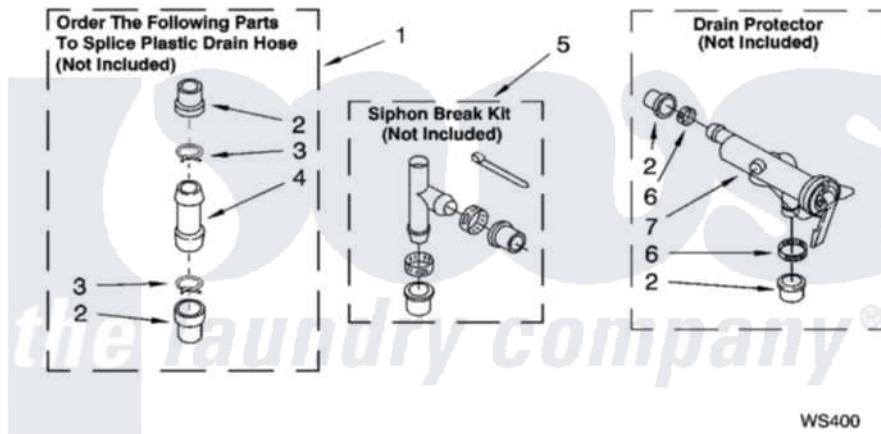

WATER SYSTEM PARTS

For Model: CAWB527MQ1
(White)

WS400

8180060

13

Whirlpool [Residential Whirlpool CAWB527MQ1 Washer Parts](#) Parts Diagram 09 - WATER SYSTEM PARTS
Click on the part number to view part

Item	Original Part Number	Replaced By	Status	Part Description
1	285442			Water System Parts
2	285321			Water System Parts
3	370447	285655		Clamp, Hose
4	16272			Connector, Straight
5	285320			Water System Parts
6	65349	285655		Clamp, Hose
7	367031			Water System Parts