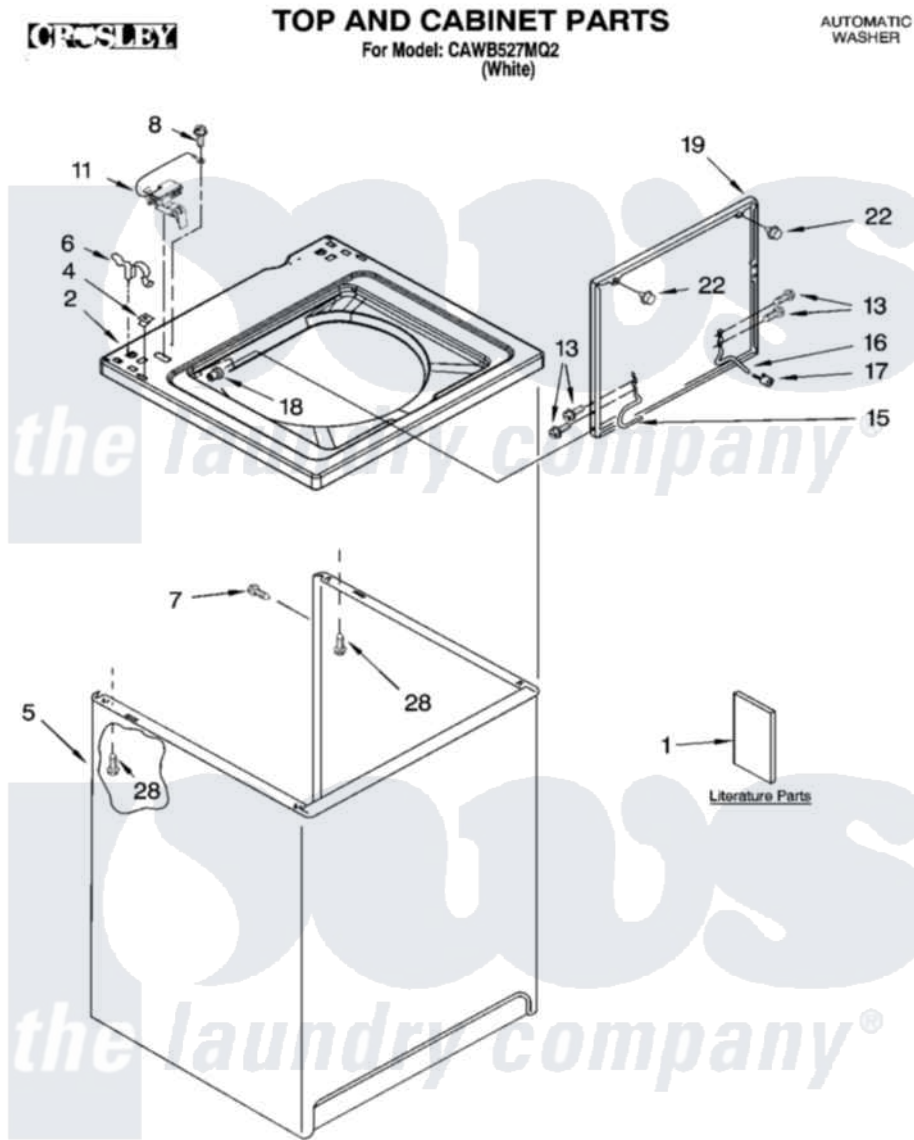

Whirlpool CAWB527MQ2 01 - TOP AND CABINET PARTS

1-05 Litho in U.S.A. (drd)

1

Part No. 8180586

Whirlpool Residential Whirlpool CAWB527MQ2 Washer Parts Parts Diagram 01 - TOP AND CABINET PARTS
 Click on the part number to view part

Item	Original Part Number	Replaced By	Status	Part Description
1	3957165		Not Available	Installation Instructions
"	3955915		Not Available	Feature Sheet
"	3955874		Not Available	Use & Care Guide
"	3957343		Not Available	Energy Guide
"	8542381		Not Available	Wiring Diagram
2	8541621			Top
4	357213			Nut, Push-In
5	63128			Cabinet
6	62780			Clip, Top And Cabinet And Rear Panel
7	3357011	308685		Side Trim)
8	3351614			Screw, Gearcase Cover Mounting
11	8318084			Switch, Lid
13	3351355	W10119828		Screw, Lid Hinge Mounting
15	8318088			Hinge, Lid
16	54583			Hinge, Lid

17	19119		Bumper, Lid Hinge
18	21258		Bearing, Lid Hinge
19	8542383	W10193857	Lid
22	9724509		Bumper, Lid
28	3390631		Screw, 10-16 X 3/8