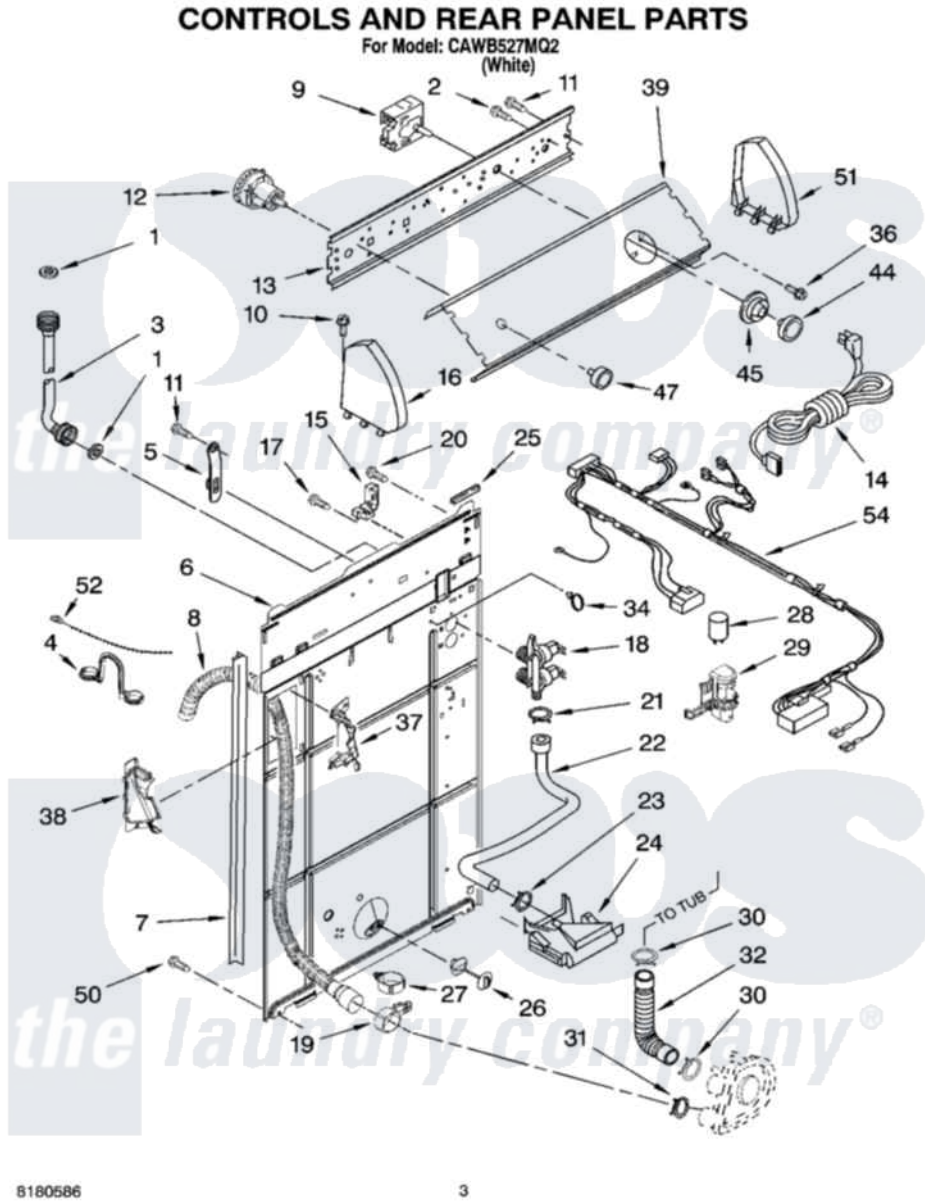

Whirlpool CAWB527MQ2 02 - CONTROL AND REAR PANEL PARTS

8180586

3

Whirlpool Residential Whirlpool CAWB527MQ2 Washer Parts Parts Diagram 02 - CONTROL AND REAR PANEL PARTS
Click on the part number to view part

Item	Original Part Number	Replaced By	Status	Part Description
1	3976300	16123		Washer Inlet-Hose Miscellaneous Parts Must be Ordered Separately.
2	3400073			Screw, Ground
3	8571377	89503		Hose-Inlet
"	8571378	89503		Hose-Inlet
4	8541672	8577378		U-Bend, Drain Hose
5	8318255	8568314		Strap, Console
6	8541686			Panel, Rear
7	62747			Pad, Rear Panel
8	8559373	W10096921		Drain Hose Assembly
9	3954563			Timer, Control
10	388326			Screw, 8-18 X 1.25
11	90767			Screw, 8A X 3/8 HeX Washer Head Tapping
12	3366848	W10339229		Switch-WL
13	3948814			Bracket, Control

14	661661	285800	Cord-Power
15	3952821	285777	Relief-Str
16	8274437	279960	Endcap
17	9740848		Screw, Mixing Valve Mounting
18	3955673	285805	Valve-Inlet
19	8541668		Clamp, Hose
20	3351614		Screw, Gearcase Cover Mounting
21	301958	596669	Clamp, Manifold
22	8541607	3357328	Hose, Vacuum Break
23	370450	596669	Clamp, Manifold
24	3347034		Break, Vacuum
25	303294	3367669	Protector, Edge
26	8519200		Support, Rear Panel
27	8541667		Clamp, Hose
28	661606	8572717	Capacitor, Motor Start
29	8318046		Clip, Capacitor
30	3363366	616099	Clamp
31	8317496	285655	Clamp, Hose
32	3951449	285871	Hose
34	8559320		Restraint, Hose
36	3400818		Screw, Timer Mounting
37	8541669		Bucket, Drain Hose
"	BLANK	Not Available	(Left Half)
38	8541658		Bucket, Drain Hose
"	BLANK	Not Available	(Right Half)
39	3956222		Panel, Console
44	3951026	3957821	Knob, Timer
45	3950762	3957841	Dial, Timer
47	3950759	3957796	Knob, Control
50	62863	3390631	Screw, 10-16 X 3/8
51	8274434	279960	Endcap
52	3347868	W10339879	Tie, Cable
54	3956499		Harness, Wiring