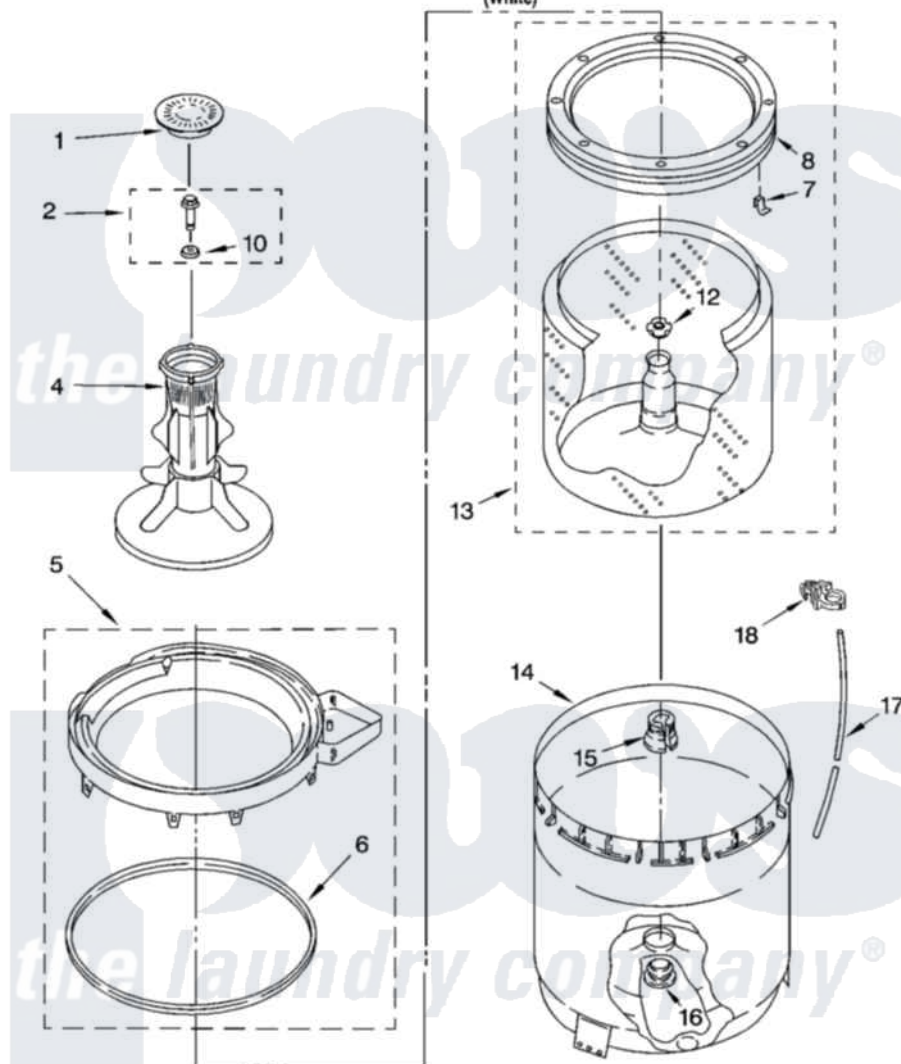

# Whirlpool CAWB527MQ2 03 - AGITATOR, BASKET AND TUB PARTS

## AGITATOR, BASKET AND TUB PARTS

For Model: CAWB527MQ2  
(White)

8180586

5

Whirlpool Residential Whirlpool CAWB527MQ2 Washer Parts Parts Diagram 03 - AGITATOR, BASKET AND TUB PARTS

[Click on the part number to view part](#)

Item	Original Part Number	Replaced By	Status	Part Description
1	<a href="#">3352483</a>			Cap, Agitator
2	<a href="#">358237</a>			Screw And Washer
4	<a href="#">63377</a>			Agitator
5	<a href="#">3360611</a>			Tub Ring And Gasket Assembly
6	<a href="#">3359586</a>			Gasket, Tub Ring
7	<a href="#">8519815</a>			Clip, Balance Ring
8	<a href="#">3956205</a>			Balance Ring
10	<a href="#">3949550</a>			Washer
12	<a href="#">21366</a>			Nut, Spanner
13	3956206	<a href="#">3956207</a>		Basket And Balance Ring
14	<a href="#">63125</a>			Tub
15	<a href="#">389140</a>			Tub Block, Basket Drive
16	<a href="#">383727</a>			Gasket, Centerpod
17	3363657	<a href="#">353244</a>		Hose, Pressure Switch
18	<a href="#">2219077</a>			Clip, Pressure Switch Hose