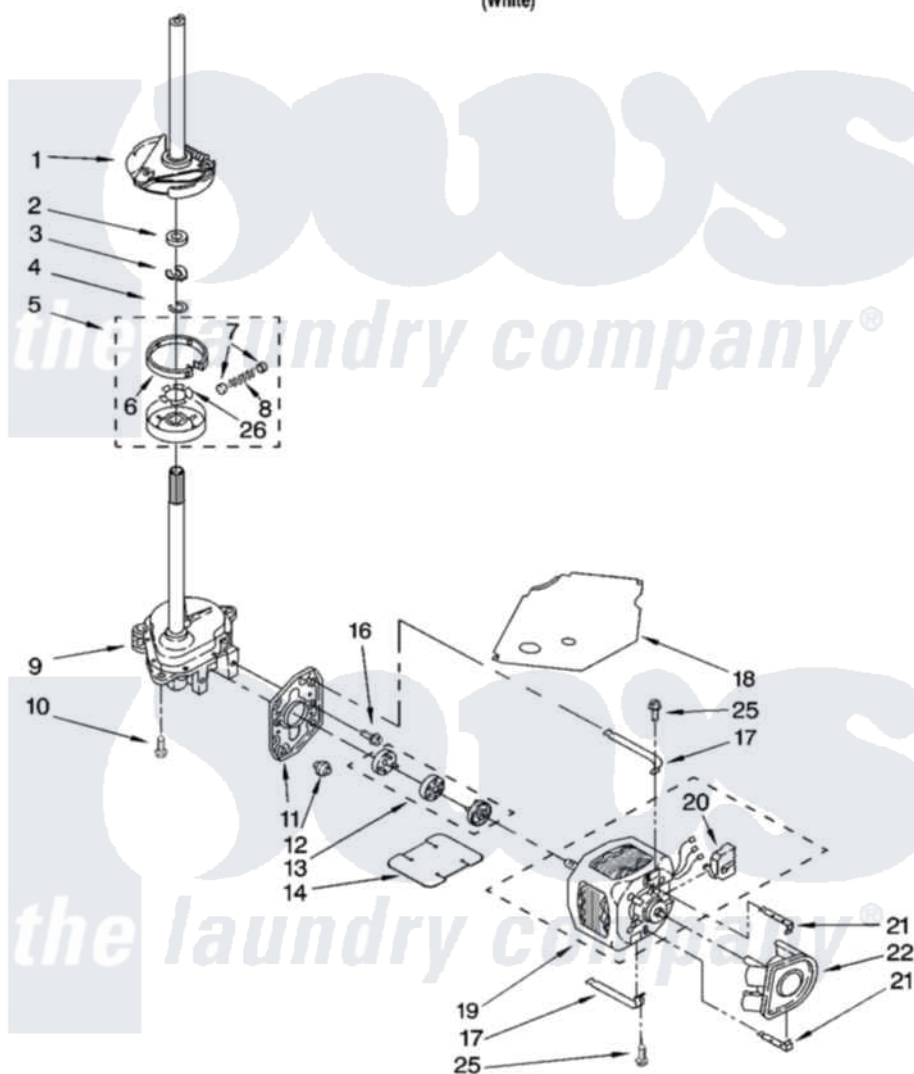

Whirlpool CAWB527MQ2 04 - BRAKE, CLUTCH, GEARCASE, MOTOR AND PUMP PARTS

BRAKE, CLUTCH, GEARCASE, MOTOR AND PUMP PARTS

For Model: CAWB527MQ2
(White)

8180586

7

Whirlpool [Residential Whirlpool CAWB527MQ2 Washer Parts](#) Parts Diagram 04 - BRAKE, CLUTCH, GEARCASE, MOTOR AND PUMP PARTS
Click on the part number to view part

Item	Original Part Number	Replaced By	Status	Part Description
1	388951	285792		Basketdrive
2	63292			Washer, Spin Tube Thrust
3	62697	W10080230		Ring, Spin Tube Support
4	63283	285353		Ring
5	3951311	285785		Clutch
6	3951308	285790		Lining
7	62646			Cap, Clutch Spring
8	3946792			Spring And Damper Assembly
9	3360630	3360629		Gearcase
10	3357334	3400516		Screw Anti-Rattle
11	62611			Plate, Motor Mount To Gearcase
12	62691			Grommet, Motor
13	285753	285753A		Coupling
14	3946532			Shield, Motor

16	3400516		Screw Anti-Rattle
17	3349637	W10086010	Retainer, Motor
18	3362089		Shield, Tub To Motor
19	8528158	661600	Motor, Main Drive
20	3952056		Switch, Main Drive Motor
21	8546127		Retainer, Pump
22	3363394		Pump
25	3387485	273556	Screw, 10-16 X 5/8
26	3355454		Clip, Main Drive