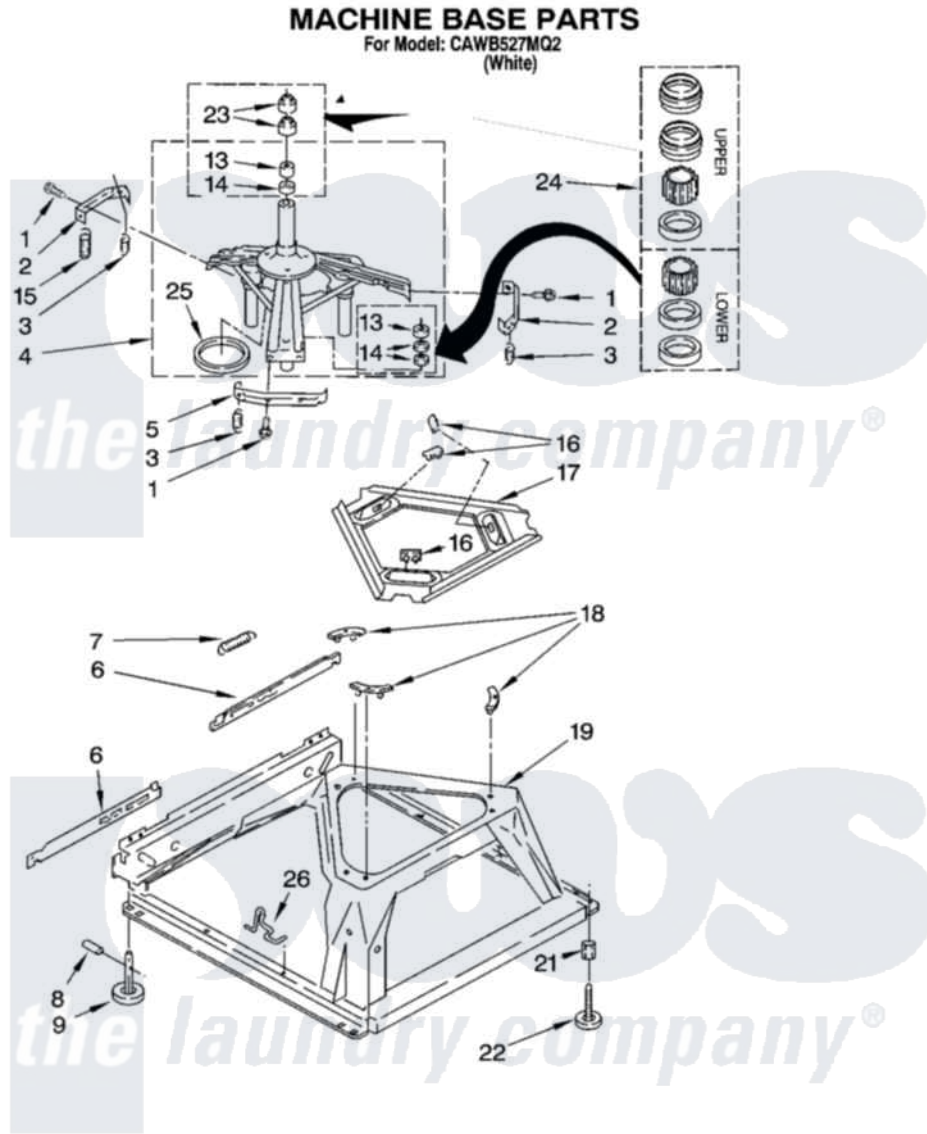

Whirlpool CAWB527MQ2 05 - MACHINE BASE PARTS

8

8180586

Whirlpool Residential Whirlpool CAWB527MQ2 Washer Parts Parts Diagram 05 - MACHINE BASE PARTS
[Click on the part number to view part](#)

Item	Original Part Number	Replaced By	Status	Part Description
1	3400076			Screw, Bracket Mounting
2	64067			Bracket, Spring Outer
3	63907			Spring, Suspension
4	3362087	280184		Support
5	64065			Bracket, Spring Outer
6	63138			Link, Leveling Mechanism
7	62597	8316845		Spring
8	62837			Pin, Knurled
9	62596	285244		Feet-Leveling
13	3347047	8546455		Bearing, Centerpost
14	357409	359449		Seal, Agitator Shaft
15	8534035	285901		Spring
16	62568	285219		Pad
17	3946509			Plate, Suspension
18	3363660	285744		Pad
19	3349337	285459		Base

21	3359452		Nut, Lock
22	389102	W10001130	Foot, Leveling
23	356934	8577376	Seal, Centerpost
24	285203		Centerpost Bearing Kit
25	63134		Ring, Sound Deadening
26	63806	W10145155	Retainer, Suspension Spring