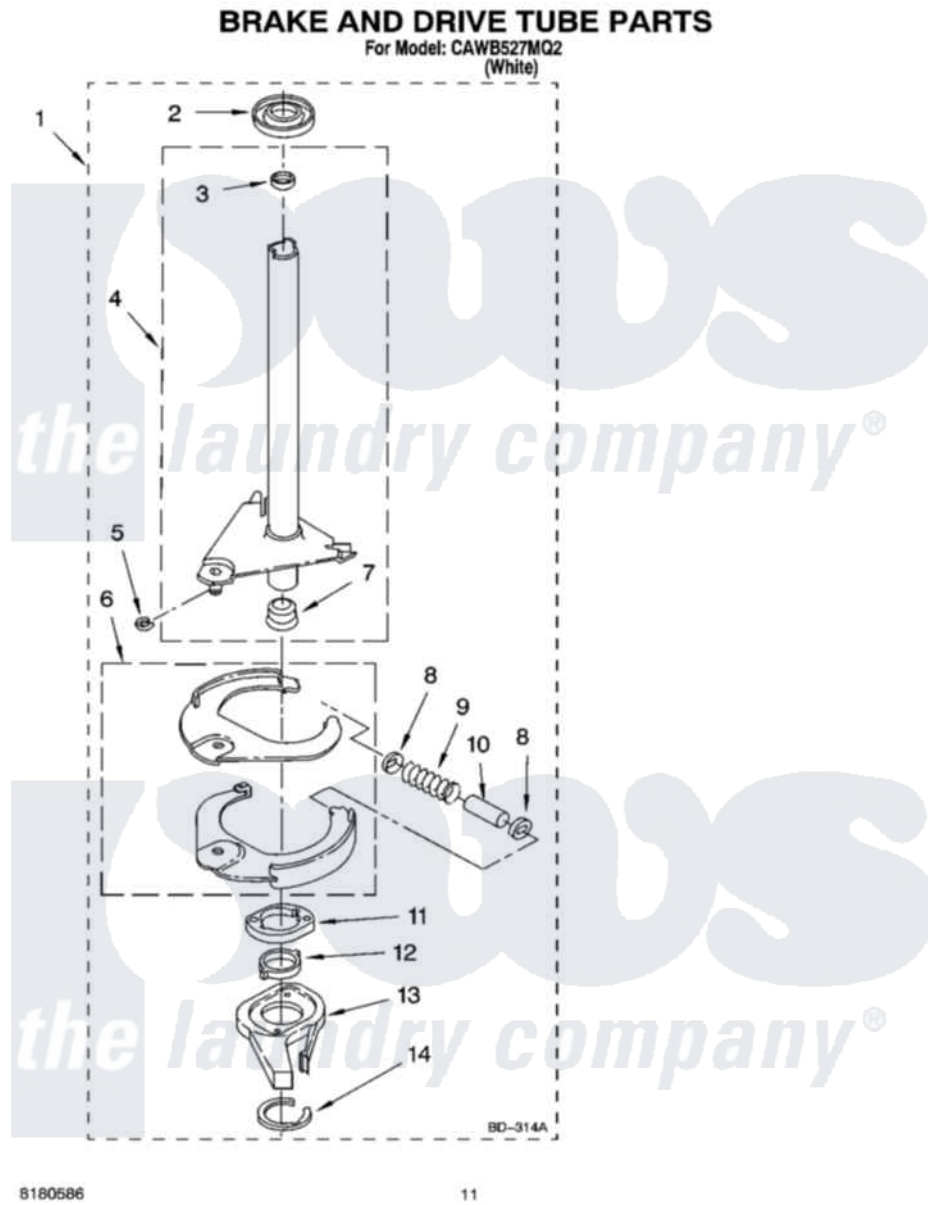

Whirlpool CAWB527MQ2 07 - BRAKE AND DRIVE TUBE PARTS

8180586

11

Whirlpool [Residential Whirlpool CAWB527MQ2 Washer Parts](#) Parts Diagram 07 - BRAKE AND DRIVE TUBE PARTS
Click on the part number to view part

Item	Original Part Number	Replaced By	Status	Part Description
1	388951	285792		Basketdrive
2	62658			Ring, Thrust
3	356427			Seal, Spin Pinion
4	64027	64208		Tube-Spin
5	64035	W10083190		Ring, Retaining
6	64232	285438		Shoe-Brake
7	62703	8546462		"T" Bearing, Spin Tube
8	3353956	285658		Sleeve
9	62647		Not Available	Spring, Brake
10	3355360	285658		Sleeve
11	661516	8546461		Cam, Brake Release
12	63022			Sleeve, Cam
13	64194	285790		Lining
14	90368	W10083200		Ring, Retaining
"	N/A		Not Available	FOLLOWING PARTS NOT ILLUSTRATED
"	285208			Lubricant