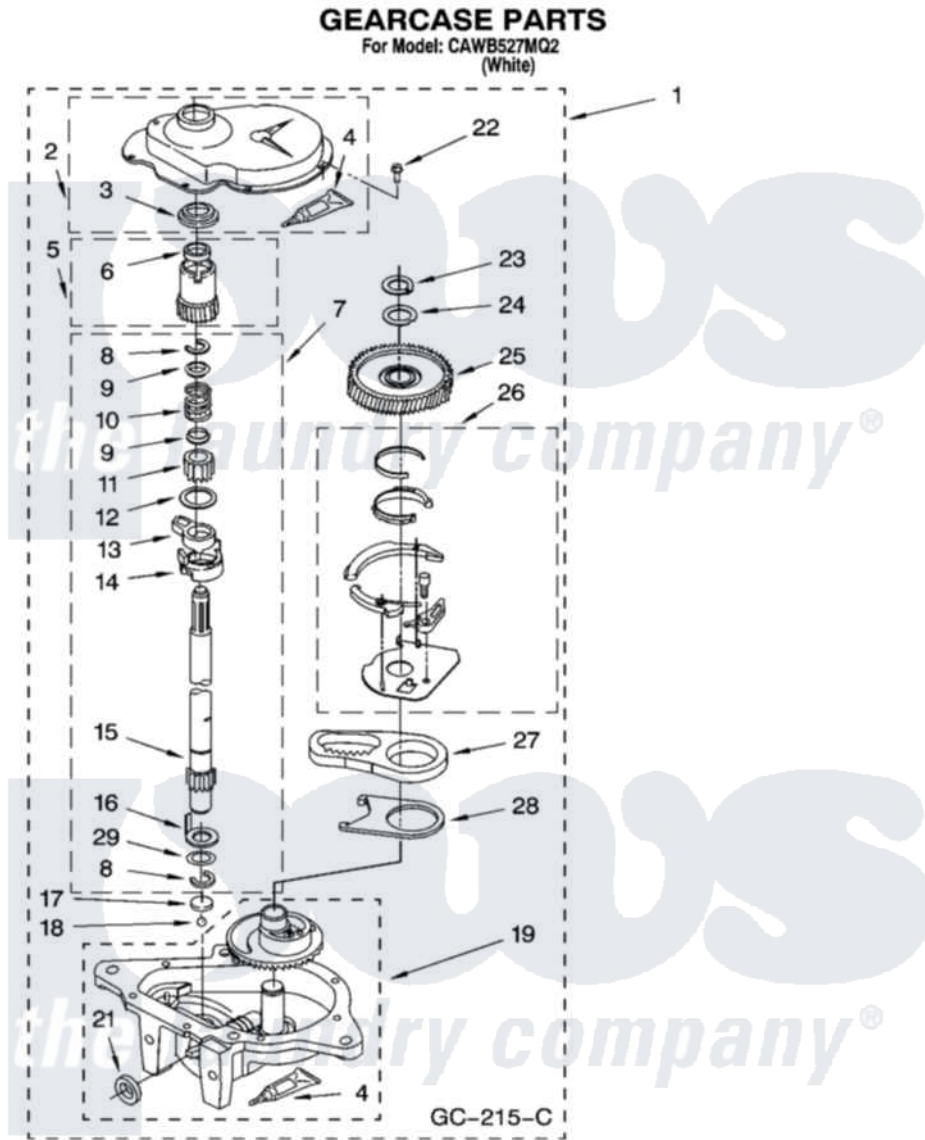

Whirlpool CAWB527MQ2 08 - GEARCASE PARTS

12

8180586

Whirlpool [Residential Whirlpool CAWB527MQ2 Washer Parts](#) Parts Diagram 08 - GEARCASE PARTS
Click on the part number to view part

Item	Original Part Number	Replaced By	Status	Part Description
1	3360630	3360629		Gearcase
2	285202			Cover, Gearcase
3	3349985			Seal, Gearcase Cover
4	285195			Sealer Sealer, Gasket
5	63320	285362		Gear and Pinion
6	356427			Seal, Spin Pinion
7	389387			Shaft, Agitator
8	90369		Not Available	Ring, Retaining (2)
9	62677			Retainer, Spring
10	62676			Spring, Agitator
11	63273	285509		Shaft, Agitator
12	62619			Washer, Agitator Gear
13	62580	285206		Cam-Agitator
14	62581	285206		Cam-Agitator
15	285509			Shaft, Agitator
16	62618			Washer, Cam Thrust

17	16018	285205	Bearing
18	85529	285205	Bearing
19	389230	285515	Gearcase
21	285352		Seal Kit, Thrust Plug
22	3351614		Screw, Gearcase Cover Mounting
23	3362552	285765	Ring-Retr
24	285735	285766	Washer Kit, Thrust
25	62570	285362	Gear and Pinon
26	388253	999516	Shelf-Glas
27	3349296	8546456	Rack, Connecting
28	62621		Actuator, Shift
29	388815		Washer, Intermediate 1 3976263 Miscellaneous Parts Bag 2 3976300 Washer, Inlet Hose 3 3366913 Clamp, Hose