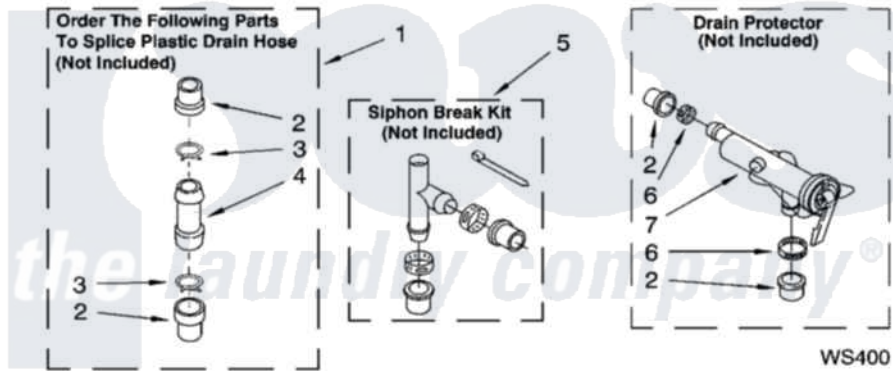

Whirlpool CAWB527MQ2 09 - WATER SYSTEM PARTS, MISCELLANEOUS PARTS, OPTIONAL PARTS (NOT INCLUDED)

WATER SYSTEM PARTS

For Model: CAWB527MQ2
(White)

8180586

13

Whirlpool [Residential Whirlpool CAWB527MQ2 Washer Parts](#) Parts Diagram 09 - WATER SYSTEM PARTS, MISCELLANEOUS PARTS, OPTIONAL PARTS (NOT INCLUDED)

[Click on the part number to view part](#)

Item	Original Part Number	Replaced By	Status	Part Description
1	285442			Water System Parts
2	285321			Water System Parts
3	370447	285655		Clamp, Hose
4	16272			Connector, Straight
5	285320			Water System Parts
6	65349	285655		Clamp, Hose
7	367031			Water System Parts
1	3957361			Miscellaneous Parts Bag
2	3976300	16123		Washer Inlet-Hose Miscellaneous Parts Must be Ordered Separately.
3	3359452			Nut, Lock
4	389102	W10001130		Foot, Leveling
	72017			Paint, Touch-Up
"	350938			Paint, Pressurized Spray B