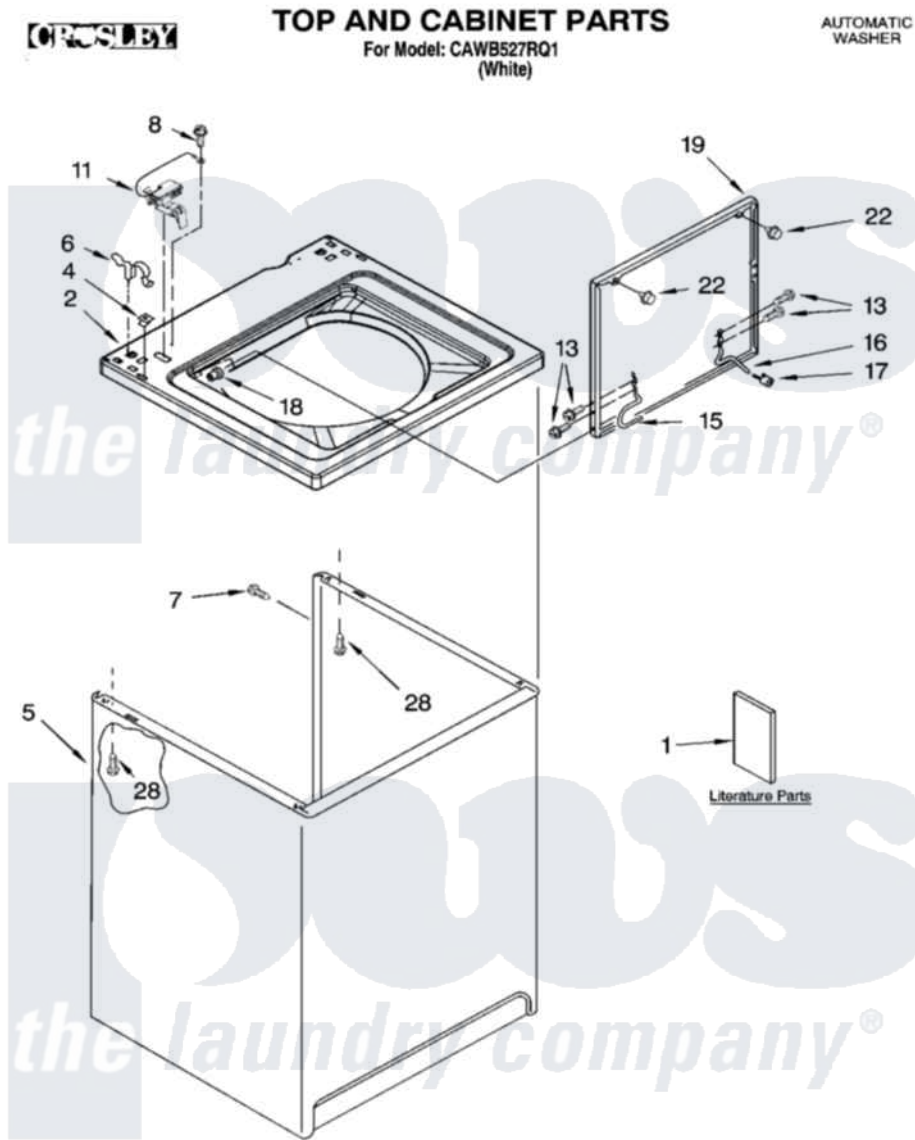

# Whirlpool CAWB527RQ1 01 - TOP AND CABINET PARTS

11-05 Litho in U.S.A. (drd)

1

Part No. 8180741

Whirlpool Residential Whirlpool CAWB527RQ1 Washer Parts Parts Diagram 01 - TOP AND CABINET PARTS  
 Click on the part number to view part