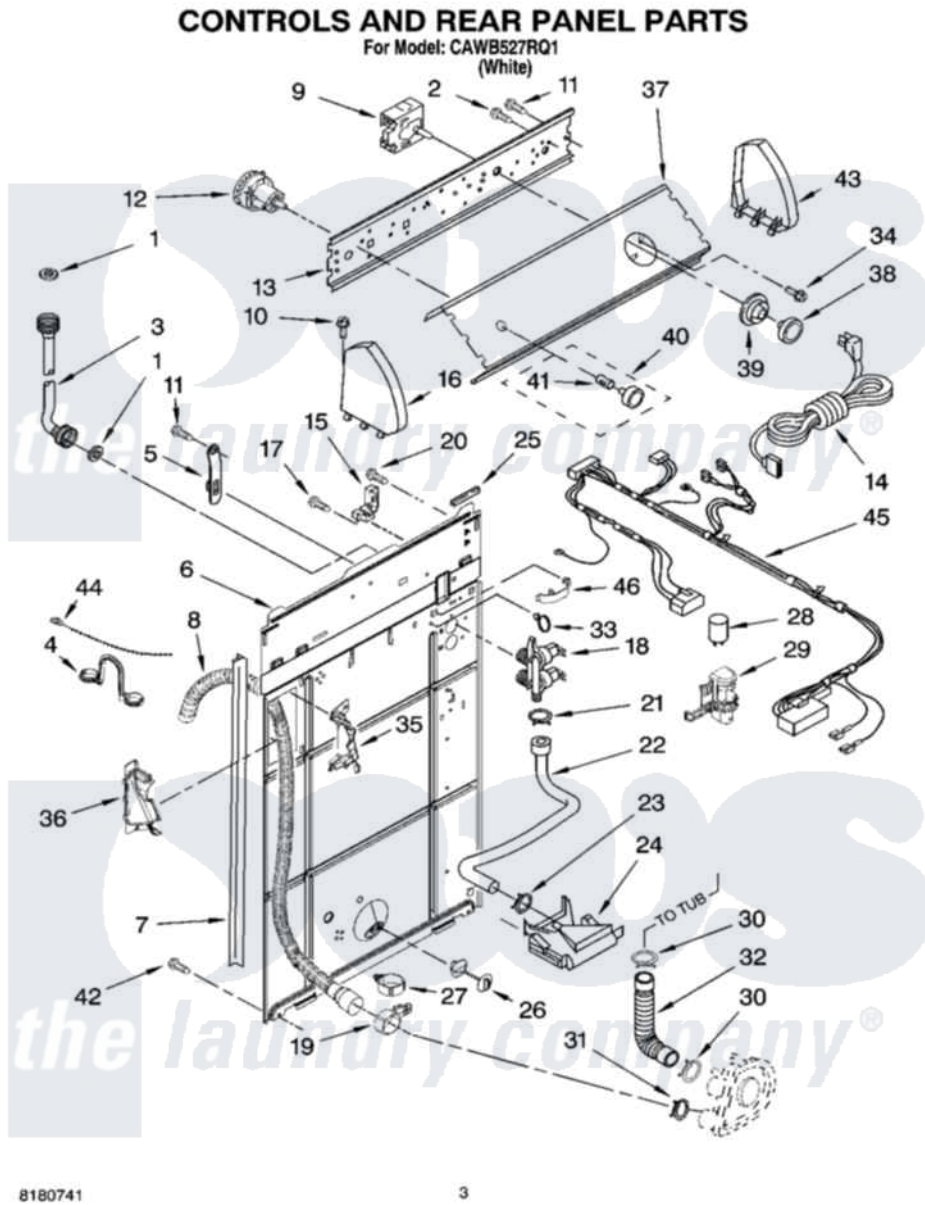

Whirlpool CAWB527RQ1 02 - CONTROLS AND REAR PANEL PARTS

8180741

3

Whirlpool Residential Whirlpool CAWB527RQ1 Washer Parts Parts Diagram 02 - CONTROLS AND REAR PANEL PARTS

[Click on the part number to view part](#)

Item	Original Part Number	Replaced By	Status	Part Description
1	3976300	16123		Washer Inlet-Hose Miscellaneous Parts Must be Ordered Separately.
2	3400073			Screw, Ground
3	8571377	89503		Hose-Inlet
"	8571378	89503		Hose-Inlet
4	8541672	8577378		U-Bend, Drain Hose
5	8568314			Strap, Console
6	8541686			Panel, Rear
7	62747			Pad, Rear Panel
8	8559373	W10096921		Drain Hose Assembly
9	3954563			Timer, Control
10	388326			Screw, 8-18 X 1.25
11	90767			Screw, 8A X 3/8 HeX Washer Head Tapping
12	3366848	W10339229		Switch-WL
13	3948814			Bracket, Control

14	661661	285800	Cord-Power
15	8559349	285777	Relief-Str
16	8271365	279962	Endcap
17	9740848		Screw, Mixing Valve Mounting
18	3955673	285805	Valve-Inlet
19	8541668		Clamp, Hose
20	3351614		Screw, Gearcase Cover Mounting
21	301958	596669	Clamp, Manifold
22	8541607	3357328	Hose, Vacuum Break
23	370450	596669	Clamp, Manifold
24	3347034		Break, Vacuum
25	303294	3367669	Protector, Edge
26	8519200		Support, Rear Panel
27	8541667		Clamp, Hose
28	8572717		Capacitor, Motor Start
29	8318046		Clip, Capacitor
30	3363366	616099	Clamp
31	8317496	285655	Clamp, Hose
32	3951449	285871	Hose
33	8559320		Restraint, Hose
34	3400818		Screw, Timer Mounting
35	8541669		Bucket, Drain Hose
"	BLANK	Not Available	(Left Half)
36	8541658		Bucket, Drain Hose
"	BLANK	Not Available	(Right Half)
37	3955852		Panel, Console
38	3956906		Knob, Timer
39	3957381		Dial, Timer
40	8557460		Knob, Control
41	8536939		Clip, Knob
42	62863	3390631	Screw, 10-16 X 3/8
43	8271359	279962	Endcap
44	3347868	W10339879	Tie, Cable
45	3956499		Harness, Wiring
46	3349557		Retainer, Harness
"	N/A	Not Available	FOLLOWING PARTS NOT ILLUSTRATED
"	3957361		Miscellaneous Parts Bag