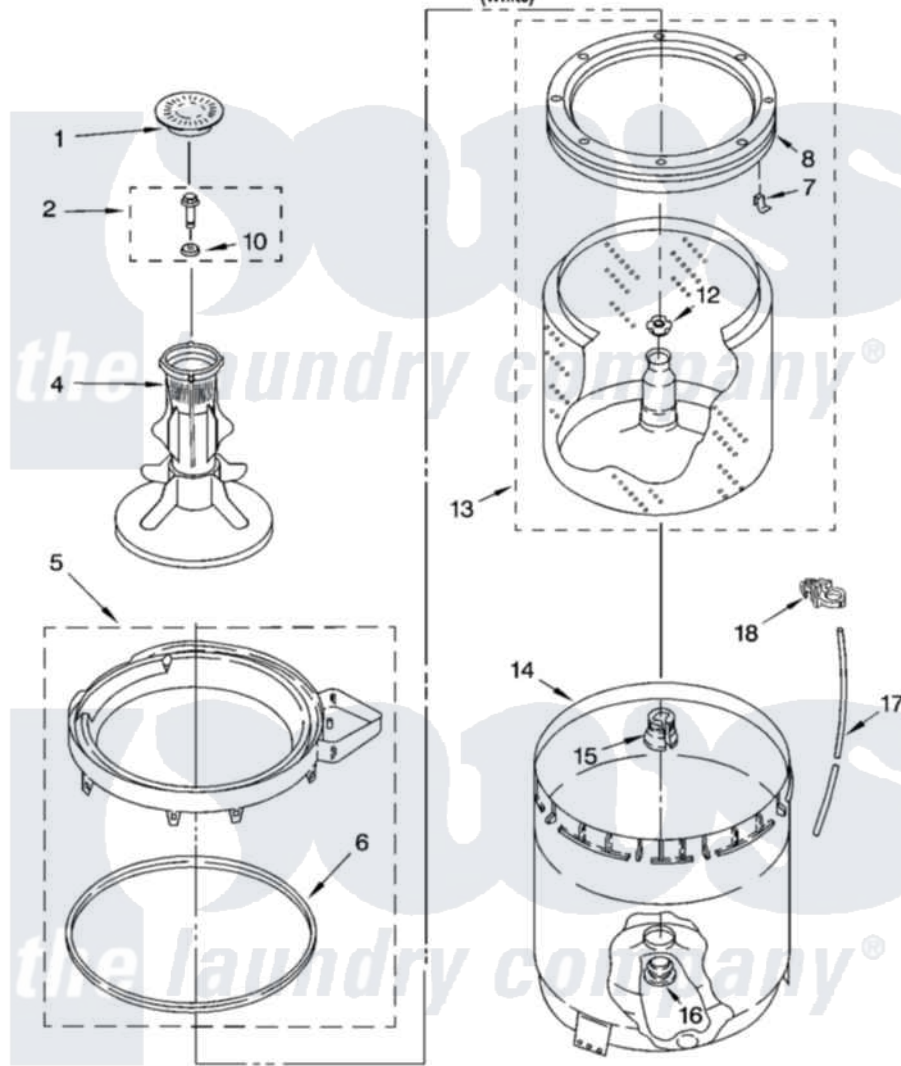

Whirlpool CAWB527RQ1 03 - AGITATOR, BASKET AND TUB PARTS

AGITATOR, BASKET AND TUB PARTS

For Model: CAWB527RQ1
(White)

8180741

5

Whirlpool Residential Whirlpool CAWB527RQ1 Washer Parts Parts Diagram 03 - AGITATOR, BASKET AND TUB PARTS

[Click on the part number to view part](#)

Item	Original Part Number	Replaced By	Status	Part Description
1	3352483			Cap, Agitator
2	358237			Screw And Washer
4	63377			Agitator
5	3360611			Tub Ring And Gasket Assembly
6	3359586			Gasket, Tub Ring
7	8519815			Clip, Balance Ring
8	3956205			Balance Ring
10	3949550			Washer
12	21366			Nut, Spanner
13	3956206	3956207		Basket And Balance Ring
14	63125			Tub
15	389140			Tub Block, Basket Drive
16	383727			Gasket, Centerpod
17	3363657	353244		Hose, Pressure Switch
18	2219077			Clip, Pressure Switch Hose