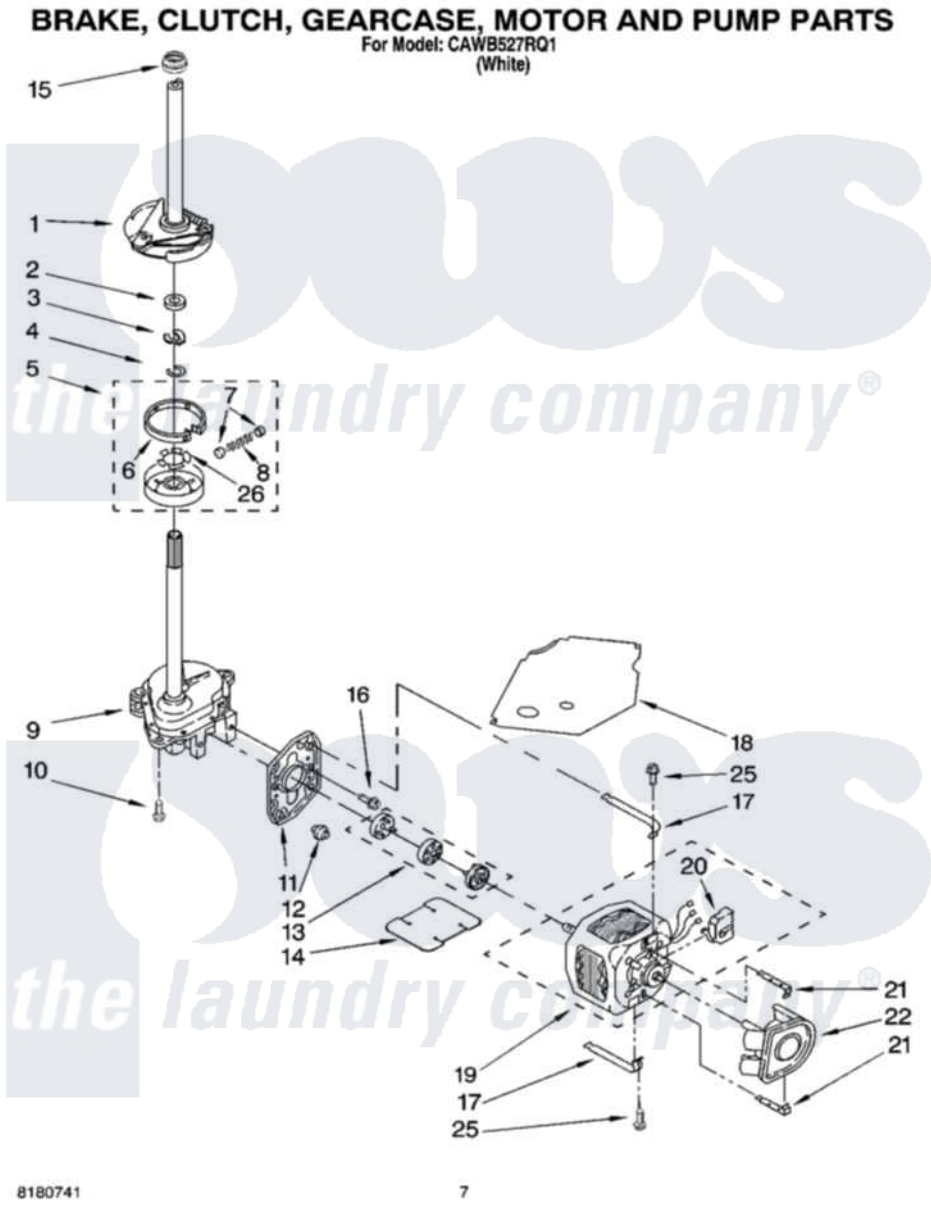

Whirlpool CAWB527RQ1 04 - BRAKE, CLUTCH, GEARCASE, MOTOR AND PUMP PARTS

Whirlpool [Residential Whirlpool CAWB527RQ1 Washer Parts](#) Parts Diagram 04 - BRAKE, CLUTCH, GEARCASE, MOTOR AND PUMP PARTS
Click on the part number to view part

Item	Original Part Number	Replaced By	Status	Part Description
1	388951	285792		Basketdrive
2	63292			Washer, Spin Tube Thrust
3	62697	W10080230		Ring, Spin Tube Support
4	63283	285353		Ring
5	3951311	285785		Clutch
6	3951308	285790		Lining
7	62646			Cap, Clutch Spring
8	3946792			Spring And Damper Assembly
9	3360630	3360629		Gearcase
10	3357334	3400516		Screw Anti-Rattle
11	62611			Plate, Motor Mount To Gearcase
12	62691			Grommet, Motor
13	285753	285753A		Coupling
14	3946532			Shield, Motor

15	8577374		Seal, Centerpost
16	3400516		Screw Anti-Rattle
17	3349637	W10086010	Retainer, Motor
18	3362089		Shield, Tub To Motor
19	8528158	661600	Motor, Main Drive
20	3952056		Switch, Main Drive Motor
21	8546127		Retainer, Pump
22	3363394		Pump
25	3387485	273556	Screw, 10-16 X 5/8
26	3355454		Clip, Main Drive