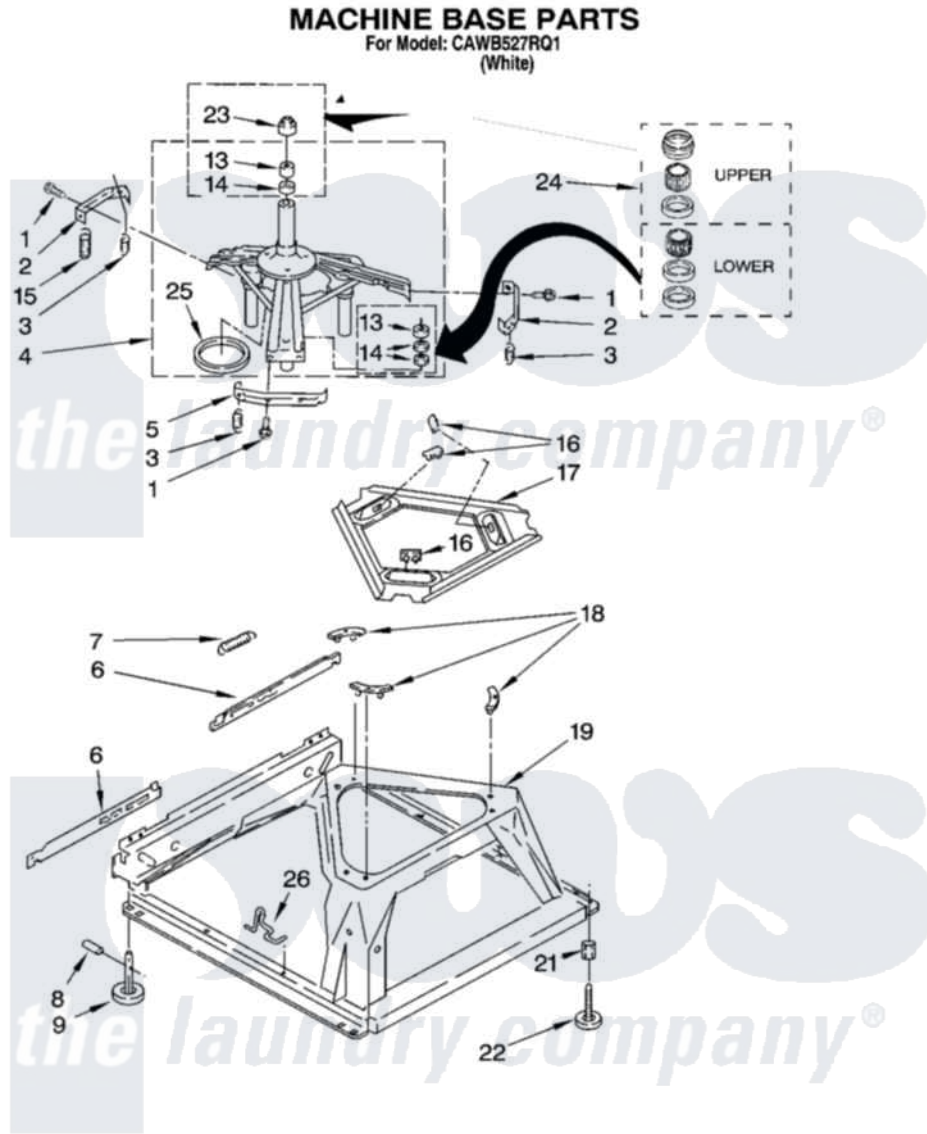

Whirlpool CAWB527RQ1 05 - MACHINE BASE PARTS

8

8180741

Whirlpool [Residential Whirlpool CAWB527RQ1 Washer Parts](#) Parts Diagram 05 - MACHINE BASE PARTS
Click on the part number to view part

| Item | Original Part Number | Replaced By | Status | Part Description |
|------|-------------------------|-------------------------|--------|--------------------------|
| 1 | 3400076 | | | Screw, Bracket Mounting |
| 2 | 64067 | | | Bracket, Spring Outer |
| 3 | 63907 | | | Spring, Suspension |
| 4 | 8575214 | 280184 | | Support |
| 5 | 64065 | | | Bracket, Spring Outer |
| 6 | 63138 | | | Link, Leveling Mechanism |
| 7 | 62597 | 8316845 | | Spring |
| 8 | 62837 | | | Pin, Knurled |
| 9 | 62596 | 285244 | | Feet-Leveling |
| 13 | 8546455 | | | Bearing, Centerpost |
| 14 | 357409 | 359449 | | Seal, Agitator Shaft |
| 15 | 8534035 | 285901 | | Spring |
| 16 | 62568 | 285219 | | Pad |
| 17 | 3946509 | | | Plate, Suspension |
| 18 | 3363660 | 285744 | | Pad |
| 19 | 3349337 | 285459 | | Base |

| | | | |
|----|-------------------------|---------------------------|-----------------------------|
| 21 | 3359452 | | Nut, Lock |
| 22 | 389102 | W10001130 | Foot, Leveling |
| 23 | 8577376 | | Seal, Centerpost |
| 24 | 285203 | | Centerpost Bearing Kit |
| 25 | 63134 | | Ring, Sound Deadening |
| 26 | 63806 | W10145155 | Retainer, Suspension Spring |