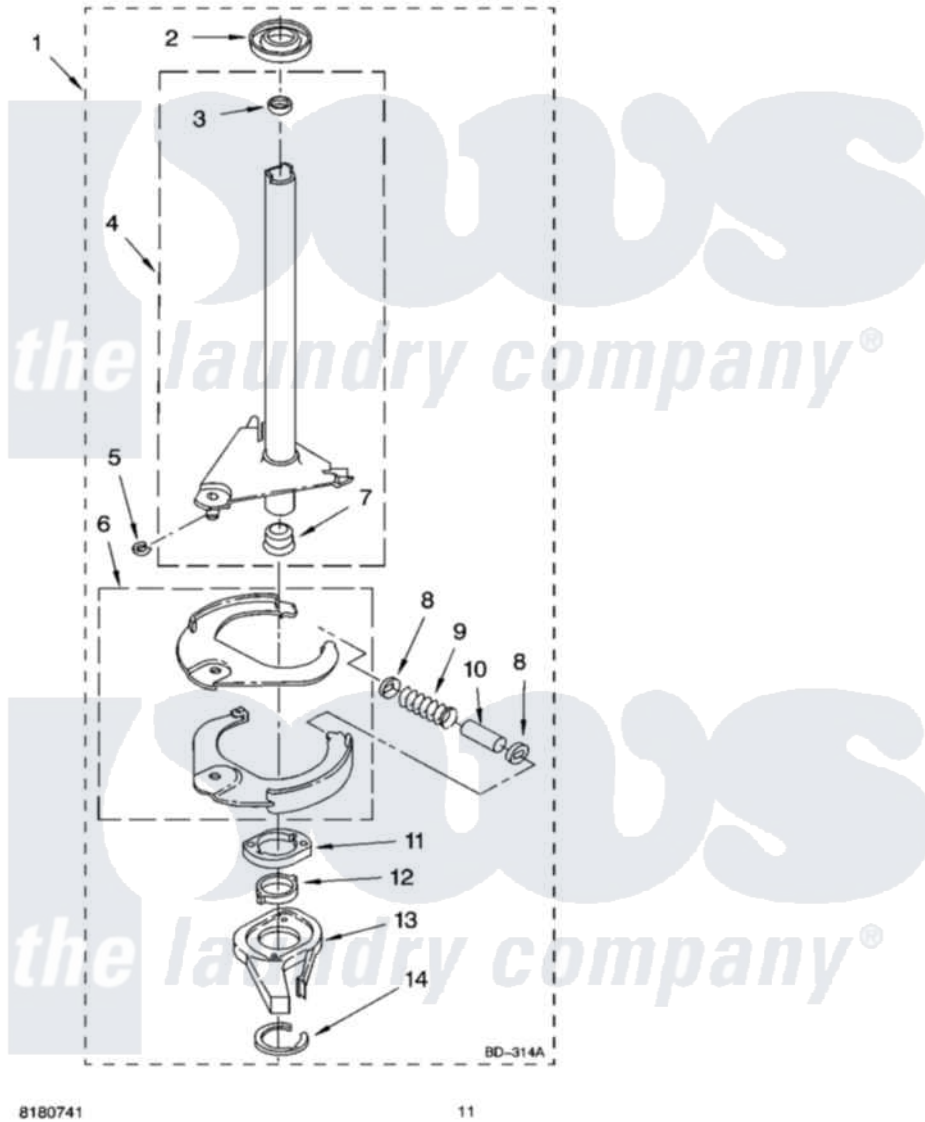

Whirlpool CAWB527RQ1 07 - BRAKE AND DRIVE TUBE PARTS

BRAKE AND DRIVE TUBE PARTS

For Model: CAWB527RQ1
(White)

8180741

11

Whirlpool Residential Whirlpool CAWB527RQ1 Washer Parts Parts Diagram 07 - BRAKE AND DRIVE TUBE PARTS

Click on the part number to view part

Item	Original Part Number	Replaced By	Status	Part Description
1	388951	285792		Basketdrive
2	62658			Ring, Thrust
3	356427			Seal, Spin Pinion
4	64027	64208		Tube-Spin
5	64035	W10083190		Ring, Retaining
6	64232	285438		Shoe-Brake
7	62703	8546462		"T" Bearing, Spin Tube
8	3353956	285658		Sleeve
9	62647		Not Available	Spring, Brake
10	3355360	285658		Sleeve
11	661516	8546461		Cam, Brake Release
12	63022			Sleeve, Cam
13	64194	285790		Lining
14	90368	W10083200		Ring, Retaining
"	N/A		Not Available	FOLLOWING PARTS NOT ILLUSTRATED
"	285208			Lubricant