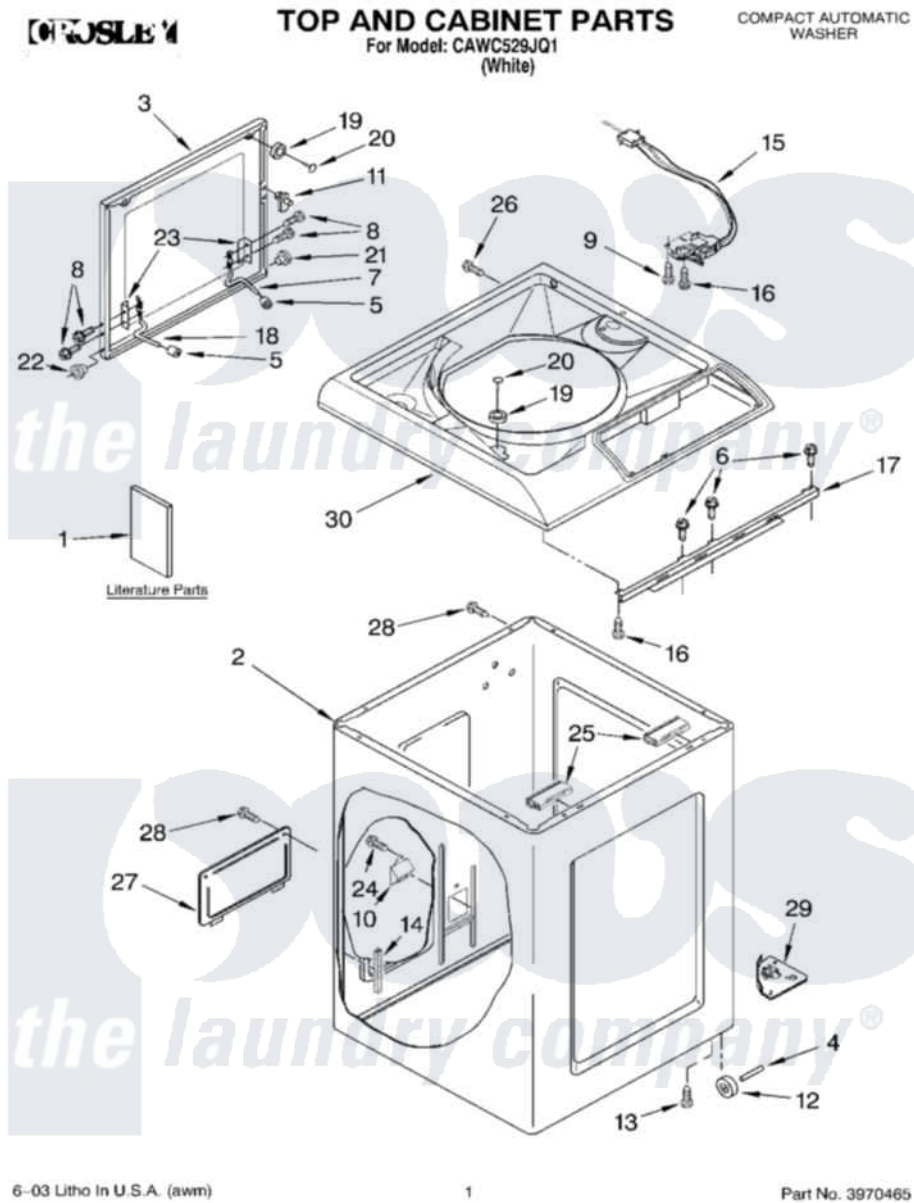

Whirlpool CAWC529JQ1 01 - TOP AND CABINET PARTS

6-03 Litho In U.S.A. (awm)

1

Part No. 3970465

Whirlpool Residential Whirlpool CAWC529JQ1 Washer Parts Parts Diagram 01 - TOP AND CABINET PARTS
 Click on the part number to view part

Item	Original Part Number	Replaced By	Status	Part Description
1	LIT3935938		Not Available	Literature Parts (Installation Instructions)
"	LIT3967364		Not Available	Literature Parts (Use & Care Guide)
"	LIT3969060		Not Available	Literature Parts (Energy Guide)
"	LIT3970088		Not Available	Literature Parts (Wiring Diagram & Tech Sheet Asm)
2	3970475	3970499		Cabinet
3	3935590			Lid
4	3935130			Pin, Wheel
5	19119			Bumper, Lid Hinge
6	3934035	3400872		Screw, 8-18 X 3/8
7	3935351			Hinge, Lid
8	3351355	W10119828		Screw, Lid Hinge Mounting
9	3935634		Not Available	Screw, Top Shield (2)
10	3428525			Cover, Pump
11	358684			Strike, Lid Switch

12	3934872		Caster
13	3934148		Screw, 10-16 X 1/2
14	3429705	3367669	Protector, Edge
15	3935737	285935	Switch-Lid
16	3935602		Screw, Switch Mtg.
17	3935198		Bracket-Cabinet To Top
18	3935352		Hinge, Lid
19	3935442	Not Available	Bumper
20	3430186	8280537	Rivet, Shield
21	3935739		Bearing, Hinge
22	3935889	Not Available	Bearing, Hinge (LH)
23	21097		Pad, Lid Hinge
24	3400038	489437	Screw, 10-16 X 1/2
25	3935201		Extrude-Top
26	3429189		Screw
27	3970473	3970500	Panel-Rear
28	3351614		Screw, Gearcase Cover Mounting
29	3935128	Not Available	Gusset (Lower (L.H.))
"	3935129	Not Available	Gusset (Lower (R.H.))
30	3968521		Top