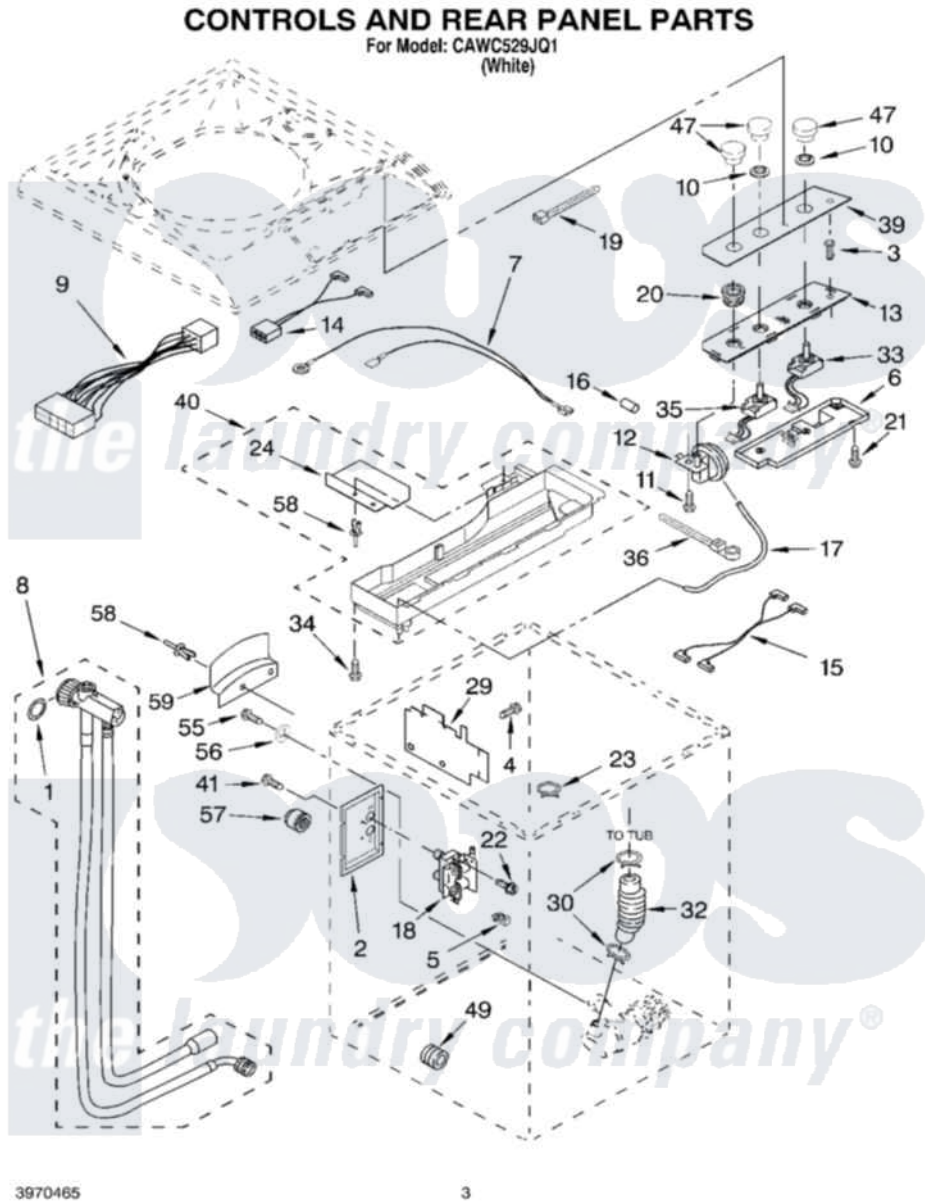

Whirlpool CAWC529JQ1 02 - CONTROLS AND REAR PANEL PARTS

Whirlpool [Residential Whirlpool CAWC529JQ1 Washer Parts](#) Parts Diagram 02 - CONTROLS AND REAR PANEL PARTS

[Click on the part number to view part](#)

Item	Original Part Number	Replaced By	Status	Part Description
1	16123			Washer Inlet-Hose Miscellaneous Parts Must be Ordered Separately.
2	3935155			Bracket-Valve
3	3935357			Extension, Start-Pause
4	3429189			Screw
5	3935875			Clip, Harness
6	3970439	3970628		Control-Elec
7	3935929			Jumper-Wire
8	3966810	3430161		Hose Coupler Assembly
9	3970202			Harness, Control Board
10	3935353			Seal
11	3935602			Screw, Switch Mtg.
12	3966789			Switch, Water Level
13	3967605		Not Available	Bracket, Control (Must Order No. 3 And No. 39.)
14	3970203			Harness, Lid Switch

15	3970204		Harness, Pressure Switch	
16	3970575	W10491983	Tip-Tines	
17	3969225		Hose, Pressure Switch	
18	3967755		Valve, Water Mixing	
19	3429563	2205813	Strap	
20	3935354		Seal, Pressure Switch	
21	3934036		Not Available	Screw, Control Board (3)
22	62863	3390631	Screw, 10-16 X 3/8	
23	661581		Clamp, Hose	
24	3935672	285945	Clip	
29	3935995		Shield, Water Valve	
30	370448	616099	Clamp	
32	3429900		Hose, Pump To Tub	
33	3966207		Not Available	Switch, Cycle Selection
34	3935634		Not Available	Screw, Top Shield (2)
35	3966208		Switch, Water Temperature	
36	3429563	2205813	Strap	
39	3935529		Panel, Console	
40	3970443	285936	Shield	
41	3934148		Screw, 10-16 X 1/2	
47	3968519	8274378	Knob, Control	
49	3428526		Not Available	Grommet, Pump (3)
55	3400038	489437	Screw, 10-16 X 1/2	
56	3970235	487944	Washer	
57	356054		Cap, Threaded	
58	3430186	8280537	Rivet, Shield	
59	356499		Bracket, Hose Storage	