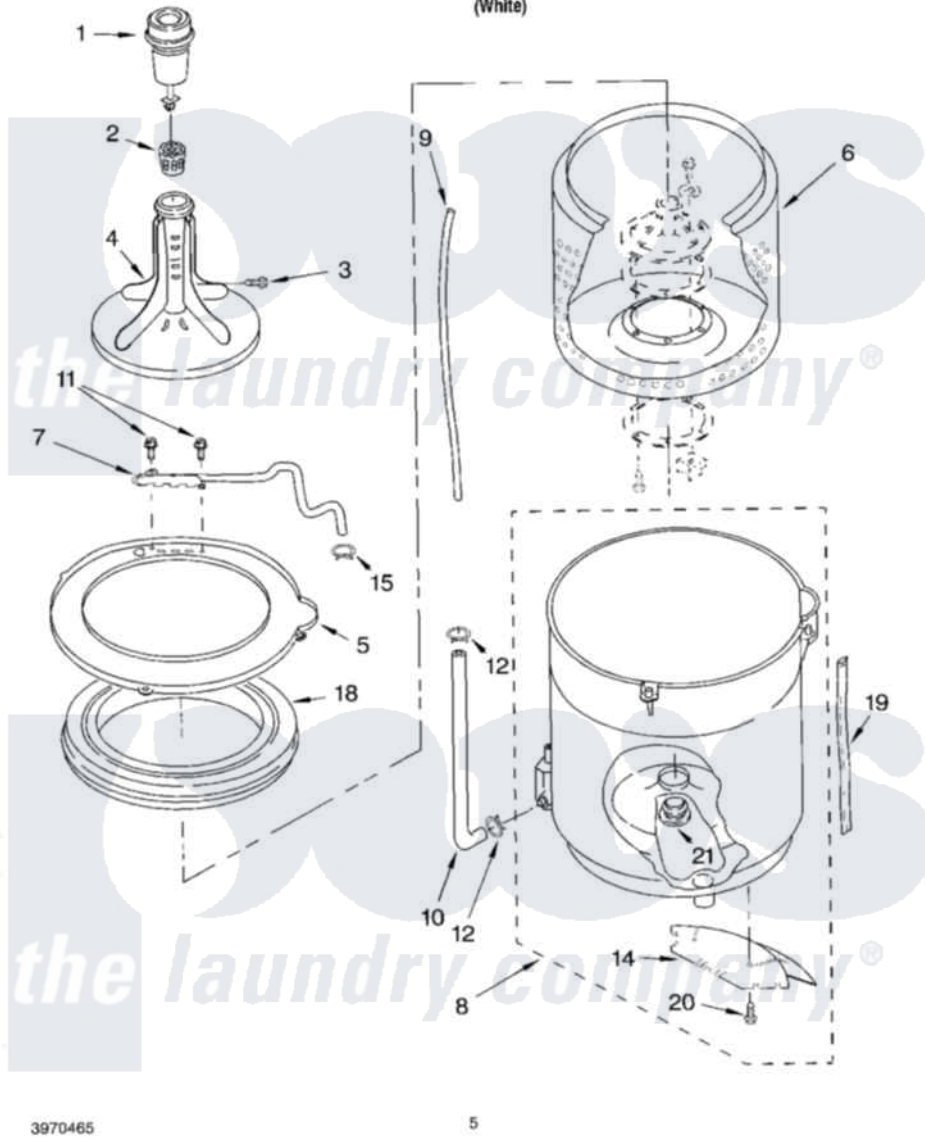

Whirlpool CAWC529JQ1 03 - AGITATOR, BASKET AND TUB PARTS

AGITATOR, BASKET AND TUB PARTS

For Model: CAWC529JQ1
(White)

3970465

5

Whirlpool [Residential Whirlpool CAWC529JQ1 Washer Parts](#) Parts Diagram 03 - AGITATOR, BASKET AND TUB PARTS

[Click on the part number to view part](#)

Item	Original Part Number	Replaced By	Status	Part Description
1	3428670	326018423		Fabric Softener Dispenser Assembly
2	3428391	8182228		Filter, Lint
3	3400061			Screw, Dispenser Housing Mounting
4	3428392	285999		Agitator
5	3968262			Tub Ring
6	3428186	326050300		Basket
7	3969019			Vacuum Break Assembly
8	3968473			Tub And Inlet Assembly
9	3430159	353244		Hose, Pressure Switch
10	3430339			Hose, Bleach
11	3400872			Screw, 8-18 X 3/8
12	370452	596669		Clamp, Manifold
14	3428814			Shield, Tub/Motor
15	3968185			Clamp, Hose

18	3934565	326050300	Basket
19	3966238		Hose, Tub Overflow
20	3429682	3400872	Screw, 8-18 X 3/8
21	3968381		Seal