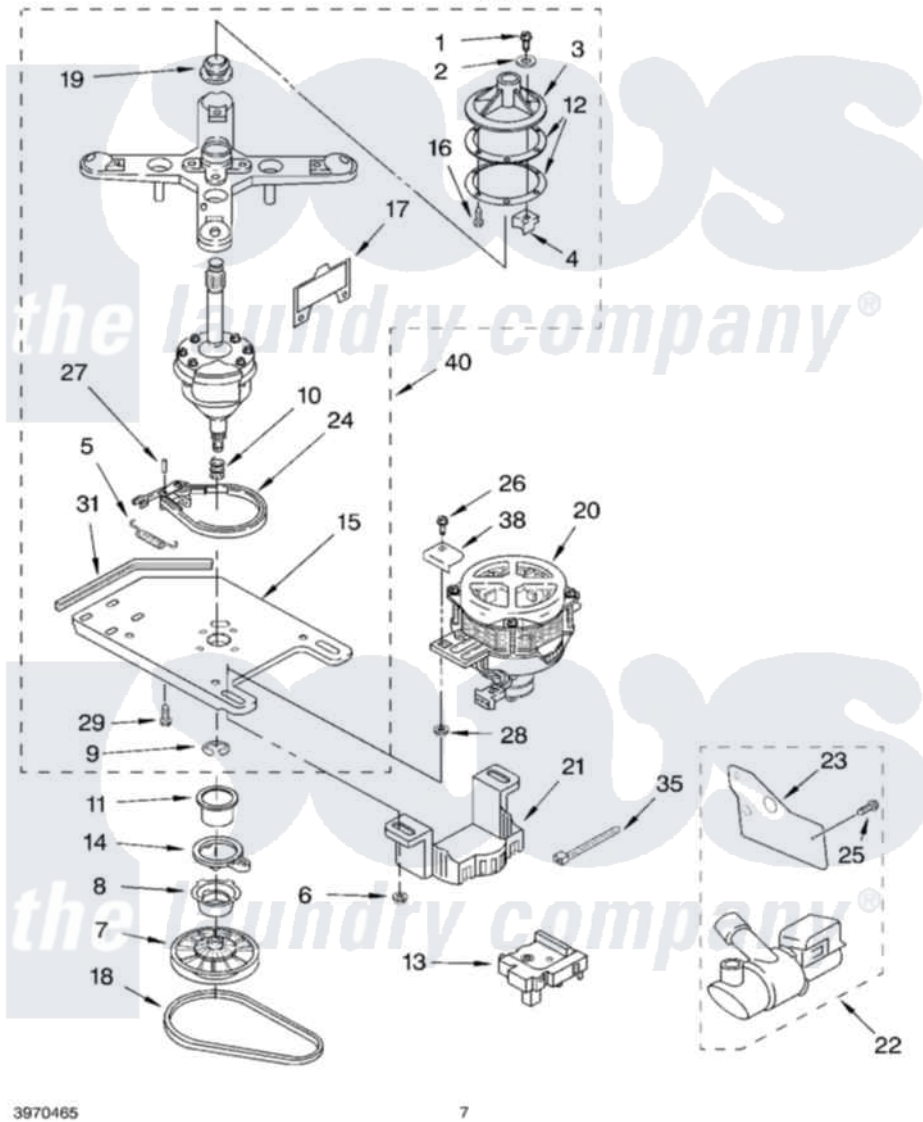

Whirlpool CAWC529JQ1 04 - TRANSMISSION, MOTOR, AND PUMP PARTS

TRANSMISSION, MOTOR, AND PUMP PARTS

For Model: CAWC529JQ1
(White)

3970465

7

Whirlpool [Residential Whirlpool CAWC529JQ1 Washer Parts](#) Parts Diagram 04 - TRANSMISSION, MOTOR, AND PUMP PARTS

[Click on the part number to view part](#)

Item	Original Part Number	Replaced By	Status	Part Description
1	3428430			Screw
2	3429750		Not Available	Washer
3	3970053	285709		Hub
4	3428429	8182303		Saddle Block
5	3428342		Not Available	Spring, Brake
6	3934661			Nut, Lock
7	3428359			Pulley, Splutch
8	3428378			Cam, Splutch
9	3934678	354987		Ring, Retaining
10	3970556			Spring, Splutch
11	3428380	8182263		Slider, Splutch
12	3428179			Gasket, Hub
13	3970266			Brake Actuator
14	3428379			Cam Ring, Splutch
15	3969965		Not Available	Motor Plate & Bearing Asm

16	3934714		Screw
17	3967307	Not Available	Shield, Motor Splash
18	3934700		Drive Belt
19	3968381		Seal
20	3934201		Motor, Main Drive
21	3429190	Not Available	Shield, Pulley
22	3970171	285948	Pump-Water
23	3967958		Shield, Pump
24	3428323		Brake Band Assembly
25	3967955		Screw
26	3934663	Not Available	Bolt, Motor Mounting (2)
27	3934183		Pin, Brake Band
28	3934662	90984	Nut, 5/16-18
29	3934726		Screw, 5/16 X 3/4
31	3429705	3367669	Protector, Edge
35	3429563	2205813	Strap
38	3430197		Shield, Motor Connector
40	3966743		Transmission Kit