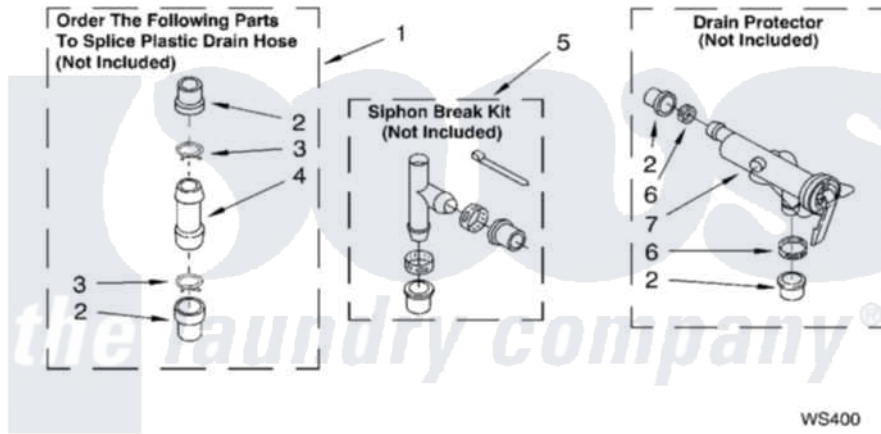

**WATER SYSTEM PARTS**

For Model: CAWC529JQ1  
(White)

[Whirlpool Residential Whirlpool CAWC529JQ1 Washer Parts](#) Parts Diagram 07 - WATER SYSTEM PARTS  
Click on the part number to view part

Item	Original Part Number	Replaced By	Status	Part Description
1	<a href="#">285442</a>			Water System Parts
2	<a href="#">285321</a>			Water System Parts
3	370447	<a href="#">285655</a>		Clamp, Hose
4	<a href="#">16272</a>			Connector, Straight
5	<a href="#">285320</a>			Water System Parts
6	65349	<a href="#">285655</a>		Clamp, Hose
7	<a href="#">367031</a>			Water System Parts