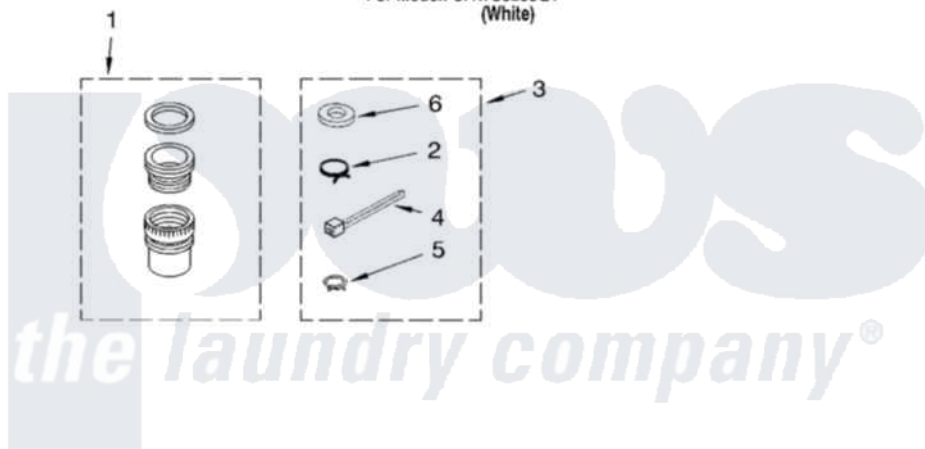

Whirlpool CAWC529JQ1 08 - MISCELLANEOUS PARTS - OPTIONAL PARTS (NOT INCLUDED)

MISCELLANEOUS PARTS

For Model: CAWC529JQ1
(White)

OPTIONAL PARTS (NOT INCLUDED)

3970465

11

Whirlpool [Residential Whirlpool CAWC529JQ1 Washer Parts](#) Parts Diagram 08 - MISCELLANEOUS PARTS -
OPTIONAL PARTS (NOT INCLUDED)
[Click on the part number to view part](#)

Item	Original Part Number	Replaced By	Status	Part Description
1	3374592	W10254672		Adapter Faucet
2	356138			Clamp, Hose
3	3428855	285654		Parts-Misc
4	3347868	W10339879		Tie, Cable
5	3357331			Clamp, Drain
6	16123			Washer Inlet-Hose Miscellaneous Parts Must be Ordered Separately.
"	72017			Paint, Touch-Up
"	350938			Paint, Pressurized Spray B
"	350930			Paint, Pressurized Spray B
"	799344			Paint, Touch-Up)
"	N/A		Not Available	COUPLING
"	384496			Coupling, Hose Extension Kit
"	BLANK		Not Available	CONVERSION KIT